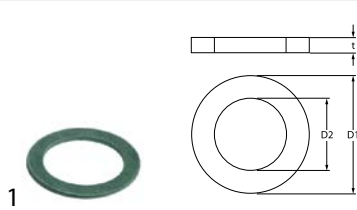

ESPRESSA

heating elements

accessories

sealing washers

fibre gaskets

No.	528001	Ref. No.	N/A
description	flat gasket fibre ED ϕ 56.5mm ID ϕ 41.8mm thickness 3.2mm Qty 1 pcs		

equipment-specific units

for espresso machines

level glasses

level glasses

gaskets

No.	529408	Ref. No.	12200
description	gasket D1 ϕ 16mm D2 ϕ 10mm H 8mm water level glass		

balls

No.	529355	Ref. No.	15300
description	ball ϕ 6mm plastic for level glass		

level glass pipes

No.	531177	Ref. No.	21300
description	water level tube ϕ 11mm H 170mm ID ϕ 8mm		

gaskets

sealing washers

fibre gaskets

No.	528001	Ref. No.	N/A
description	flat gasket fibre ED ϕ 56.5mm ID ϕ 41.8mm thickness 3.2mm Qty 1 pcs		

fastening material

washers

washers

miscellaneous

No.	529862	Ref. No.	25652
description	flat washer ID ϕ 12.3mm ED ϕ 18mm thickness 1mm brass Qty 1 pcs		