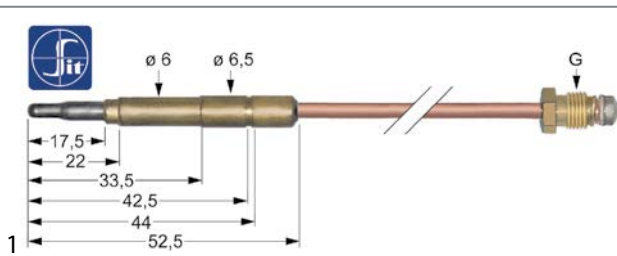

No.	107614	Ref. No.	C5811059
description	thermocouple SIT M9x1 L 1500mm plug connection $\varnothing 6.0(6.5)$mm		
For models:	3501, 4801, 4803, 4803E, 4805, 4807, 4811		

No.	107606	Ref. No.	C5820049
description	thermocouple SIT M9x1 L 320mm plug connection $\varnothing 6.0(6.5)$mm		
For models:	10P, 20P, 3001, 3003, 3005, 3026, 3027, 3027V, 30P, 3607, 3611S, 3614S, 3624, 3683S, 3684S, 40P, 4701S, 4702, 4812, 4812E, 4817, 5305, 5310, 5315, 5320, 5330, 5340, 5360, 5380, 5P		

No.	107609	Ref. No.	C5811829
description	thermocouple SIT M9x1 L 600mm plug connection $\varnothing 6.0(6.5)$mm		
For models:	3003, 3005, 3013, 3014, 3027, 3027V, 3302, 33022, 3401, 3402, 3501, 3592, 3611S, 3628H, 3628S, 3911, 3912, 4001, 4702, 4703, 4704, 4803, 4815, 4901, 4999		

No.	107611	Ref. No.	C5811679
description	thermocouple SIT M9x1 L 850mm plug connection $\varnothing 6.0(6.5)$mm		
For models:	3401, 4903, 4907, 4999		

threaded thermocouples

threaded thermocouples standard

with socket with thread M8x1