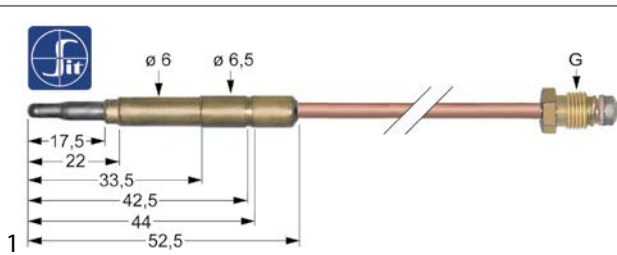

<sup>1</sup>no longer available

thermocouples

plug-in thermocouples

plug-in thermocouples standard

with barrel socket  $\varnothing 6(6.5)$ mm

thermocouples SIT

<b>No.</b>	107602	<b>Ref. No.</b>	C5811809
<b>description</b>	thermocouple SIT M8x1 L 850mm plug connection $\varnothing 6.0(6.5)$ mm		
<b>For models:</b>	30012, 30032, 30132, 30142, 3300, 3301, 3302, 33022, 35012, 4409, 4410, 4901		
<b>accessories for</b>	107602		
	<b>No.</b>	100920	<b>Ref. No.</b> —
	thermocouple fitting thread M8x1 / M9x1 Qty 1 pcs		
	<b>No.</b>	100922	<b>Ref. No.</b> —
	thermocouple fitting thread M10x1 / ASA 11/32 Qty 1 pcs		