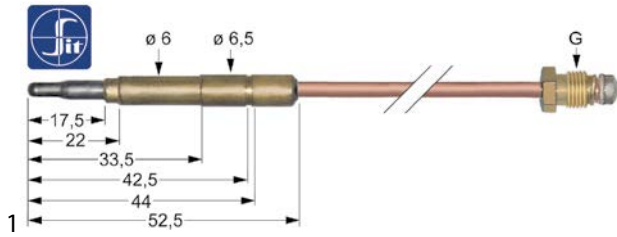

<sup>1</sup>no longer available

thermocouples

plug-in thermocouples

plug-in thermocouples standard

with barrel socket  $\varnothing 6(6.5)$ mm

thermocouples SIT

<b>No.</b>	107602	<b>Ref. No.</b>	C5811809
<b>description</b>	thermocouple SIT M8x1 L 850mm plug connection $\varnothing 6.0(6.5)$ mm		
<b>For models:</b>	30012, 30032, 30132, 30142, 3300, 3301, 3302, 33022, 35012, 4409, 4410, 4901		
<b>accessories for</b>	107602		
	<b>No.</b>	100920	<b>Ref. No.</b> —
	thermocouple fitting thread M8x1 / M9x1 Qty 1 pcs		
	<b>No.</b>	100922	<b>Ref. No.</b> —
	thermocouple fitting thread M10x1 / ASA 11/32 Qty 1 pcs		