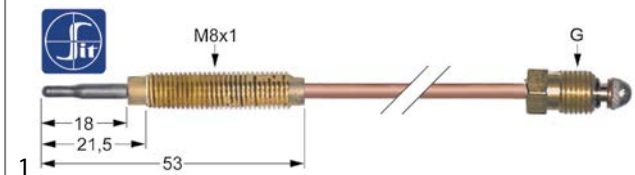

SIT

No.	107628	Ref. No.	C5811019
description	thermocouple SIT M8x1 L 320mm M8x1		
For models:	3015, 30152, 3300, 3301, 3302, 33022, 33025, 3303, 33035, 3304, 33042, 33052, 3306, 33062, 33092, 3401, 3402, 3404S, 3405S, 3501, 35012, 3501C, 4402, 4402M, 4403, 4403M, 4404, 4404M, 4405, 4405M, 4410, 4411, 4412, 4413, 44138, 4416, 4417, 4422, 4423, 4424, 4425, 4442, 4443, 4444, 4445, 4462, 4471, 4472, 4473		
accessories for	107628		
	No.	102067	Ref. No. C5811029
	nut thread M8x1 H 3mm brass Qty 1 pcs type SEF 1