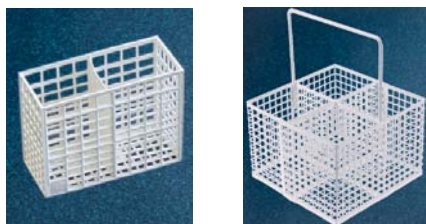

No.	part no.	description
1	973098	trolley without handle

plate inserts for wire and plastic baskets

fig.	part no.	description
1	971079	plate insert 365x365mm
2	970047	plate insert 308x100mm for 15 plates
2	970044	plate insert 345x100mm for 17 plates
2	970061	plate insert 405x100mm for 20 plates
3	970517	plate insert 320x80mm for 12 plates
4	971115	plate insert 315x95mm for 11 plates
5	971120	plate insert 320x245x90mm for 20 plates

cup/glass inserts for glasses for wire and plastic baskets

fig.	part no.	description
1	971080	insert for glasses 3-rows, 365x365x145mm
2	971123	insert for glasses 4-rows, 330x330mm
2	971124	insert for glasses 4-rows, 380x380mm
2	971125	insert for glasses 4-rows, 430x430mm
3	970302	insert for glasses for baskets Max. 400x400mm (can be cut to size)