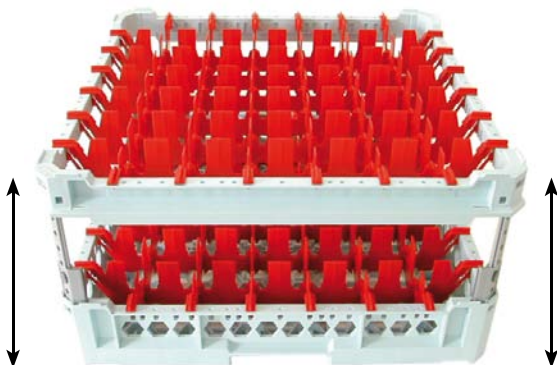

accessories for stackable baskets

1

2

3

fig.	part no.	description
1	972013	trolley without handle
2	972018	trolley with handle
3	972031	(PVC) protective cover, height 915mm
3	972033	(PVC) protective cover, height 1219mm

system baskets Gastrotop
stackable baskets 500x500mm

from 151mm height adjustable!

1

2

fig.	part no.	description	height (mm)	Nutzhöhe(mm)
1	973082	mix basket	100	75
2	973084	cutlery rack	100	75

1

2

3

fig.	part no.	description	height (mm)	plate/Tablets
1	973085	plate basket	100	15
2	973099	plate basket	100	8
3	973083	tray basket	100	8

973091

973089

No.	part no.	description	height (mm)	Nutzhöhe(mm)
1	973074	rack for glasses 3x3 (9)	100	75
2	973075	rack for glasses 3x3 (9)	150	115
3	973076	rack for glasses 3x3 (9)	151-215	116-250
4	973077	rack for glasses 3x3 (9)	216-305	251-340
5	973078	rack for glasses 4x4 (16)	100	75
6	973079	rack for glasses 4x4 (16)	150	115
7	973080	rack for glasses 4x4 (16)	151-215	116-250
8	973081	rack for glasses 4x4 (16)	216-305	251-340
9	973086	rack for glasses 5x5 (25)	100	75
10	973087	rack for glasses 5x5 (25)	150	115
11	973088	rack for glasses 5x5 (25)	151-215	116-250
12	973089	rack for glasses 5x5 (25)	216-305	251-340
13	973090	rack for glasses 6x6 (36)	100	75
14	973091	rack for glasses 6x6 (36)	150	115
15	973092	rack for glasses 6x6 (36)	151-215	116-250
16	973093	rack for glasses 6x6 (36)	216-305	251-340
17	973094	rack for glasses 7x7 (49)	100	75
18	973095	rack for glasses 7x7 (49)	150	115
19	973096	rack for glasses 7x7 (49)	151-215	116-250
20	973097	rack for glasses 7x7 (49)	216-305	251-340