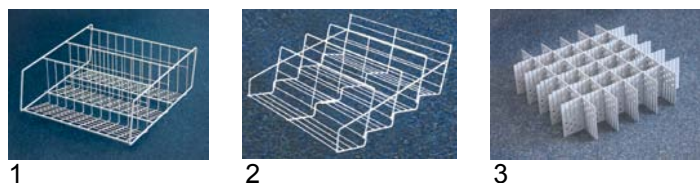

No.	part no.	description
1	973098	trolley without handle

plate inserts for wire and plastic baskets

fig.	part no.	description
1	971079	plate insert 365x365mm
2	970047	plate insert 308x100mm for 15 plates
2	970044	plate insert 345x100mm for 17 plates
2	970061	plate insert 405x100mm for 20 plates
3	970517	plate insert 320x80mm for 12 plates
4	971115	plate insert 315x95mm for 11 plates
5	971120	plate insert 320x245x90mm for 20 plates

cup/glass inserts for glasses for wire and plastic baskets

fig.	part no.	description
1	971080	insert for glasses 3-rows, 365x365x145mm
2	971123	insert for glasses 4-rows, 330x330mm
2	971124	insert for glasses 4-rows, 380x380mm
2	971125	insert for glasses 4-rows, 430x430mm
3	970302	insert for glasses for baskets Max. 400x400mm (can be cut to size)