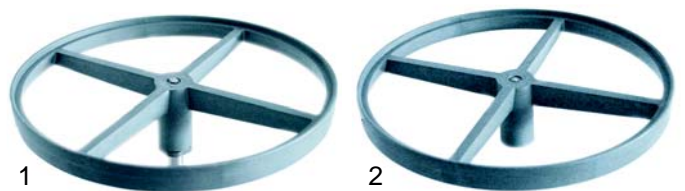

Round basket mechanic

Item	Order	Description	Model	OEM
1	519111	basket turn table, compl.	Ambra, R20, R20A, R23A, R21A, 250	903149
2	519112	basket turn table		903150