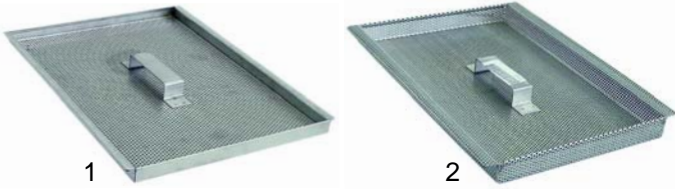

Item	Order	Description	Model	OEM
1	519072	235 x 325 mm	800, 900	902631
2	519074	235 x 310 mm	1000	902646