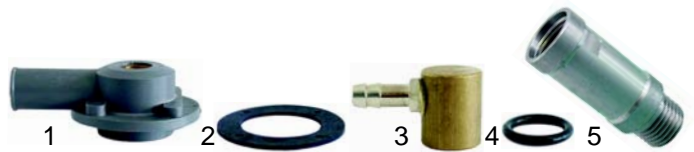

Item	Order	Description	Model	OEM
1	519170	wash arm support/ upper	600 (old)	904300
2	519120	gasket	700 (old)	903330
3	519279	hose connector		907930
4	519182	O-ring		904390
5	519195	rinse arm		904740