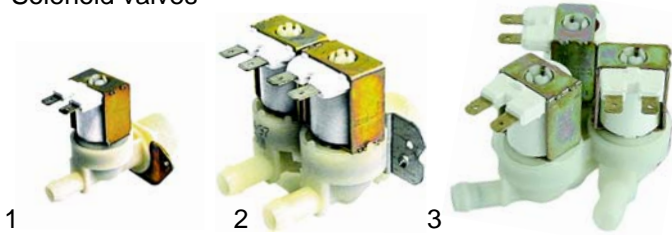

Solenoid valves

Item	Order	Description	Model	OEM
1	370017	single, 230V AC	Ambra, Sveltina, 024, 030, 250, E_, V_, 600, 700, 800, 900, 1000, 1300, 1300S	902390
2	370021	double, 230V AC	Ambra, 250, F_, R_	902400
3	370250	triple, 230V AC	Ambra, 250, F_A, R_A	902410

Item	Order	Description	Model	OEM
1	370048	3/4", 24V AC	LP_	TR0090