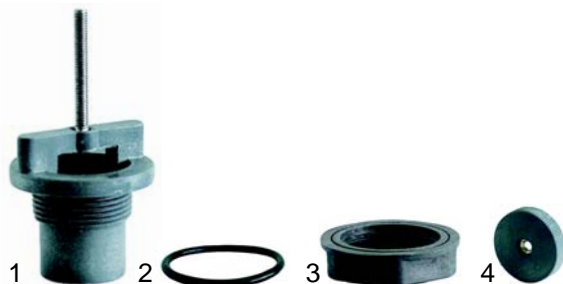

Item	Order	Description	Model	OEM
1	519215	drain fitting		905380
2	519179	O-ring	Ambra, Sveltina, R_,	904380
3	519055	nut	F_, 024, 030, 250	902080
4	519083	lock nut		902850