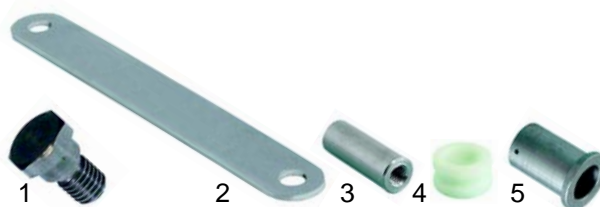

Hood components

Item	Order	Description	Model	OEM
1	519202	hinge pine		904771
2	519206	link plate		904930
3	519031	bush	1000, 1300, 1300S	900514
4	519243	roller (spring)		906066
5	519205	bush		904796