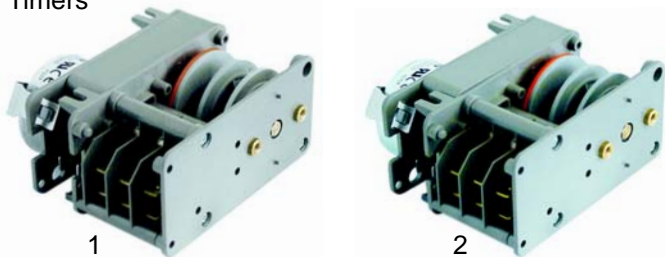

Timers

Item	Order	Description	Model	OEM
1	360231	120°, 3 cams	Sveltina, 024.03, R_, F_, V40, E40, E45, E50	907172
2	360244	20°, 3 cams, regeneration	R_A, F_A	907173