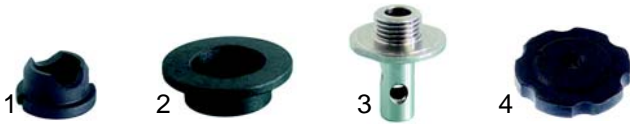

Item	Order	Description	Model	OEM
1	519030	bush (wash arm)		900513
2	519032	bush (rinse arm), old series		900520
3	519199	rinse arm spindle	600 (old) 700 (old)	904760
4	519085	lock screw		902880