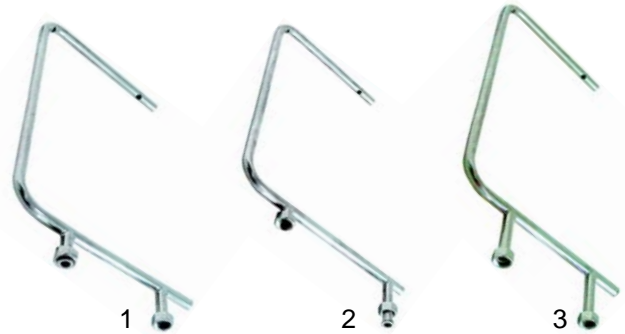

Item	Order	Description	Model	OEM
1	519018	rinse arm pipe	R20, R20A	900146
2	519015	rinse arm pipe	Ambra	900130
3	519017	rinse arm pipe	R23A	900141