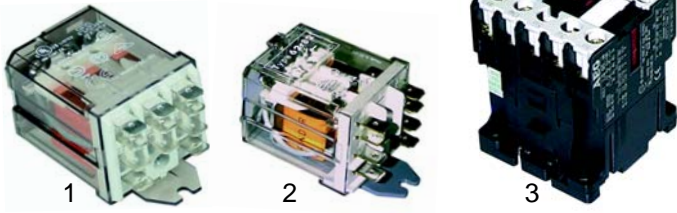

Relays/ Contactors

Item	Order	Description	Model	OEM
1	380403	3 changeover/ 230V AC	universal	905474 905475
2	380139	2 changeover/ 230V AC	1000, 1300, 1300S	905476
3	380239	3 NO + 1 NC, 230V AC, 20 A (AC1)	E45, E50, V40, V50, 600, 700, 800, 900	907041