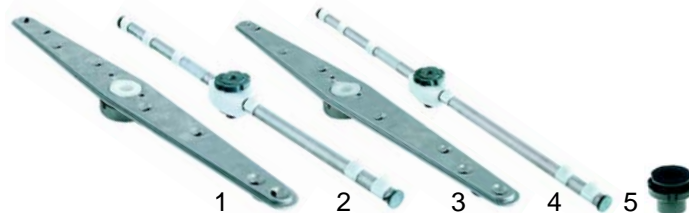

Item	Order	Description	Model	OEM
1	519109	wash arm, compl.	E45, V45, 600	903106 902907
2	519105	rinse arm, compl.		903016
3	519110	wash arm, compl.	E50, V50, 700, 800, 900, 1000	903107 902908
4	519106	rinse arm, compl.		903017
5	519165	wash arm bearing, compl.		904277