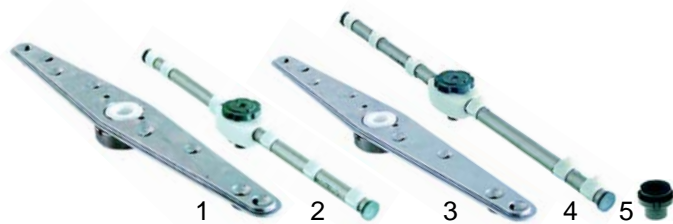

Item	Order	Description	Model	OEM
1	519107	wash arm, compl.	Sveltina, F19, F19A, F22, F22A, F28A	903104 902905
2	519101	rinse arm, compl.		903009
3	519108	wash arm, compl.	F27A, 024, 030, E40, V40	903105 902906
4	519104	rinse arm, compl.		903015
5	519165	wash arm bearing, compl.		904277