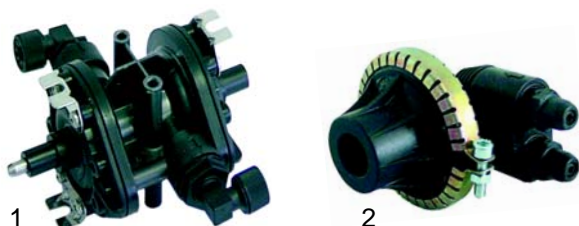

Item	Order	Description	Model	OEM
1	361032	dosing pump/ Lang		902199
2	361370	dosing pump/ Giados