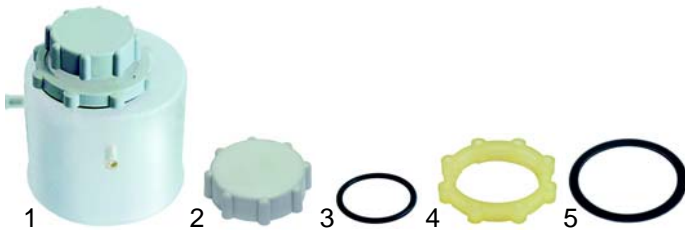

Softeners

Item	Order	Description	Model	OEM
1	510929	salt container, compl.		901770
2	524177	cap		901771
3	510898	O-ring		
4	524178	nut		
5	510883	gasket		903340