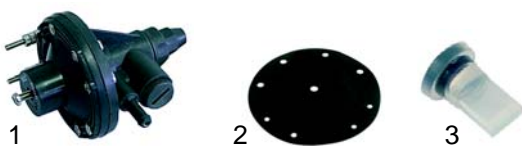

Dosing pumps

Item	Order	Description	Model	OEM
1	361015	dosing pump Germac		902203
2	361132	membrane		
3	510298	non-return valve