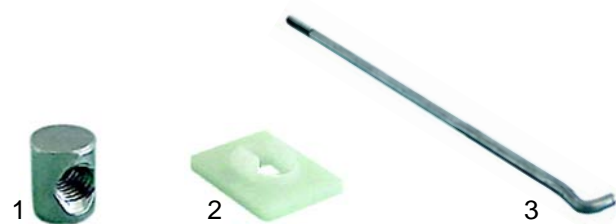

Item	Order	Description	Model	OEM
1	519228	end stop	040, R28A, F27A,	905424
2	519208	rod guide	F29A, E40, E45,	904952
3	519261	door stay	E50, V40, V45, V50,	907240
			600, 700, 800, 900