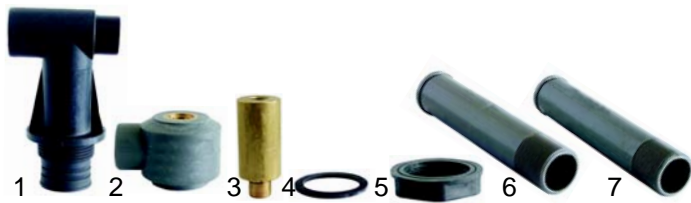

Suitable for Silanos

Item	Order	Description	Model	OEM
1	519226	T-fitting		905416
2	519168	wash arm support/ lower		904290
3	519253	rinse connection		906400
4	519119	gasket	600 (old)	903325
5	519055	nut	700 (old)	902080
6	519224	pipe		905412
7	519225	pipe		905413