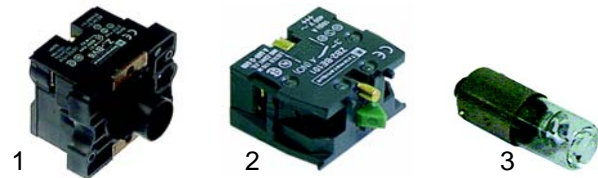

Item	Order	Description	Model	OEM
1	345380	bulb socket		
2	345220	contactor block, 1 NO		907047
2	345221	contactor block, 1 NC	LP_	907048
3	359606	incandescent lamp, 230V		
3	359607	incandescent lamp, 400V		
3	359807	incandescent lamp, 24V