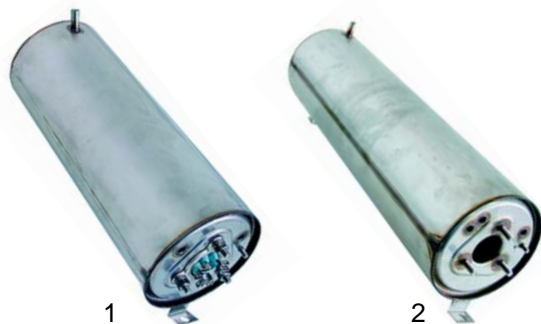

Item	Order	Description	Model	OEM
1	519022	boiler	E40, E45, E50, V40, 600, 700, 800, 900	900353
2	519028	boiler	V45, V50	900486