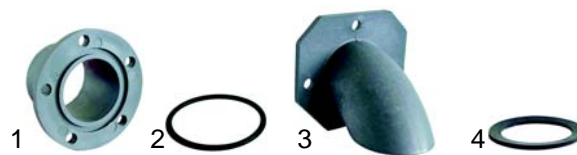

Item	Order	Description	Model	OEM
1	519037	inlet fitting	1000, 1300S	901653
2	519185	O-ring		904395
3	519333	back flow connection	1000, 1300S, LP_	TR0977
4	519359	gasket		TR0189