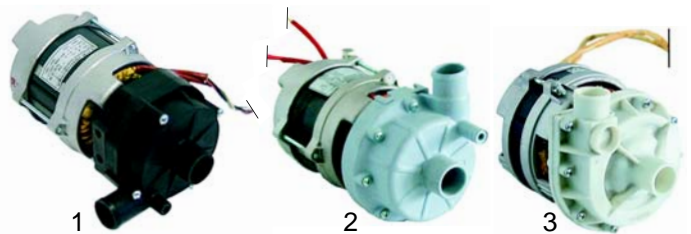

Item	Order	Description	Model	OEM
1	500094	0,21 kW/ 230 V	Sveltina, 024, 030, R20, R20A, R23A	902231
2	500382	0,30 kW/ 230 V	F19, F19A, F22, F22A, F28A	902228
3	500383	0,25 kW/ 230 V	Ambra	902220