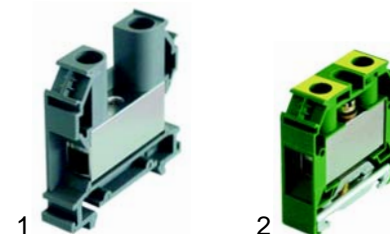

Item	Order	Description	Model	OEM
1	550382	terminal, 25 mm²	LP_	TR0323
2	550378	protective conductor terminal, 35 mm²