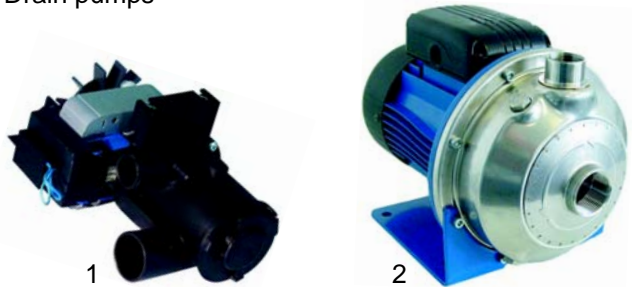

Pumps

Drain pumps

Item	Order	Description	Model	OEM
1	500385	drain pump		902341
2	500386	pressure pump		902360