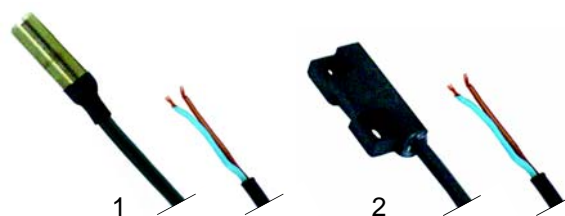

Magnetic switches

Item	Order	Description	Model	OEM
1	345632	M10 x 0,75	LF50	32Z8650
2	345600	37 x 16	LC80, LC100, LC130	32W2160