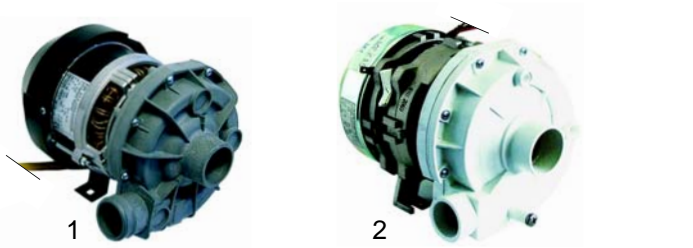

Pumps

Item	Order	Description	Model	OEM
1	500010	0,75 HP, 230V	L40, L40S	32M2140
2	500381	400 W, 230V	LF50	32M5770