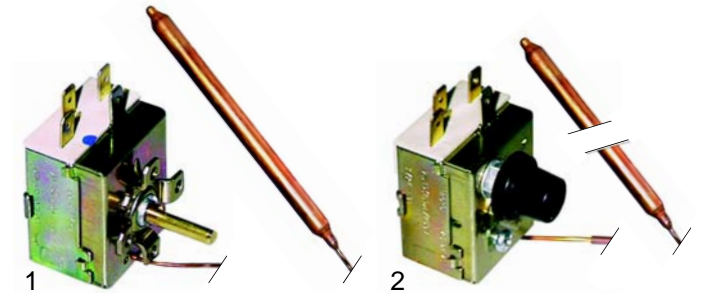

Item	Order	Description	Model	OEM
1	390006	30 - 90°C (boiler)	LF50, LC80, LC100, LC130	32V1910
2	390023	90 - 110° (safety thermostat)	LC130	32Z8830

Item	Order	Description	Model	OEM
1	390032	30 - 90°C (boiler)	L40 - L100	32Z0160 32Z5880