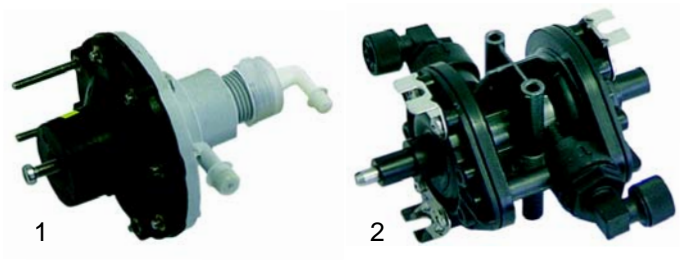

Dosing pumps

Item	Order	Description	Model	OEM
1	361002	dosing pump	L40 - L100, F60P	33D0060 33D0061
2	361032	dosing pump, Lang N6	LF50, LC80, LC100, LC130	33D2310