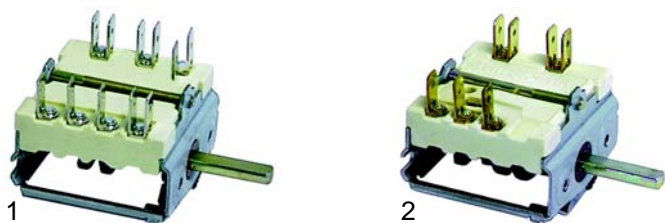

Spare parts suitable for:
ANGELO PO

Suitable for Angelo Po

Air traps

Item	Order	Description	Model	OEM
1	510344	air trap	L40, L40S, L60, L80, L100	33D0360
2	516101	back flow restrictor	LF50, LC80, LC100, LC130	33D2330

Electrical components

Item	Order	Description	Model	OEM
1	300121	main switch	L40, L40S, L45, L60, F60P, F60T, F80P	32W0970
2	300122	program selector		32W0980

Item	Order	Description	Model	OEM
1	345588	switch, 1-pole	LF50	32V2030
2	345589	switch, 2-pole		32V2070
3	345587	push button, 1-pole		32V2050

Item	Order	Description	Model	OEM
1	345591	main switch 0 - I	LC80, LC100, LC130	32Z8670
2	345592	program switch		32W2150

Signal lamps

Item	Order	Description	Model	OEM
1	345597	400V, 9 mm, green	LF50, LL80, LC100, LC130	32W2140
2	345598	400V, 9 mm, yellow		32W2130