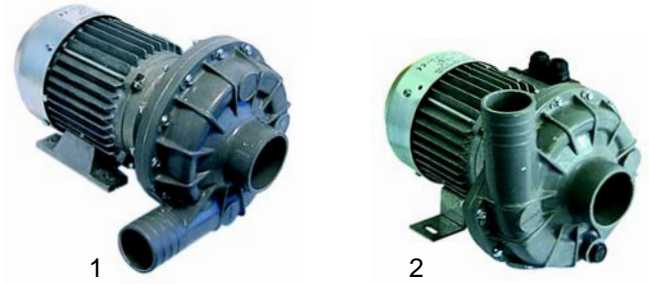

Item	Order	Description	Model	OEM
1	500029	0,75kW, 400V	L60	32M2220
2	500117	1,5kW, 400V	L80	32M0020