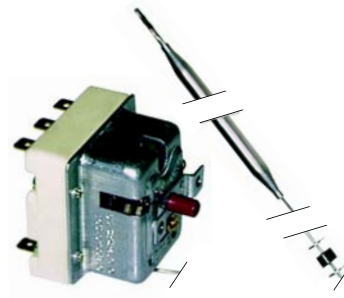

Item	Order	Description	Model	OEM
1	360245	180"/360", 5 cams	L40, L40S, L60	32Z2020
1	360246	80"/300", 5 cams	L45, L80	32Z8110
1	360248	54"/180", 5 cams	L100	32Z8430
1	360232	75"/120"/180", 5 cams	LC130	32V1930
2	360196	60"	L80/L100/old	32Z0780

Item	Order	Description	Model	OEM
1	375209	140°C (safety thermostat)	L40 - L100 (new), F60P, F60PR, F60T, F80P, F80PR, L45	32Z2011