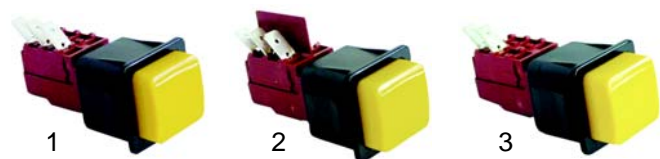

Spare parts suitable for:
ANGELO PO

Suitable for Angelo Po

Air traps

Item	Order	Description	Model	OEM
1	510344	air trap	L40, L40S, L60, L80, L100	33D0360
2	516101	back flow restrictor	LF50, LC80, LC100, LC130	33D2330

Electrical components

Item	Order	Description	Model	OEM
1	300121	main switch	L40, L40S, L45, L60, F60P, F60T, F80P	32W0970
2	300122	program selector		32W0980

Item	Order	Description	Model	OEM
1	345588	switch, 1-pole	LF50	32V2030
2	345589	switch, 2-pole		32V2070
3	345587	push button, 1-pole		32V2050