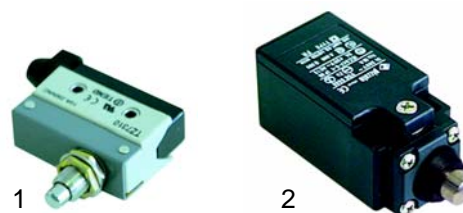

Spare parts suitable for:
ANGELO PO

Suitable for Angelo Po

Air traps

Item	Order	Description	Model	OEM
1	510344	air trap	L40, L40S, L60, L80, L100	33D0360
2	516101	back flow restrictor	LF50, LC80, LC100, LC130	33D2330

Electrical components

Item	Order	Description	Model	OEM
1	300121	main switch	L40, L40S, L45, L60, F60P, F60T, F80P	32W0970
2	300122	program selector		32W0980

Item	Order	Description	Model	OEM
1	345588	switch, 1-pole	LF50	32V2030
2	345589	switch, 2-pole		32V2070
3	345587	push button, 1-pole		32V2050

Item	Order	Description	Model	OEM
1	345591	main switch 0 - I	LC80, LC100, LC130	32Z8670
2	345592	program switch		32W2150

Signal lamps

Item	Order	Description	Model	OEM
1	345597	400V, 9 mm, green	LF50, LL80, LC100, LC130	32W2140
2	345598	400V, 9 mm, yellow		32W2130

Magnetic switches

Item	Order	Description	Model	OEM
1	345632	M10 x 0,75	LF50	32Z8650
2	345600	37 x 16	LC80, LC100, LC130	32W2160

Micro switches

Item	Order	Description	Model	OEM
1	345360	micro switch	L80, L100 (old)	32W1410
2	345337	micro switch	L80, L100 (new)	32W3251