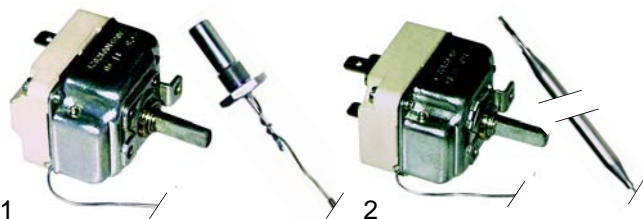

Timers

Item	Order	Description	Model	OEM
1	360245	180"/360", 5 cams	L40, L40S, L60	32Z2020
1	360246	80"/300", 5 cams	L45, L80	32Z8110
1	360248	54"/180", 5 cams	L100	32Z8430
1	360232	75"/120"/180", 5 cams	LC130	32V1930
2	360196	60"	L80/L100/old	32Z0780

Item	Order	Description	Model	OEM
1	375209	140°C (safety thermostat)	L40 - L100 (new), F60P, F60PR, F60T, F80P, F80PR, L45	32Z2011

Thermostats

Item	Order	Description	Model	OEM
1	390037	57°C fixed (tank)	L40 - L100 (old)	32Z0180
2	375215	69°C fixed (tank)	L40 - L100 (new)	32Z2430

Item	Order	Description	Model	OEM
1	390310	30 - 90°C (tank)	LF50	32V2630
2	390193	60°C fixed (tank)	LC80, LC100, LC130	32V1920

Item	Order	Description	Model	OEM
1	390006	30 - 90°C (boiler)	LF50, LC80, LC100, LC130	32V1910
2	390023	90 - 110° (safety thermostat)	LC130	32Z8830

Item	Order	Description	Model	OEM
1	390032	30 - 90°C (boiler)	L40 - L100	32Z0160 32Z5880

Relays

Item	Order	Description	Model	OEM
1	380139	2 pole changeover, 230V AC	universal	32V2950
2	380403	3 pole changeover, 230V AC		32V2940

Item	Order	Description	Model	OEM
1	390054	30 - 60°C (tank)	F60P, F60PR, F60T, F80P, F80PR, L45	32V0100
2	390040	30 - 90°C (boiler)		32V0200