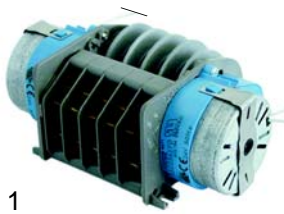

Timers

1

Item	Order	Description	Model	OEM
1	360245	180"/360", 5 cams	L40, L40S, L60	32Z2020
1	360246	80"/300", 5 cams	L45, L80	32Z8110
1	360248	54"/180", 5 cams	L100	32Z8430
1	360232	75"/120"/180", 5 cams	LC130	32V1930
2	360196	60"	L80/L100/old	32Z0780

Item	Order	Description	Model	OEM
1	375209	140°C (safety thermostat)	L40 - L100 (new), F60P, F60PR, F60T, F80P, F80PR, L45	32Z2011

Thermostats

Item	Order	Description	Model	OEM
1	390037	57°C fixed (tank)	L40 - L100 (old)	32Z0180
2	375215	69°C fixed (tank)	L40 - L100 (new)	32Z2430

Item	Order	Description	Model	OEM
1	390310	30 - 90°C (tank)	LF50	32V2630
2	390193	60°C fixed (tank)	LC80, LC100, LC130	32V1920

Item	Order	Description	Model	OEM
1	390006	30 - 90°C (boiler)	LF50, LC80, LC100, LC130	32V1910
2	390023	90 - 110° (safety thermostat)	LC130	32Z8830

Item	Order	Description	Model	OEM
1	390032	30 - 90°C (boiler)	L40 - L100	32Z0160 32Z5880

Relays

Item	Order	Description	Model	OEM
1	380139	2 pole changeover, 230V AC	universal	32V2950
2	380403	3 pole changeover, 230V AC		32V2940

Item	Order	Description	Model	OEM
1	390054	30 - 60°C (tank)	F60P, F60PR, F60T, F80P, F80PR, L45	32V0100
2	390040	30 - 90°C (boiler)		32V0200