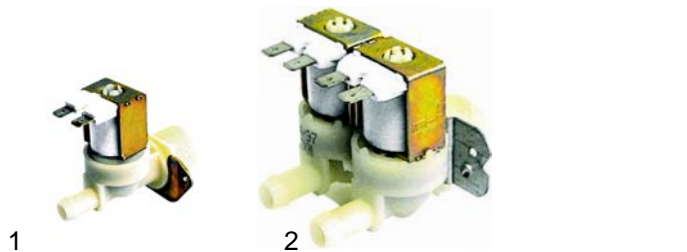

Suitable for Angelo Po

Item	Order	Description	Model	OEM
1	370017	single, 230V	universal	33D1371 33D1370 33D2310
2	370021	double, 230V AC		33D1641