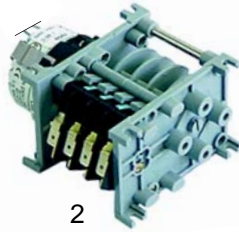

Timers

2

Item	Order	Description	Model	OEM
1	360245	180"/360", 5 cams	L40, L40S, L60	32Z2020
1	360246	80"/300", 5 cams	L45, L80	32Z8110
1	360248	54"/180", 5 cams	L100	32Z8430
1	360232	75"/120"/180", 5 cams	LC130	32V1930
2	360196	60"	L80/L100/old	32Z0780

Item	Order	Description	Model	OEM
1	375209	140°C (safety thermostat)	L40 - L100 (new), F60P, F60PR, F60T, F80P, F80PR, L45	32Z2011

Thermostats

Item	Order	Description	Model	OEM
1	390037	57°C fixed (tank)	L40 - L100 (old)	32Z0180
2	375215	69°C fixed (tank)	L40 - L100 (new)	32Z2430

Item	Order	Description	Model	OEM
1	390310	30 - 90°C (tank)	LF50	32V2630
2	390193	60°C fixed (tank)	LC80, LC100, LC130	32V1920

Item	Order	Description	Model	OEM
1	390006	30 - 90°C (boiler)	LF50, LC80, LC100, LC130	32V1910
2	390023	90 - 110° (safety thermostat)	LC130	32Z8830

Item	Order	Description	Model	OEM
1	390032	30 - 90°C (boiler)	L40 - L100	32Z0160 32Z5880

Relays

Item	Order	Description	Model	OEM
1	380139	2 pole changeover, 230V AC	universal	32V2950
2	380403	3 pole changeover, 230V AC		32V2940

Item	Order	Description	Model	OEM
1	390054	30 - 60°C (tank)	F60P, F60PR, F60T, F80P, F80PR, L45	32V0100
2	390040	30 - 90°C (boiler)		32V0200