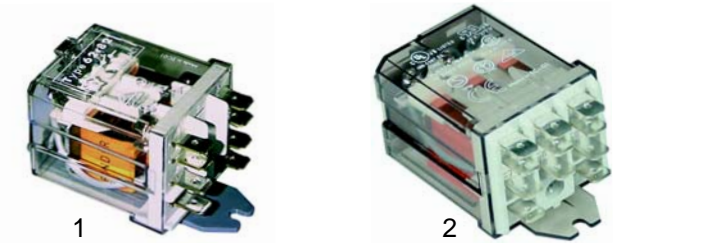

Relays

Item	Order	Description	Model	OEM
1	380139	2 pole changeover, 230V AC	universal	32V2950
2	380403	3 pole changeover, 230V AC		32V2940

Item	Order	Description	Model	OEM
1	390054	30 - 60°C (tank)	F60P, F60PR, F60T, F80P, F80PR, L45	32V0100
2	390040	30 - 90°C (boiler)		32V0200