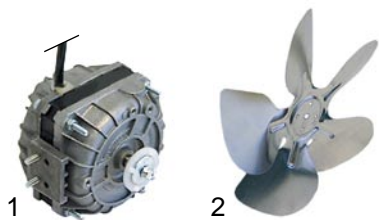

Spare parts suitable for:
LINEA BLANCA

Spare parts suitable for ice-cube machines

Ice-cube machines

electrical components

item	order no.	description	type	ref. no.
1	370409	solenoid valve single	HA35-100	A029020
2	370410	solenoid valve double	HW35-75	A029024
3	370411	solenoid valve double	HW100	A029021

item	order no.	description	type	ref. no.
1	500872	motor left turning	HA/HW35-100	A039202
	500871	motor right turning	HA/HW100	A039201
2	541478	pressure switch	HA/HW35-100	A039002

item	order no.	description	type	ref. no.
1	378039	electronic controller		A039061
2	378040	sensor	HA/HW35-100	A039062
3	380139	relay		A030063

item	order no.	description	type	ref. no.
1	601023	motor 16W	HA/HW75-100	A039204
2	601073	fan blade ø 300mm		A039212

item	order no.	description	type	ref. no.
1	370412	solenoid valve hot gas	HA/HW35-100	A029023
2	370413	valve body		A029026
3	371033	solenoid coil		A039820