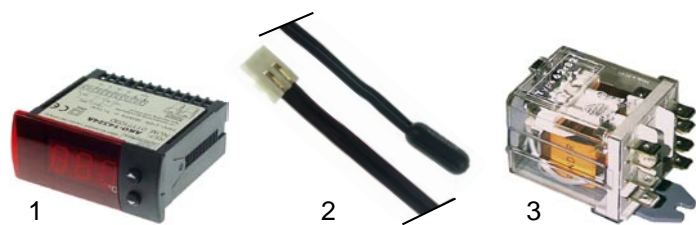

Spare parts suitable for:
LINEA BLANCA

Spare parts suitable for ice-cube machines

Ice-cube machines

electrical components

item	order no.	description	type	ref. no.
1	370409	solenoid valve single	HA35-100	A029020
2	370410	solenoid valve double	HW35-75	A029024
3	370411	solenoid valve double	HW100	A029021

item	order no.	description	type	ref. no.
1	500872	motor left turning	HA/HW35-100	A039202
	500871	motor right turning	HA/HW100	A039201
2	541478	pressure switch	HA/HW35-100	A039002

item	order no.	description	type	ref. no.
1	378039	electronic controller		A039061
2	378040	sensor	HA/HW35-100	A039062
3	380139	relay		A030063

item	order no.	description	type	ref. no.
1	601020	motor 5W	HA/HW35	A039200
2	601070	fan blade ø 200mm		A039211

item	order no.	description	type	ref. no.
1	601022	motor 10W	HA/HW50	A039200
2	601072	fan blade ø 250mm		A039210

item	order no.	description	type	ref. no.
1	601023	motor 16W	HA/HW75-100	A039204
2	601073	fan blade ø 300mm		A039212

item	order no.	description	type	ref. no.
1	370412	solenoid valve hot gas	HA/HW35-100	A029023
2	370413	valve body		A029026
3	371033	solenoid coil		A039820