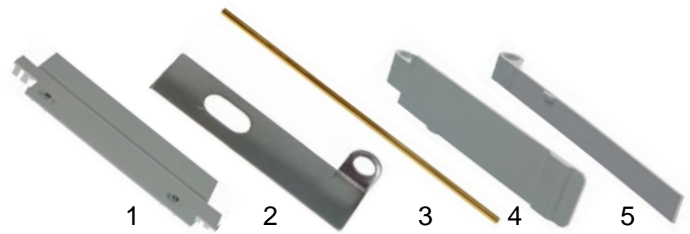

mechanical components

item	order no.	description	type	ref. no.
1	695390	wing	HA/HW35-100	A049061
2	695391	wing		A049062
3	695392	spacer bush		A049063
4	695393	mixer axis		A059001

item	order no.	description	type	ref. no.
1	695394	bearing holder	HA/HW35-100	A049059
2	523546	bearing		A050108
3	695395	gasket		A049505
4	532485	o-ring 35x2,5mm		A049501
5	523509	ball bearing		A050109
6	523107	circlip ø 11mm		A060166

item	order no.	description	type	ref. no.
1	695396	drive slab	HA/HW35-100	A049057
2	695397	clamping unit		A399101
3	695398	motor disc		A049055
4	695399	restraining strap		A049500

item	order no.	description	type	ref. no.
1	695400	grid	HA/HW35-50, HA/HW75-100	A339031 A059005
2	695401	sump		A049002
3	695402	breakwater	HA/HW35-100	A479050
4	695403	silicone cover		A049507