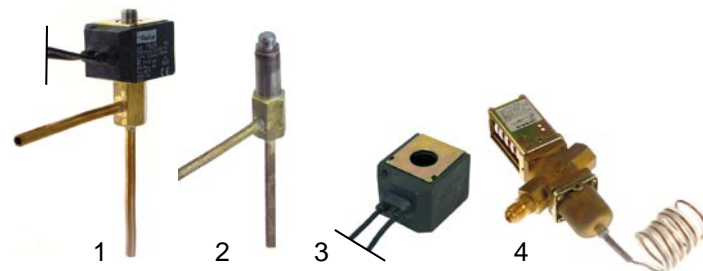

refrigeration cycle components

item	order no.	description	type	ref. no.
1	370412	solenoid valve hot gas	HA/HW35-100	A029023
2	370413	valve body		A029026
3	371033	solenoid coil		A039820
4	541188	regulator for coolant	HW75-100	A029011