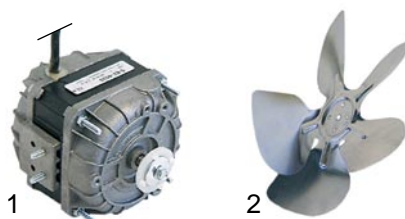

Spare parts suitable for:
LINEA BLANCA

Spare parts suitable for ice-cube machines

Ice-cube machines

electrical components

item	order no.	description	type	ref. no.
1	370409	solenoid valve single	HA35-100	A029020
2	370410	solenoid valve double	HW35-75	A029024
3	370411	solenoid valve double	HW100	A029021

item	order no.	description	type	ref. no.
1	500872	motor left turning	HA/HW35-100	A039202
	500871	motor right turning	HA/HW100	A039201
2	541478	pressure switch	HA/HW35-100	A039002

item	order no.	description	type	ref. no.
1	378039	electronic controller		A039061
2	378040	sensor	HA/HW35-100	A039062
3	380139	relay		A030063

item	order no.	description	type	ref. no.
1	601023	motor 16W	HA/HW75-100	A039204
2	601073	fan blade ø 300mm		A039212

item	order no.	description	type	ref. no.
1	370412	solenoid valve hot gas	HA/HW35-100	A029023
2	370413	valve body		A029026
3	371033	solenoid coil		A039820