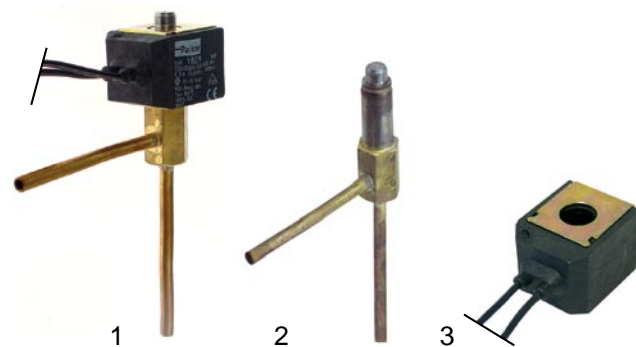

Spare parts suitable for:
LINEA BLANCA

Spare parts suitable for ice-cube machines

Ice-cube machines

electrical components

item	order no.	description	type	ref. no.
1	370409	solenoid valve single	HA35-100	A029020
2	370410	solenoid valve double	HW35-75	A029024
3	370411	solenoid valve double	HW100	A029021

item	order no.	description	type	ref. no.
1	500872	motor left turning	HA/HW35-100	A039202
	500871	motor right turning	HA/HW100	A039201
2	541478	pressure switch	HA/HW35-100	A039002

item	order no.	description	type	ref. no.
1	378039	electronic controller		A039061
2	378040	sensor	HA/HW35-100	A039062
3	380139	relay		A030063

item	order no.	description	type	ref. no.
1	601020	motor 5W	HA/HW35	A039200
2	601070	fan blade ø 200mm		A039211

item	order no.	description	type	ref. no.
1	601022	motor 10W	HA/HW50	A039200
2	601072	fan blade ø 250mm		A039210

item	order no.	description	type	ref. no.
1	601023	motor 16W	HA/HW75-100	A039204
2	601073	fan blade ø 300mm		A039212

item	order no.	description	type	ref. no.
1	370412	solenoid valve hot gas	HA/HW35-100	A029023
2	370413	valve body		A029026
3	371033	solenoid coil		A039820