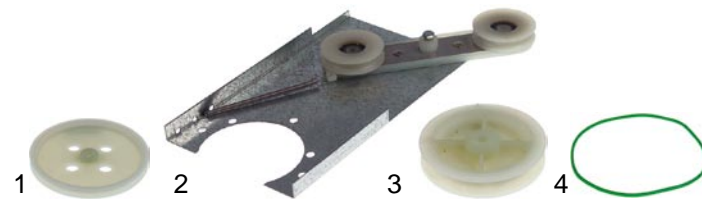

mechanical components

item	order no.	description	type	ref. no.
1	695390	wing	HA/HW35-100	A049061
2	695391	wing		A049062
3	695392	spacer bush		A049063
4	695393	mixer axis		A059001

item	order no.	description	type	ref. no.
1	695394	bearing holder	HA/HW35-100	A049059
2	523546	bearing		A050108
3	695395	gasket		A049505
4	532485	o-ring 35x2,5mm		A049501
5	523509	ball bearing		A050109
6	523107	circlip ø 11mm		A060166