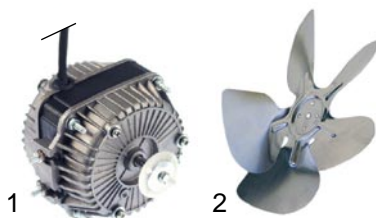

item	order no.	description	type	ref. no.
1	601022	motor 10W	HA/HW50	A039200
2	601072	fan blade ø 250mm		A039210