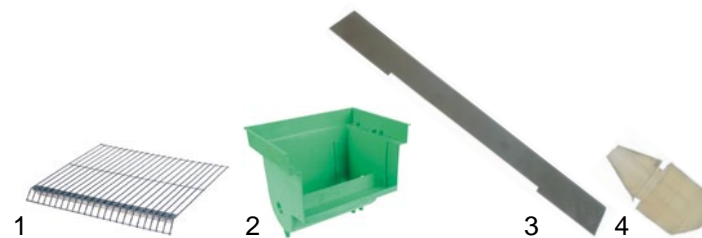

mechanical components

item	order no.	description	type	ref. no.
1	695390	wing	HA/HW35-100	A049061
2	695391	wing		A049062
3	695392	spacer bush		A049063
4	695393	mixer axis		A059001

item	order no.	description	type	ref. no.
1	695394	bearing holder	HA/HW35-100	A049059
2	523546	bearing		A050108
3	695395	gasket		A049505
4	532485	o-ring 35x2,5mm		A049501
5	523509	ball bearing		A050109
6	523107	circlip ø 11mm		A060166

item	order no.	description	type	ref. no.
1	695396	drive slab	HA/HW35-100	A049057
2	695397	clamping unit		A399101
3	695398	motor disc		A049055
4	695399	restraining strap		A049500

item	order no.	description	type	ref. no.
1	695400	grid	HA/HW35-50, HA/HW75-100	A339031 A059005
2	695401	sump		A049002
3	695402	breakwater	HA/HW35-100	A479050
4	695403	silicone cover		A049507