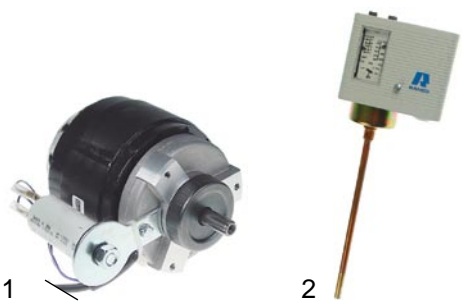

Spare parts suitable for:
LINEA BLANCA

Spare parts suitable for ice-cube machines

Ice-cube machines

electrical components

item	order no.	description	type	ref. no.
1	370409	solenoid valve single	HA35-100	A029020
2	370410	solenoid valve double	HW35-75	A029024
3	370411	solenoid valve double	HW100	A029021

item	order no.	description	type	ref. no.
1	500872	motor left turning	HA/HW35-100	A039202
	500871	motor right turning	HA/HW100	A039201
2	541478	pressure switch	HA/HW35-100	A039002

item	order no.	description	type	ref. no.
1	378039	electronic controller		A039061
2	378040	sensor	HA/HW35-100	A039062
3	380139	relay		A030063

item	order no.	description	type	ref. no.
1	601020	motor 5W	HA/HW35	A039200
2	601070	fan blade ø 200mm		A039211

item	order no.	description	type	ref. no.
1	601022	motor 10W	HA/HW50	A039200
2	601072	fan blade ø 250mm		A039210

item	order no.	description	type	ref. no.
1	601023	motor 16W	HA/HW75-100	A039204
2	601073	fan blade ø 300mm		A039212

item	order no.	description	type	ref. no.
1	370412	solenoid valve hot gas	HA/HW35-100	A029023
2	370413	valve body		A029026
3	371033	solenoid coil		A039820