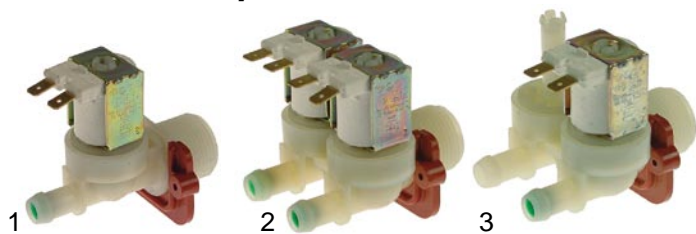

Spare parts suitable for:
LINEA BLANCA

Spare parts suitable for ice-cube machines

Ice-cube machines

electrical components

item	order no.	description	type	ref. no.
1	370409	solenoid valve single	HA35-100	A029020
2	370410	solenoid valve double	HW35-75	A029024
3	370411	solenoid valve double	HW100	A029021

item	order no.	description	type	ref. no.
1	500872	motor left turning	HA/HW35-100	A039202
	500871	motor right turning	HA/HW100	A039201
2	541478	pressure switch	HA/HW35-100	A039002

item	order no.	description	type	ref. no.
1	378039	electronic controller		A039061
2	378040	sensor	HA/HW35-100	A039062
3	380139	relay		A030063

item	order no.	description	type	ref. no.
1	601020	motor 5W	HA/HW35	A039200
2	601070	fan blade ø 200mm		A039211

item	order no.	description	type	ref. no.
1	601022	motor 10W	HA/HW50	A039200
2	601072	fan blade ø 250mm		A039210

item	order no.	description	type	ref. no.
1	601023	motor 16W	HA/HW75-100	A039204
2	601073	fan blade ø 300mm		A039212

item	order no.	description	type	ref. no.
1	370412	solenoid valve hot gas	HA/HW35-100	A029023
2	370413	valve body		A029026
3	371033	solenoid coil		A039820