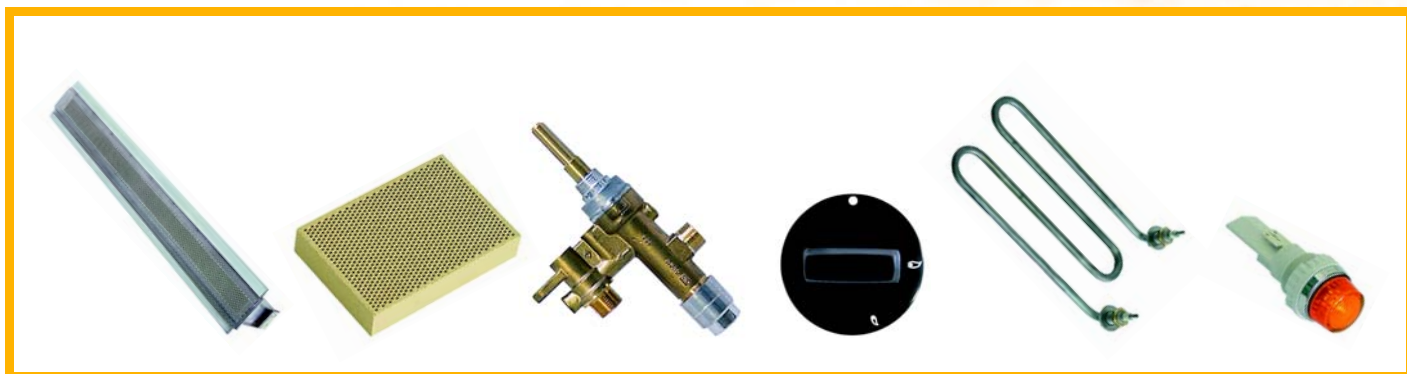

Spare parts suitable for:
SUPREMA

Sausage roasters

Item	Order	Description	Model	OEM
1	105039	burner		
2	101638	gas tap	410,420,430,	
3	110149	knob	440,450	
4	102054	thermocouple		

Spit grills

Item	Order	Description	Model	OEM
1	105040	burner		
2	693069	ceramic heater	model 4/3, 6/5	
3	101638	gas tap	model 7/6, 8/7	
4	110149	knob		