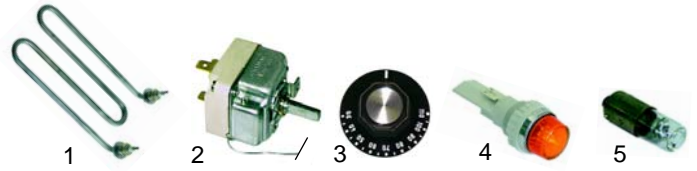

Sausage roasters (new)

Item	Order	Description	Model	OEM
1	416196	700W/230V		
2	375001	thermostat		
3	110119	knob	930, 931, 932	
4	359069	signal lamp complete		
5	359606	glow lamp, Ba9S