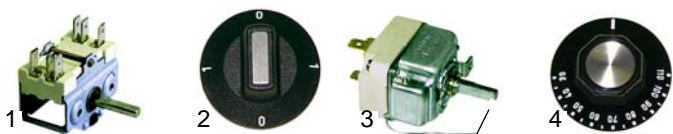

Item	Order	Description	Model	OEM
1	300001	switch		
2	110231	knob	HV60/76/108	
3	375001	thermostat	HV110/111	
4	110119	knob