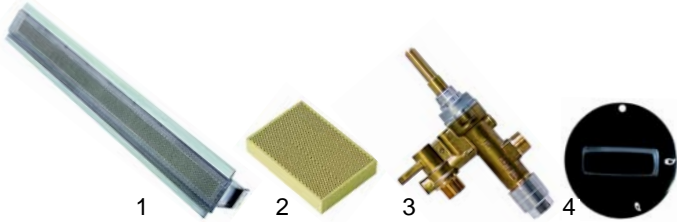

Spare parts suitable for:
SUPREMA

Sausage roasters

Item	Order	Description	Model	OEM
1	105039	burner		
2	101638	gas tap	410,420,430,	
3	110149	knob	440,450	
4	102054	thermocouple		

Spit grills

Item	Order	Description	Model	OEM
1	105040	burner		
2	693069	ceramic heater	model 4/3, 6/5	
3	101638	gas tap	model 7/6, 8/7	
4	110149	knob		