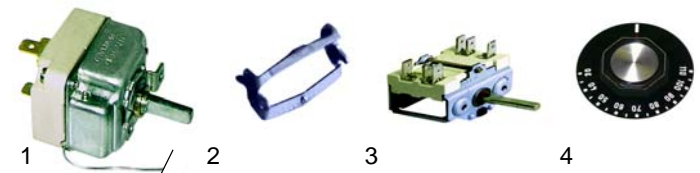

Item	Order	Description	Model	OEM
1	375001	thermostat 110°		
2	550060	retainer	901, 902, 903,	
3	300001	switch	Grand	
4	110119	knob		

Suitable for Suprema