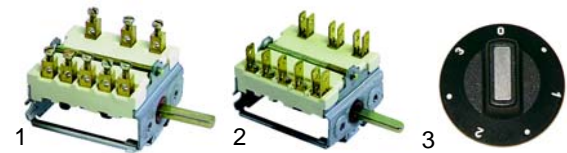

Item	Order	Description	Model	OEM
1	300025	7-position switch		PT0177
2	300004	7-position switch		PT0178
3	110234	knob		PT0113