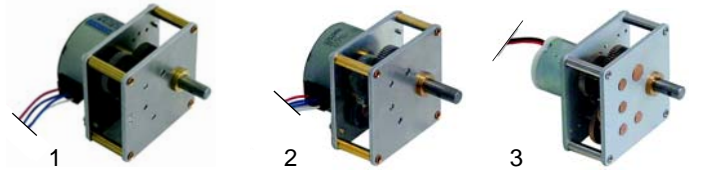

Item	Order	Description	Model	OEM
1	500070	motor, complete, 230V, 1 U/min		PT0153
2	500502	motor, complete, 230V, 2 U/min		PT0156
2	500503	motor, complete, 12 V, 1 U/min		PT0162