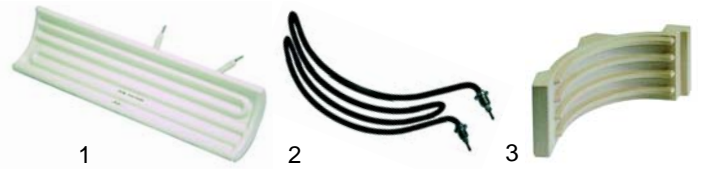

Item	Order	Description	Model	OEM
1	415104	1000W/230 V	EH	PT0212
2	415562	1300W/230 V	E1, E2, E3	PT0094
2	415563	1500W/230 V		PT0095
3	850030	ceramic stone		PT0106