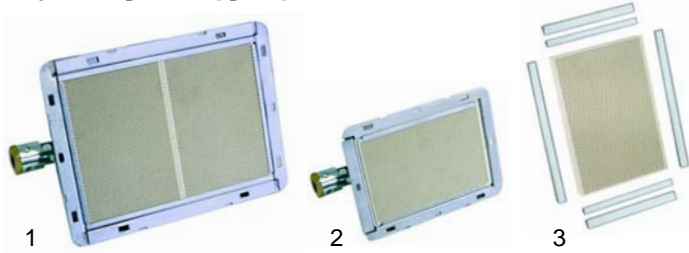

# *Spare parts suitable for:* **POTIS**

*Spare parts suitable for single devices*

Gyros grills (gas)

Item	Order	Description	Model	OEM
1	104281	burner/complete	GD1, GD3, GD4,	PT0006
2	104280	burner/complete	GD5	PT0005
3	104282	ceramic plate	universal	PT0007

Burning grids

Item	Order	Dimensions/mm	Model	OEM
1	850025	350 x 160	G1 old	PT0270
2	850026	480 x 160	G2 old	PT0271
3	850027	590 x 160	G3 old	PT0272

Item	Order	Dimensions/mm	Model	OEM
1	850028	180 x 115	G1, G2, G3	PT0290
2	850031	170 x 165	GD1	PT0265
3	850032	205 x 160	GD2	PT0266
4	850029	230 x 150	GD3, GD4, GD5 GH	PT0291