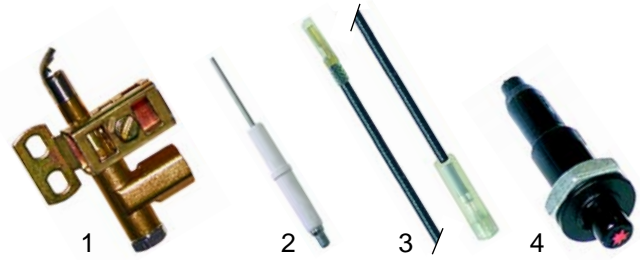

Item	Order	Description	Model	OEM
1	100041	pilot burner	(new)	899969
2	100701	electrode	CPG7__	835915
3	100176	ignition cable	CPG9__	835905
4	100013	piezoelectric igniter		835733