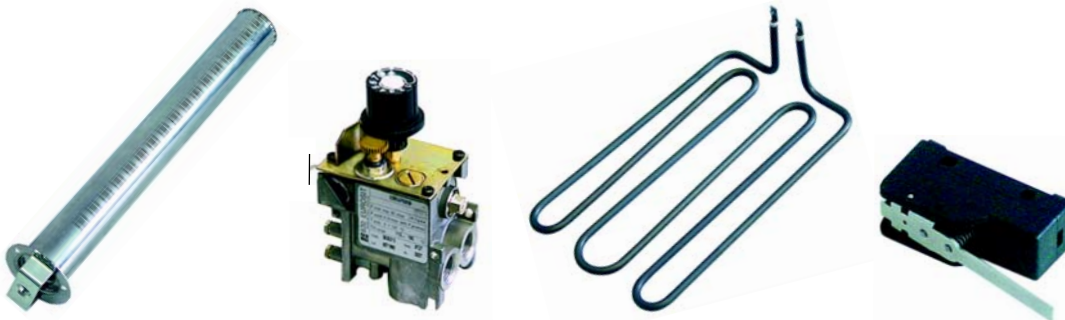

Fry tops (gas/electric)

page 9

Tilting bratt pans (gas/electric)

page 9

Boiling pans (gas/electric)

page 10

Open tops (gas)

Item	Order	Description	Model	OEM
1	105454	burner cover, 90mm		828125
2	105455	burner base		827345
3	105456	burner holder	LBG7__, CBG9__	827661 829589
4	105457	pilot burner holder		831841