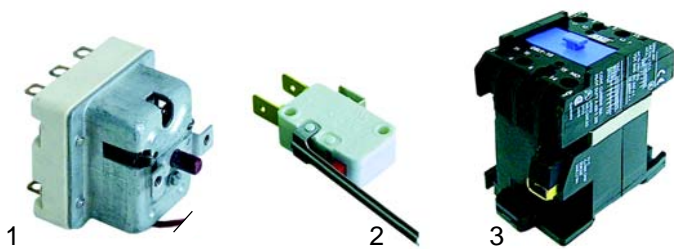

Tilting bratt pans (electric)

Item	Order	Description	Model	OEM
1	375375	safety thermostat		862123
2	345254	micro switch	universal	862311
3	380204	protection		862329