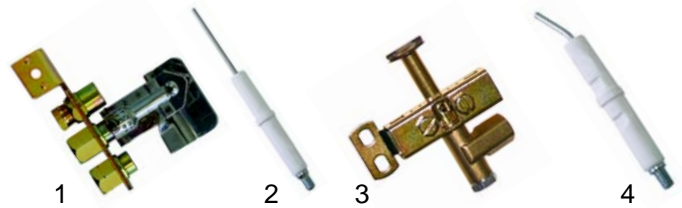

Item	Order	Description	Model	OEM
1	100076	pilot burner	CBG__ (new)	863981
2	100701	electrode		835915
3	100046	pilot burner	CBG__ (old)	837221
4	100706	electrode		835911