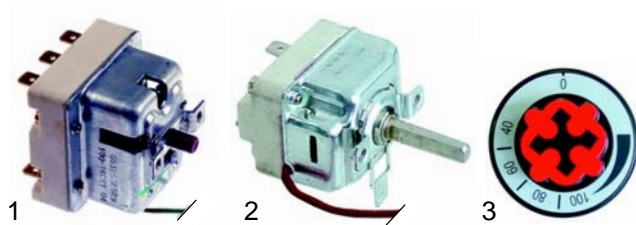

Item	Order	Description	Model	OEM
1	375364	safety thermostat		FX-40100041
2	375363	thermostat	PQE__	FX-40100050
3	110991	knob		401483