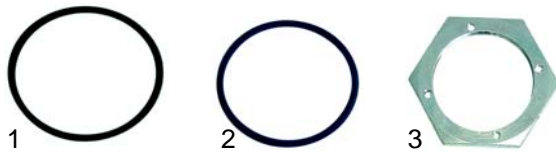

Tilting bratt pans (gas)

Item	Order	Description	Model	OEM
1	532502	O-ring, 60mm		862053
2	532503	O-ring, 55mm	universal	862051
3	550662	nut		862047