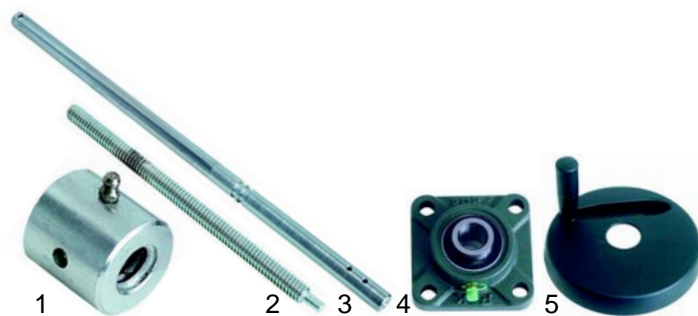

Item	Order	Description	Model	OEM
1	693109	nut		FX-SC0022-00
2	693110	threaded rod		FX-SMB0128-00
3	693114	extension	BRG9__, BRE9__	FX-SMB0630-00
4	693112	bearing, complete		FX-20400012
5	693115	hand wheel		FX-SMB0636-00