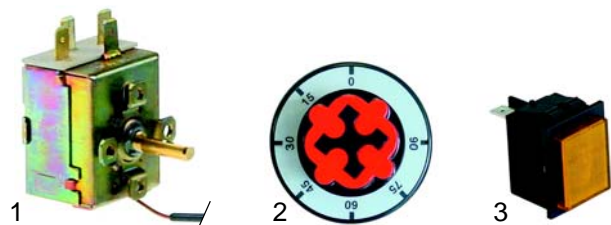

Pasta cookers (mechanical)

Item	Order	Description	Model	OEM
1	693105	inlet tap	CPE__, CPG__	898871
2	693106	handle		898873

Bains-marie (electric)

Item	Order	Description	Model	OEM
1	416687	1000W/230V	BME7__	843613
2	416688	1350W/230V	BME9__	843611
3	300125	switch, 2-pole	BME__	849451