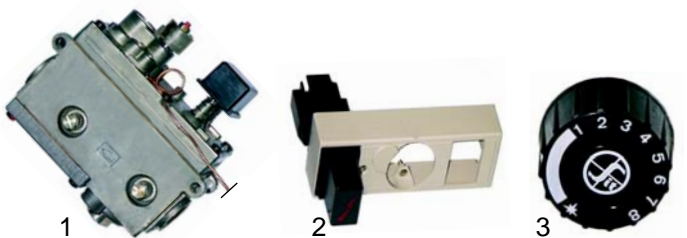

Item	Order	Description	Model	OEM
1	101132	Minisit controller		835701
2	101136	piezoelectric igniter and cover	CBG__	835729
3	110068	knob		835721