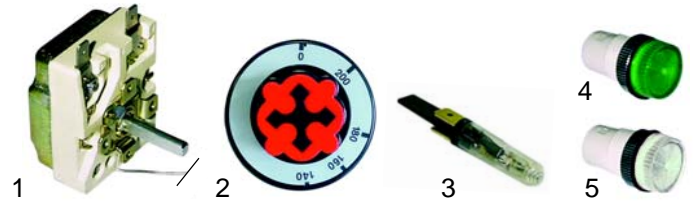

Item	Order	Description	Model	OEM
1	375261	thermostat		862115
2	110989	knob		401461
3	359132	signal element/green	universal	862331
3	359130	signal element/clear		862337
4	359126	insert lamp holder/green		862333
5	359225	insert lamp holder/clear		863339