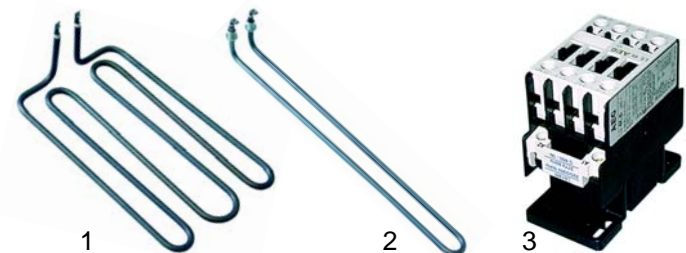

Item	Order	Description	Model	OEM
1	416692	2900W/230V	BRE750/750I	FX-40400082
2	416693	1650W/230V	BRE990/990I	FX-40400084
3	380244	contactor	BRE__	FX-40100023

Suitable for Ofcar