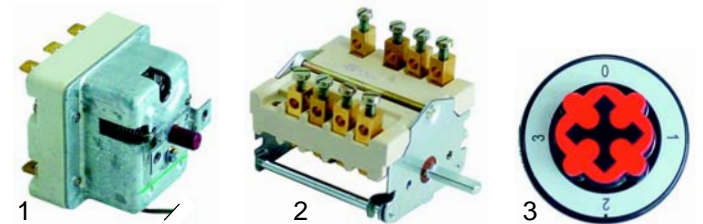

Item	Order	Description	Model	OEM
1	375368	safety thermostat		898979
2	300145	switch	CPE__	898973
3	110986	knob		401451

O

Suitable for Ofcar