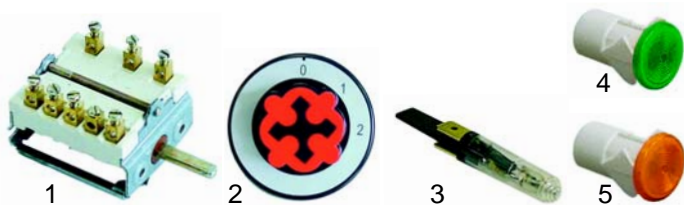

Item	Order	Description	Model	OEM
1	300167	switch		FX-40100004
2	110992	knob		401477
3	359133	signal element (green)	PQE__	-
3	359131	signal element (yellow)		FX-40200154
4	359262	insert lamp holder (green)		FX-40200150
5	359260	insert lamp holder (yellow)		FX-40200152