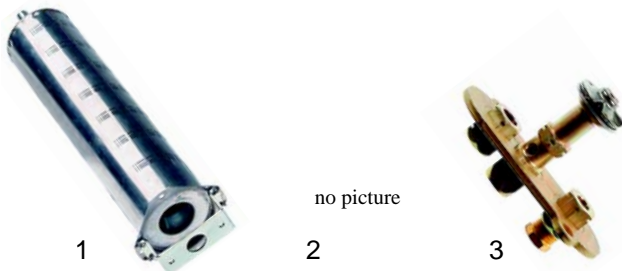

Pasta cookers (gas)

Item	Order	Description	Model	OEM
1	105476	burner	CPG7__	898963
2	105477	burner	CPG9__	898961
3	100056	pilot burner	(old)	898969