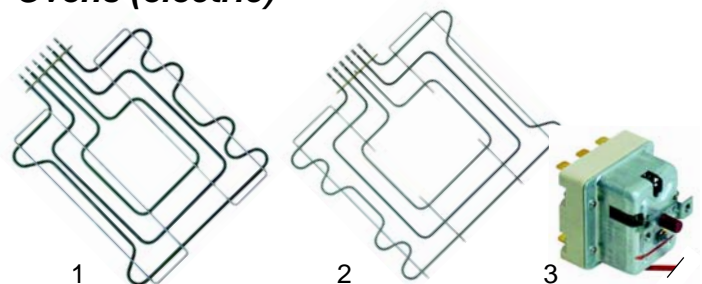

Ovens (electric)

Item	Order	Description	Model	OEM
1	416666	1800W/230V	CTE71__, CTE72__, CQE71__, CQE72__	843641
2	416667	2750W/230V	CQE91__, CQE92__	843645
3	375228	safety thermostat		843737

O

Suitable for Ofcar