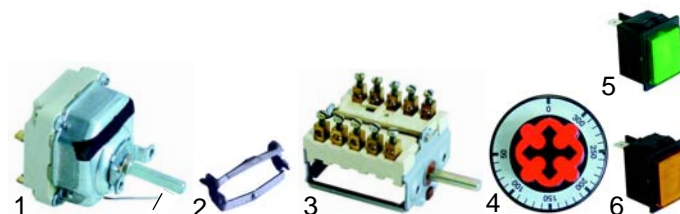

Fry tops (gas)

Item	Order	Description	Model	OEM
1	105472	burner	FTG7__	841251
2	105473	burner	FTG9__	841261
3	102039	thermocouple	FTG__	837233

Fry tops (electric)

Item	Order	Description	Model	OEM
1	416668	1600W/230V	FTE7__	843627
2	416669	2000W/230V	FTE9__	843629
3	375228	safety thermostat	FTE__	843737