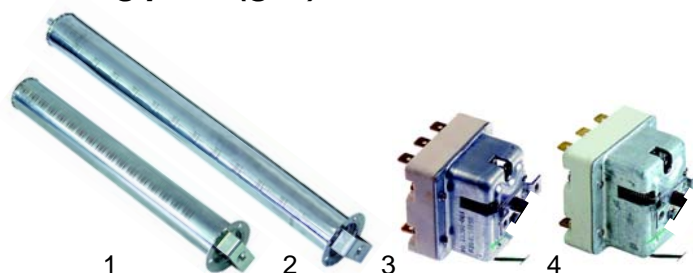

Boiling pans (gas)

Item	Order	Description	Model	OEM
1	105481	burner	PQG750D/I	FX-30400060
2	105482	burner	PQG910D/I, PQG915D/I	FX-30400050
3	375364	safety thermostat	PQG750I	FX-40100041
4	375366	safety thermostat	PQG910I/915I	FX-40100062