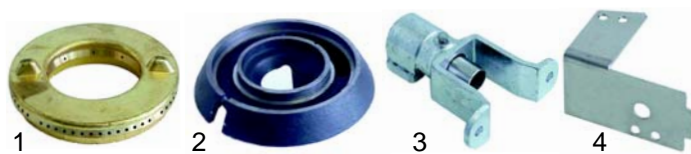

Item	Order	Description	Model	OEM
1	105461	burner cover, 135mm		828137
2	105462	burner base		827357
3	105463	burner holder	CBG9__	827665 829591
4	105464	pilot burner holder		831847