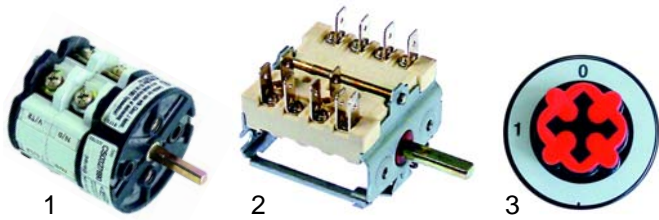

Item	Order	Description	Model	OEM
1	345817	switch	FRE720/740, FRE920/940	862325
2	300166	switch	FRE7202, FRE9202,	862317
3	110988	knob	FRE715/730	401469