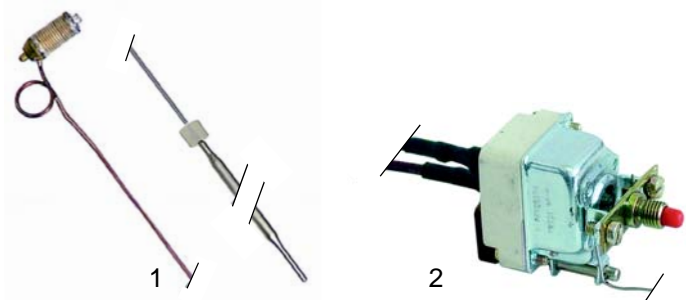

Item	Order	Description	Model	OEM
1	101135	Minisit controller		863811
2	101136	cover lamp with piezoelectric igniter	FRG__	835729
3	110068	knob		835721
4	100026	ignition cable		863901

Item	Order	Description	Model	OEM
1	100046	pilot burner		837221
2	100706	electrode	FRG__	835911
3	102041	thermocouple 600mm		837243