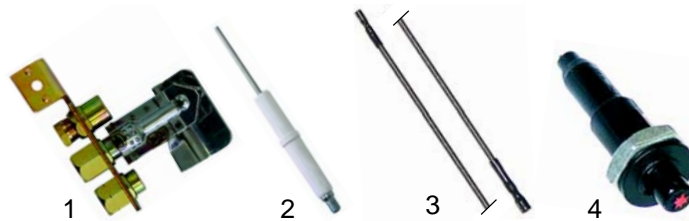

Item	Order	Description	Model	OEM
1	100076	pilot burner		863981
2	100701	electrode		835915
3	100140	ignition cable	FTG__	835909
4	100013	piezoelectric igniter		835733