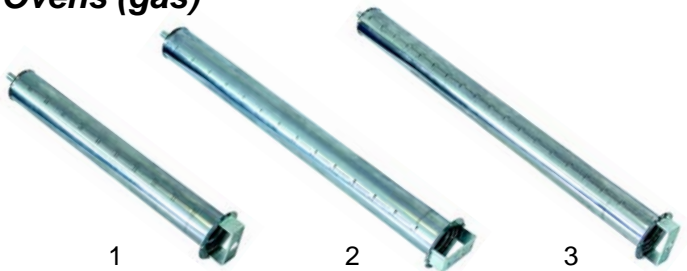

Ovens (gas)

Item	Order	Description	Model	OEM
1	105469	burner	CBG71__, CBG72__	841111
2	105470	burner	CBG91__, CBG92__, CBG94__	841211
3	105471	burner	GroßOven Maxi	841219