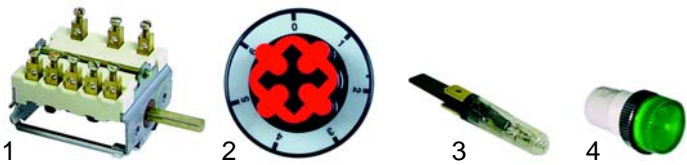

Item	Order	Description	Model	OEM
1	300025	7-position switch		843751
2	110981	knob	CTE7__	401441
3	359132	signal element	CQE7__	862331
4	359126	insert lamp holder	CQE9__	862333