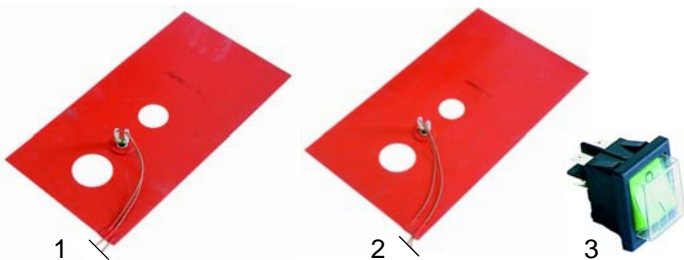

Bains-marie (electric)

Item	Order	Description	Model	OEM
1	416687	1000W/230V	BME7__	843613
2	416688	1350W/230V	BME9__	843611
3	300125	switch, 2-pole	BME__	849451