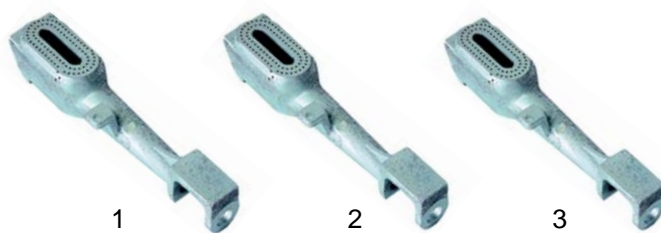

Fryers (gas)

Item	Order	Description	Model	OEM
1	105478	burner/right		862511
2	105479	burner/left	FRG__	862513
3	105480	burner/in centre		862519