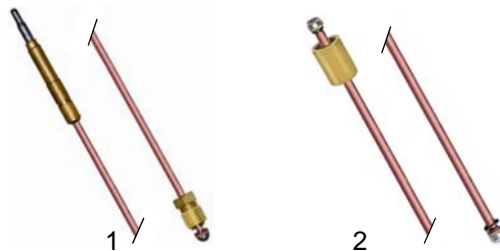

Item	Order	Description	Model	OEM
1	102039	thermocouple, 320mm		837233
1	102043	thermocouple, 1000mm	CBG__	837253
2	102013	extension 500mm		837261