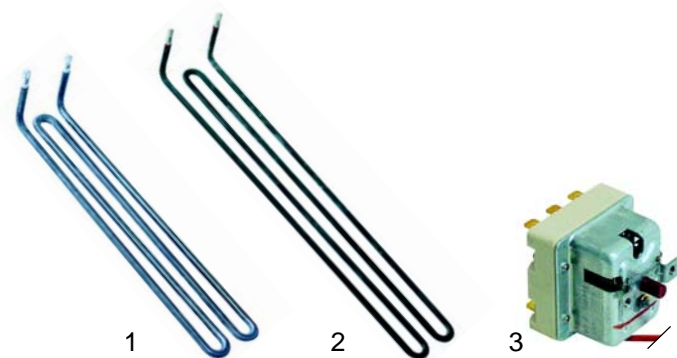

Fry tops (electric)

Item	Order	Description	Model	OEM
1	416668	1600W/230V	FTE7__	843627
2	416669	2000W/230V	FTE9__	843629
3	375228	safety thermostat	FTE__	843737