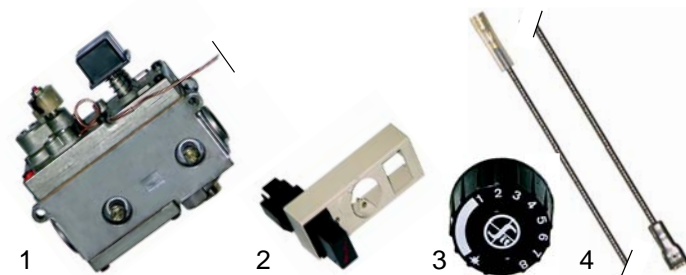

Item	Order	Description	Model	OEM
1	101135	Minisit controller		863811
2	101136	cover lamp with piezoelectric igniter	FRG__	835729
3	110068	knob		835721
4	100026	ignition cable		863901