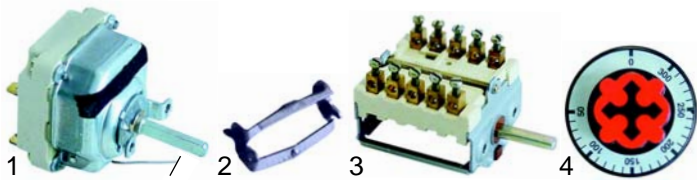

Item	Order	Description	Model	OEM
1	375362	thermostat 300°C		843735
2	550060	retainer	CTE71__, CTE72__,	843753
3	300115	switch	CQE71--, CQE72__,	843745
4	110990	knob	CQE91__, CQE92__	401421