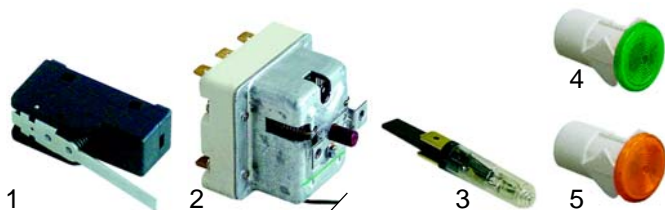

Item	Order	Description	Model	OEM
1	345772	limit switch		FX-40100007
2	375366	safety thermostat		FX-40100062
3	359133	signal element (green)	BRE750, BRE750I,	-
3	359131	signal element (clear)	BRE990, BRE990I	FX-40200154
4	359262	insert lamp holder (green)		FX-40200152
5	359260	insert lamp holder (yellow)		FX-40200150