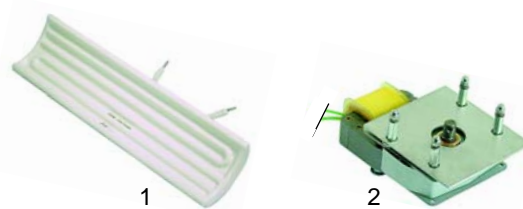

Gyros grills

Item	Order	Description	Model	OEM
1	415103	650W/230V		9187
1	415104	1000W/230V	5025	9184
2	500492	motor complete		9135