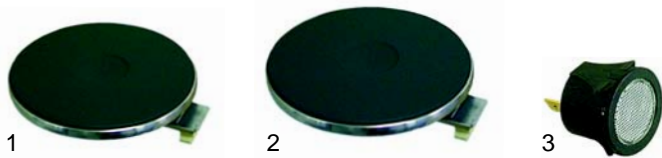

# *Spare parts suitable for* **HAKA**

*Spare parts suitable for modular ranges*

*Spare parts suitable for small appliances and single devices*

Open tops (electric)

Item	Order	Description	Model	OEM
1	490016	2000W/230 V, 180mm		9016
2	490020	2600W/230 V, 220mm	EEP400	9017
3	359079	signal lamp		9060

Fry tops (electric)

Item	Order	Description	Model	OEM
1	415633	1500W/230 V		9005
2	418254	2250W/230 V	EGT400/600	9006
3	359079	signal lamp		9060

Item	Order	Description	Model	OEM
1	300004	7-position switch		300004
2	110191	knob	EEP400	9029
3	110522	symbol		9035/1-6