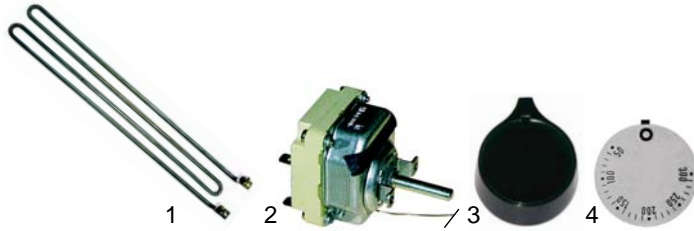

Fry tops

Item	Order	Description	Model	OEM
1	415633	1500W/230V		9005
2	375038	thermostat, 3-pole	3301, 3302, 3202, 3315,	9044
3	110191	knob	3316, 3216	9029
4	110520	symbol		9035/300°