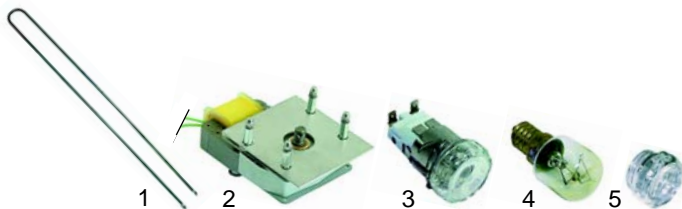

Chicken grills

Item	Order	Description	Model	OEM
1	415749	1500W/230V		9011
2	500492	motor, 20W		9135
3	359718	bulb + housing/complete	106, 115, 206	9063
4	359610	lamp, 15W/230V		9064
5	359709	lens nipple		9058