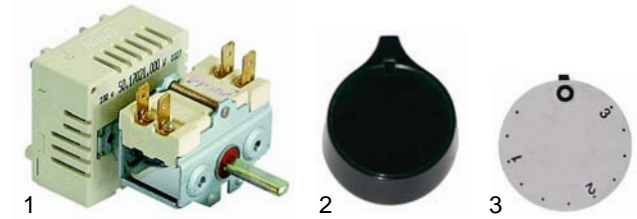

Chip scuttle tops (electric)

Item	Order	Description	Model	OEM
1	345635	energy regulator		9028
2	110191	knob	EBT_	9029
3	111881	symbol	ERT_	9035/1 - 3
4	359079	signal lamp	ERDT_	9060

Item	Order	Description	Model	OEM
1	418252	1000W/230V		9008
2	359079	signal lamp	EFW400	9060

Bains-marie (electric)

Item	Order	Description	Model	OEM
1	415428	1500W/230V	EWT400,	9007
2	359079	signal lamp	EWT600	9060

Item	Order	Description	Model	OEM
1	345635	energy regulator		9028
2	110191	knob	EFW400	9029
3	111881	symbol		9035/1 - 3