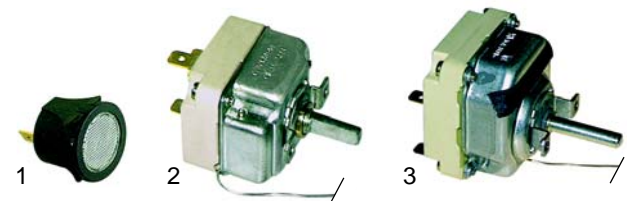

Item	Order	Description	Model	OEM
1	359079	signal lamp/complete	4301, 4302, 4303, 4102,	9060
2	375001	thermostat, 1-pole	4106, 4107, 4108, 4202,	9040
3	375143	thermostat, 3-pole	4206, 4207, 4208, 4306, 4307, 4308	9041