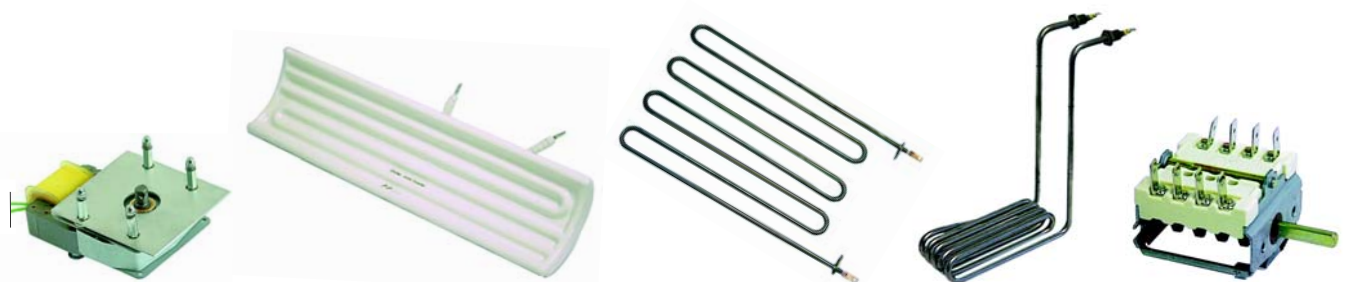

# *Spare parts suitable for* **HAKA**

*Spare parts suitable for modular ranges*

*Spare parts suitable for small appliances and single devices*

Open tops (electric)

Item	Order	Description	Model	OEM
1	490016	2000W/230 V, 180mm		9016
2	490020	2600W/230 V, 220mm	EEP400	9017
3	359079	signal lamp		9060

Fry tops (electric)

Item	Order	Description	Model	OEM
1	415633	1500W/230 V		9005
2	418254	2250W/230 V	EGT400/600	9006
3	359079	signal lamp		9060

Item	Order	Description	Model	OEM
1	300004	7-position switch		300004
2	110191	knob	EEP400	9029
3	110522	symbol		9035/1-6

Item	Order	Description	Model	OEM
1	300017	switch	EGT400,	9021
2	110191	knob	EGT600,	9029
3	111880	symbol/0 - I	EGT800, EGT500	9035/0 - I

Open tops/ceramic (electrical)

Item	Order	Description	Model	OEM
1	490024	1200W/230 V, 140mm	ECT600,	
2	490025	1700W/230 V, 180mm	ECT400,	
3	490028	2100W/230 V, 210mm	ECT600	