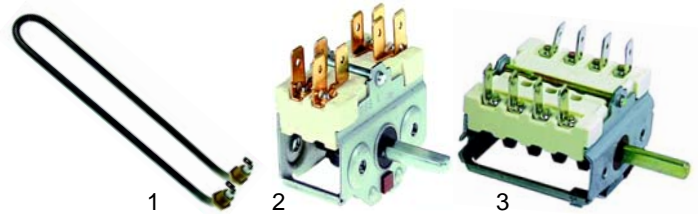

Bains-marie

Item	Order	Description	Model	OEM
1	415428	1500W/230V	4301, 4302, 4303, 4102,	9007
2	300074	switch, 2-pole	4106, 4107, 4108, 4202,	9020
3	300017	switch, 4-pole	4206, 4207, 4208, 4306, 4307, 4308	9021