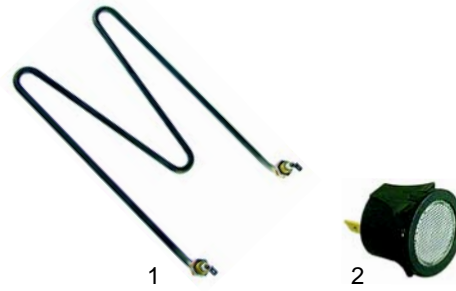

Fry tops (electric) - ERB  
Chargrills (electric) - ERT, ERDT

Item	Order	Description	Model	OEM
1	415633	1500W/230 V	EBT400/600	9005
2	415644	400 W/230 V	ERT400/600/800	9013
3	418253	1260 W/400 V	ERDT400/600, ERDT800/1200	9025

Chip scuttle tops (electric)

Item	Order	Description	Model	OEM
1	345635	energy regulator		9028
2	110191	knob	EBT_	9029
3	111881	symbol	ERT_	9035/1 - 3
4	359079	signal lamp	ERDT_	9060

Item	Order	Description	Model	OEM
1	418252	1000W/230V		9008
2	359079	signal lamp	EFW400	9060