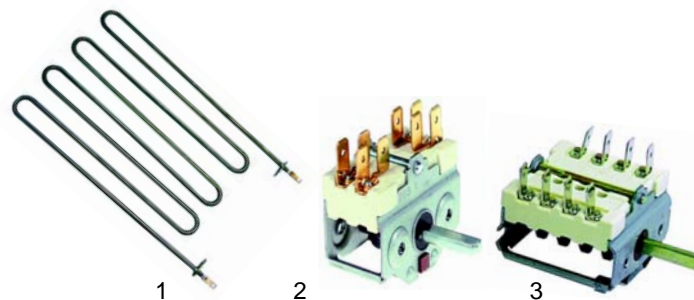

Item	Order	Description	Model	OEM
1	415645	2250W/230V		9019
2	300074	switch, 2-pole	102, 103	9020
3	300017	switch, 4-pole		9021