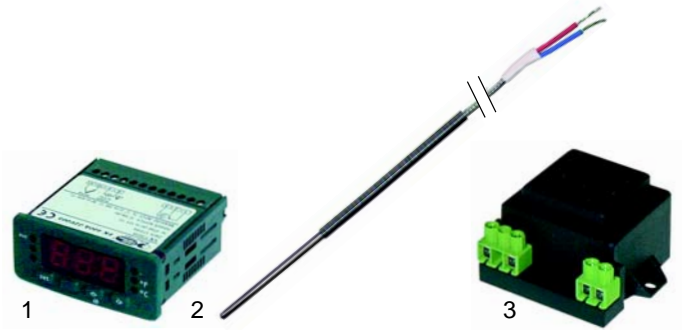

Spare parts suitable for: **GGF**

Spare parts suitable for pizza ovens

Pizza ovens (gas)

Item	Order	Description	Model	OEM
1	105554	burner	G4	-
1	105555	burner	G6/G8	-
2	105556	ignition bridge	G4/G6	-
2	105557	ignition bridge	G8	-
3	101487	solenoid valve	G4/G6/G8	-

Item	Order	Description	Model	OEM
1	379017	electronic controller	G4,	-
2	379051	sensor	G6,	-
3	379054	transformer, 120AC	G8	-

Item	Order	Description	Model	OEM
1	301003	main switch	G4, G6, G8	-
2	301012	light switch		-

Item	Order	Description	Model	OEM
1	101091	gas tap, PEL23	G4,	-
2	110080	knob	G6,	-
3	110082	symbol	G8	-

Pizza ovens (electric)

Item	Order	Description	Model	OEM
1	416841	1100W/230V	Micro	
2	416637	2000W/230V	Mini/Baby	

Item	Order	Description	Model	OEM
1	416638	2100W/230V	P4/P44, E4/E44	
2	416639	3600W/230V	P6/P66, E6/E66	

Item	Order	Description	Model	OEM
1	102042	thermocouple		-
2	100140	ignition cable	G4,	-
3	100868	electrode	G6,	-
4	100005	piezoelectric igniter	G8	-