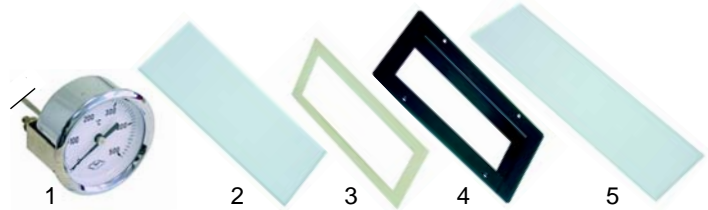

Item	Order	Description	Model	OEM
1	541054	thermometer	universal	
2	693100	glass plate, 250x100x5 mm	E_, P_	
3	693101	gasket		
4	693102	housing		
5	693131	glass plate, 350x100x5 mm	F72-, F108-