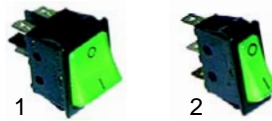

Spare parts suitable for: **GGF**

Spare parts suitable for pizza ovens

Pizza ovens (gas)

Item	Order	Description	Model	OEM
1	105554	burner	G4	-
1	105555	burner	G6/G8	-
2	105556	ignition bridge	G4/G6	-
2	105557	ignition bridge	G8	-
3	101487	solenoid valve	G4/G6/G8	-

Item	Order	Description	Model	OEM
1	379017	electronic controller	G4,	-
2	379051	sensor	G6,	-
3	379054	transformer, 120AC	G8	-

Item	Order	Description	Model	OEM
1	301003	main switch	G4, G6, G8	-
2	301012	light switch		-

Item	Order	Description	Model	OEM
1	101091	gas tap, PEL23	G4,	-
2	110080	knob	G6,	-
3	110082	symbol	G8	-

Pizza ovens (electric)

Item	Order	Description	Model	OEM
1	416841	1100W/230V	Micro	
2	416637	2000W/230V	Mini/Baby	