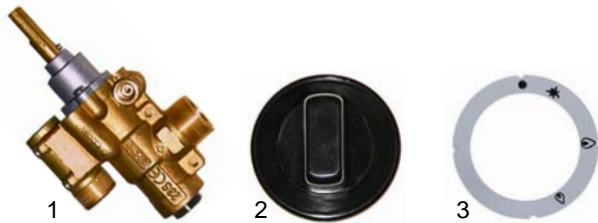

Spare parts suitable for: **GGF**

Spare parts suitable for pizza ovens

Pizza ovens (gas)

Item	Order	Description	Model	OEM
1	105554	burner	G4	-
1	105555	burner	G6/G8	-
2	105556	ignition bridge	G4/G6	-
2	105557	ignition bridge	G8	-
3	101487	solenoid valve	G4/G6/G8	-

Item	Order	Description	Model	OEM
1	379017	electronic controller	G4,	-
2	379051	sensor	G6,	-
3	379054	transformer, 120AC	G8	-

Item	Order	Description	Model	OEM
1	301003	main switch	G4, G6, G8	-
2	301012	light switch		-

Item	Order	Description	Model	OEM
1	101091	gas tap, PEL23	G4,	-
2	110080	knob	G6,	-
3	110082	symbol	G8	-

Pizza ovens (electric)

Item	Order	Description	Model	OEM
1	416841	1100W/230V	Micro	
2	416637	2000W/230V	Mini/Baby	

Item	Order	Description	Model	OEM
1	416638	2100W/230V	P4/P44, E4/E44	
2	416639	3600W/230V	P6/P66, E6/E66	

Item	Order	Description	Model	OEM
1	102042	thermocouple		-
2	100140	ignition cable	G4,	-
3	100868	electrode	G6,	-
4	100005	piezoelectric igniter	G8	-