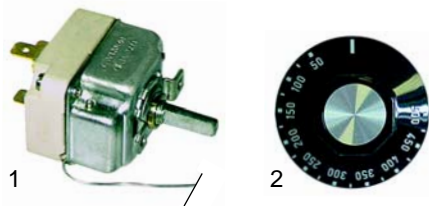

Item	Order	Description	Model	OEM
1	375247	thermostat, 500°C	Micro, Mini	
2	111533	knob, 500°C	E4/6/9, E44/66/99