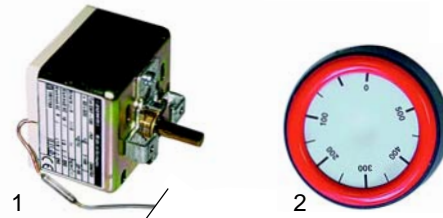

Item	Order	Description	Model	OEM
1	375103	thermostat, 500°C (Jumo)	Baby, P4/6/6/12, P44/66, F72-4/6, F108-6/9	
2	111532	knob, 500°C (Jumo)