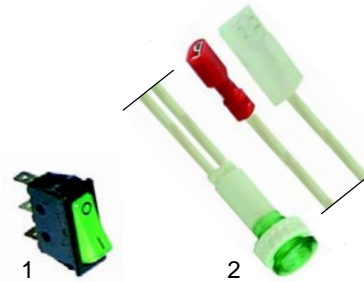

Item	Order	Description	Model	OEM
1	301012	light switch		
2	359274	signal lamp/green	universal	

Pos.	Order	Description	Model	OEM
1	850051	firebrick, 500x500x18mm	Mini/Baby	
2	850052	firebrick, 610x610x18mm	P4/P44, E4/E44	
3	850053	firebrick, 910x610x18mm	P6/P66, E6/E66