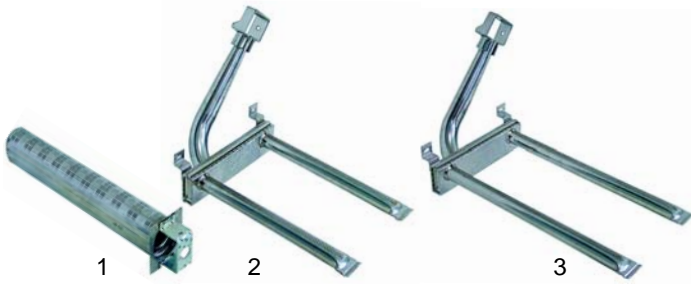

*Spare parts suitable for:*  
***ELFRAMO***

*Spare parts suitable for small appliances and single devices*

Suitable for Elframo

**Fryers (gas)**

Item	Order	Description	Model	OEM
1	105382	burner	GM10/20/25	15100001
2	105383	burner	GM2532/ GMD2532	15100003
3	105384	burner	GM2542/ GMD2542	15100004