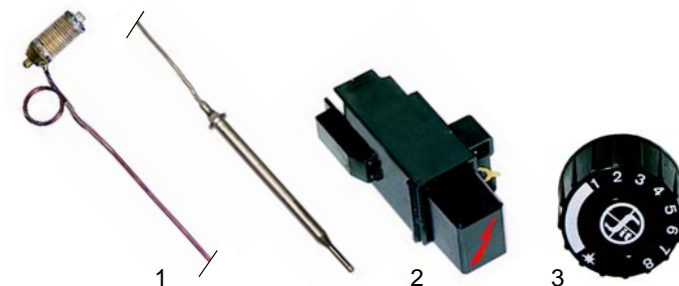

*Spare parts suitable for:*  
***ELFRAMO***

*Spare parts suitable for small appliances and single devices*

Suitable for Elframo

**Fryers (gas)**

Item	Order	Description	Model	OEM
1	105382	burner	GM10/20/25	15100001
2	105383	burner	GM2532/ GMD2532	15100003
3	105384	burner	GM2542/ GMD2542	15100004

Item	Order	Description	Model	OEM
1	100706	electrode	GM2532, GMD2532,	33110002
2	100015	ignition cable	GM2542, GMD2542	30140002
3	102069	thermocouple	universal	17100001

Item	Order	Description	Model	OEM
1	101434	Minisit controller		00032390
2	101136	cover with piezoelectric igniter	universal	00032410
3	101774	cover		00032420

Item	Order	Description	Model	OEM
1	100049	pilot burner	GM10/20,	00032790
2	100701	electrode	GM25/35, GM50	33110001
3	100025	ignition cable		-

Item	Order	Description	Model	OEM
1	102105	sensor		16100030
2	100001	piezoelectric igniter	universal	00032460
3	110068	knob		16100003