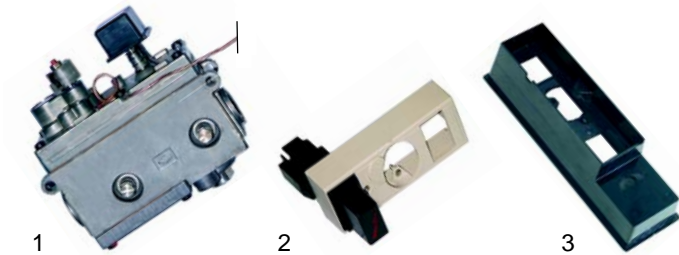

*Spare parts suitable for:*  
***ELFRAMO***

*Spare parts suitable for small appliances and single devices*

Suitable for Elframo

**Fryers (gas)**

Item	Order	Description	Model	OEM
1	105382	burner	GM10/20/25	15100001
2	105383	burner	GM2532/ GMD2532	15100003
3	105384	burner	GM2542/ GMD2542	15100004

Item	Order	Description	Model	OEM
1	100706	electrode	GM2532, GMD2532,	33110002
2	100015	ignition cable	GM2542, GMD2542	30140002
3	102069	thermocouple	universal	17100001

Item	Order	Description	Model	OEM
1	101434	Minisit controller		00032390
2	101136	cover with piezoelectric igniter	universal	00032410
3	101774	cover		00032420

Item	Order	Description	Model	OEM
1	100049	pilot burner	GM10/20,	00032790
2	100701	electrode	GM25/35, GM50	33110001
3	100025	ignition cable		-

Item	Order	Description	Model	OEM
1	102105	sensor		16100030
2	100001	piezoelectric igniter	universal	00032460
3	110068	knob		16100003