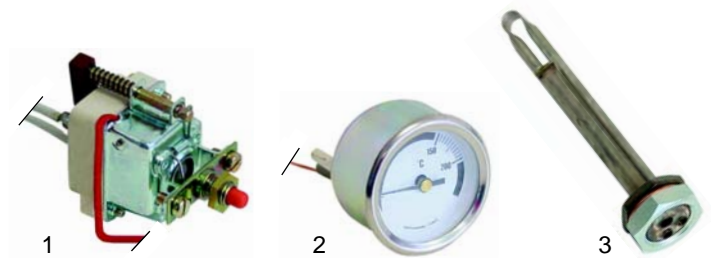

*Spare parts suitable for:*  
***ELFRAMO***

*Spare parts suitable for small appliances and single devices*

Suitable for Elframo

**Fryers (gas)**

Item	Order	Description	Model	OEM
1	105382	burner	GM10/20/25	15100001
2	105383	burner	GM2532/ GMD2532	15100003
3	105384	burner	GM2542/ GMD2542	15100004

Item	Order	Description	Model	OEM
1	100706	electrode	GM2532, GMD2532,	33110002
2	100015	ignition cable	GM2542, GMD2542	30140002
3	102069	thermocouple	universal	17100001

Item	Order	Description	Model	OEM
1	101434	Minisit controller		00032390
2	101136	cover with piezoelectric igniter	universal	00032410
3	101774	cover		00032420

Item	Order	Description	Model	OEM
1	100049	pilot burner	GM10/20,	00032790
2	100701	electrode	GM25/35, GM50	33110001
3	100025	ignition cable		-

Item	Order	Description	Model	OEM
1	102105	sensor		16100030
2	100001	piezoelectric igniter	universal	00032460
3	110068	knob		16100003