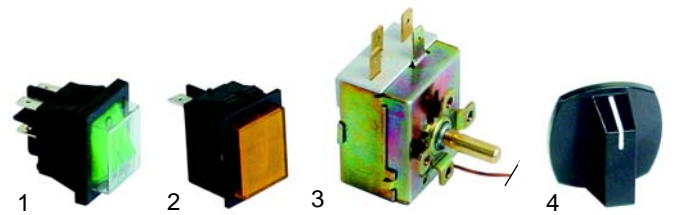

Spare parts suitable for:
ARISTARCO

Suitable for Aristarco

Toasters

Item	Order	Description	Model	OEM
1	416020	quartz tube, 390mm	3P, 6P	615
2	416034	1000W/230V		603
3	416035	quartz tube, 390mm	2P	2523
4	416036	1000W/230V		2524

Item	Order	Description	Model	OEM
1	345637	switch		632
2	359105	signal lamp	2P	624
3	350028	timer, 15min	3P	629
4	110004	knob	6P	2686

Toasters (vertical)

Item	Order	Description	Model	OEM
1	416037	heating element		1104
2	350026	timer	TA2	1089
3	110004	knob	TA3	2686

Contact grills

Item	Order	Description	Model	OEM
1	416038	800W/230V (upper)	Orion 1	1597
1	416039	900W/230V (lower)	Orion 2	1598
2	416044	1100W/230V (upper)		2396
2	416116	1200W/230V (lower)		2397
2	no longer available	1100W/400V (upper)	Orion 1,5	2517
2	no longer available	1200W/400V (lower)		2518