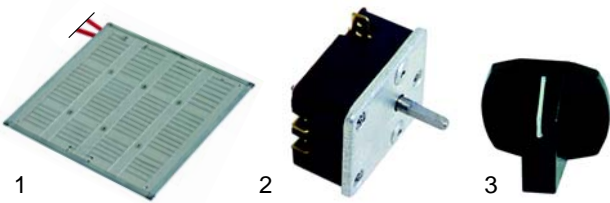

Spare parts suitable for:
ARISTARCO

Suitable for Aristarco

Toasters

Item	Order	Description	Model	OEM
1	416020	quartz tube, 390mm	3P, 6P	615
2	416034	1000W/230V		603
3	416035	quartz tube, 390mm	2P	2523
4	416036	1000W/230V		2524

Item	Order	Description	Model	OEM
1	345637	switch		632
2	359105	signal lamp	2P	624
3	350028	timer, 15min	3P	629
4	110004	knob	6P	2686

Toasters (vertical)

Item	Order	Description	Model	OEM
1	416037	heating element		1104
2	350026	timer	TA2	1089
3	110004	knob	TA3	2686