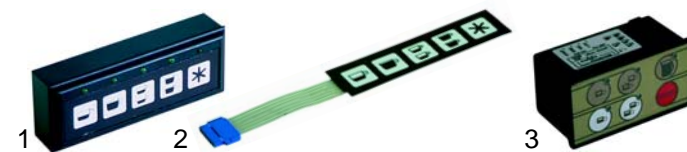

Pressure switches, switches

Item	Order	Description
1	541021	Pressure switch, 3 poles
2	345145	Main switch
3	110205	Button

Switches

Item	Order	Description
1	345142	Switch, 2 poles
2	345162	Switch, 2 poles
3	345156	Microswitch
4	345269	Microswitch

Key push buttons

Item	Order	Description
1	400389	Key push button
2	400334	Push button panel
2	400097	Key push button

Level controller

Item	Order	Description
1	400019	Level controller, RL30/1E-2C/F
2	400020	Level probe