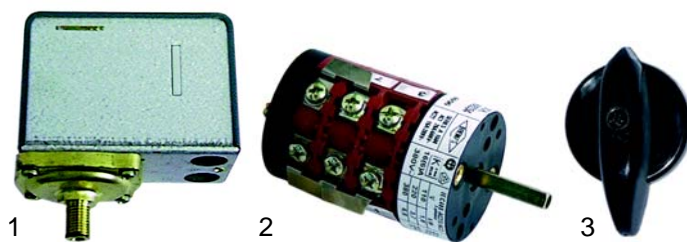

Solenoid valves

Scem/Parker

Item	Order	Description
1	370057	Solenoid valves/cpl., 3 ways, 230V AC
2	370060	cpl., 3 ways, with cable connection, 230V AC
3	370062	Solenoid square base, 3 ways

Item	Order	Description
1	370206	Solenoid valve, 1/8", 2 ways, 230V AC
2	371029	Magnetic coil, 230V AC
3	371033	Magnetic coil, with cable, 230V AC

ODE

Item	Order	Description
1	370203	Solenoid valves, 1/8", 3 ways, 230V AC
2	370208	Magnetic coil, 1/8", 2 ways, 230V AC
3	371150	Magnetic coil, 230V AC

Accessories

Item	Order	Description
1	371090	Plug/big
2	371095	O-ring (viton)
3	371100	O-ring (silicon)

Pressure switches, switches

Item	Order	Description
1	541021	Pressure switch, 3 poles
2	345145	Main switch
3	110205	Button

Switches

Item	Order	Description
1	345142	Switch, 2 poles
2	345162	Switch, 2 poles
3	345156	Microswitch
4	345269	Microswitch

Key push buttons

Item	Order	Description
1	400389	Key push button
2	400334	Push button panel
2	400097	Key push button

Level controller

Item	Order	Description
1	400019	Level controller, RL30/1E-2C/F
2	400020	Level probe