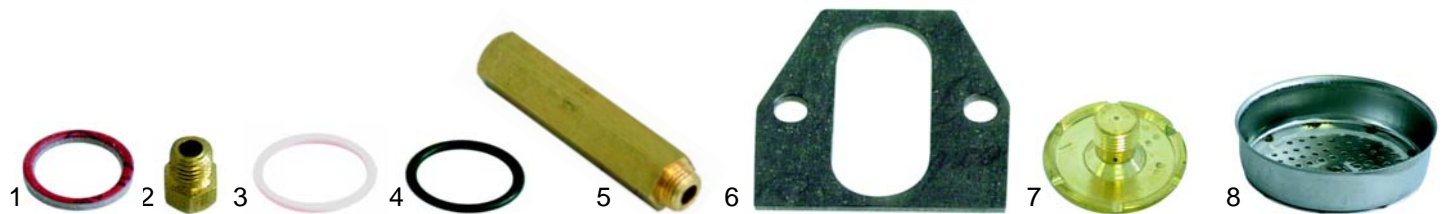

Item	Order	Description	Item	Order	Description	Item	Order	Description
1	528917	Gasket	4	528919	Gasket	7	529081	Divider
2	528486	Jet	5	528924	Jet rod	8	529080	Shower
3	528918	Gasket	6	528165	asket