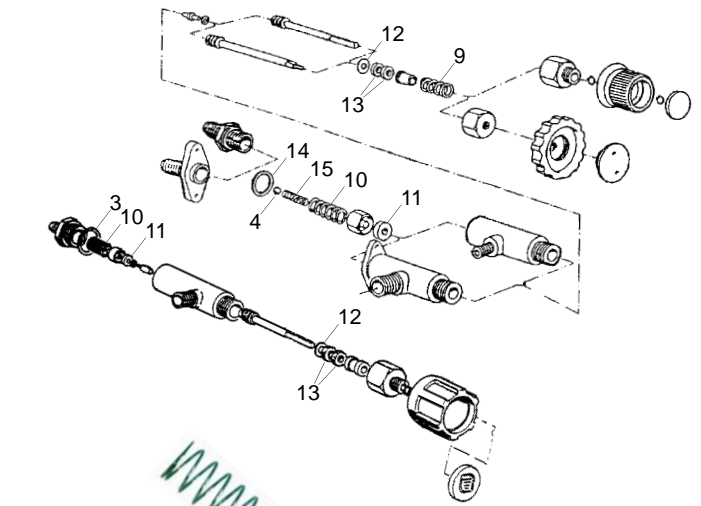

Item	Order	Description
1	528911	Boiler gasket
2	528137	Boiler gasket (Teflon)

Manometer

Item	Order	Description
1	541222	Manometer/double scale

Valves

Item	Order	Description
1	529312	Safety valve, 1,8 bar, 3/8"
2	529316	Safety valve, sealed, 1,8 bar, 3/8"
3	529303	Empty valve, 1/4"
4	529361	Cu-gasket, 1/4"
5	529349	Cu-gasket, 3/8"

Water level glass

Item	Order	Description
1	529393	Water level glass
2	528200	O-ring (viton)
3	529396	Pressure washer
4	529397	Pipe screw

Water inlet valve

Item	Order	Description
1	529561	Water inlet valve/cpl.

2	528475	Spring
3	528476	Gasket
4	528392	Spring
5	528478	O-ring
6	528479	Gasket
7	528480	Spring
8	528396	O-ring
9	111089	Button

Water inlet valve

Item	Order	Description
3	528325	Gasket
4	528422	Ball (stainless steel)
5	528392	Spring
6	528912	Gasket
7	528745	O-ring
8	528913	Washer
9	528498	Spring
10	528497	Spring
11	528494	Gasket
12	528914	Washer
13	528641	Gasket, 15,5 x 7,5mm
14	528640	Gasket
15	528915	Spring

Item	Order	Description
5	529004	3/8", 1 way, curved/closed
6	529008	3/8", 2 ways, distance 44 mm
7	529007	3/8", 2 ways, distance 55 mm/short
8	529006	3/8", 2 ways, distance 55 mm/long