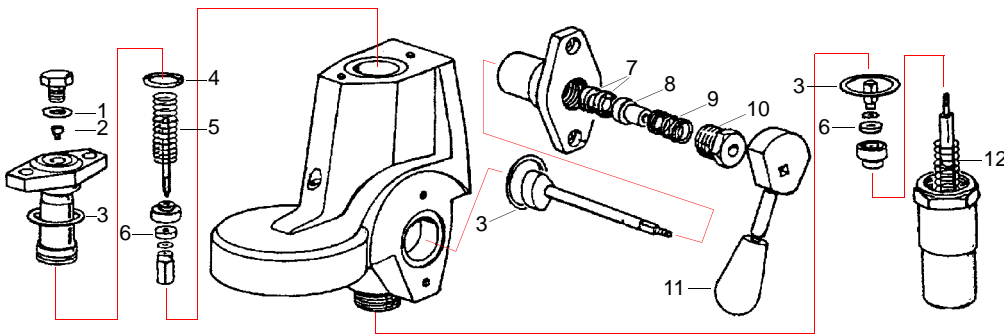

Suitable for Vibiemme

V Group

Item	Order	Description	Item	Order	Description	Item	Order	Description
1	528917	Gasket	5	528835	Spring	9	528921	Spring
2	528486	Jet	6	528494	Gasket	10	528922	Nipple
3	528918	Gasket	7	528641	Gasket	11	111056	Handle
4	528919	O-ring	8	528920	Nut	12	528923	Spring