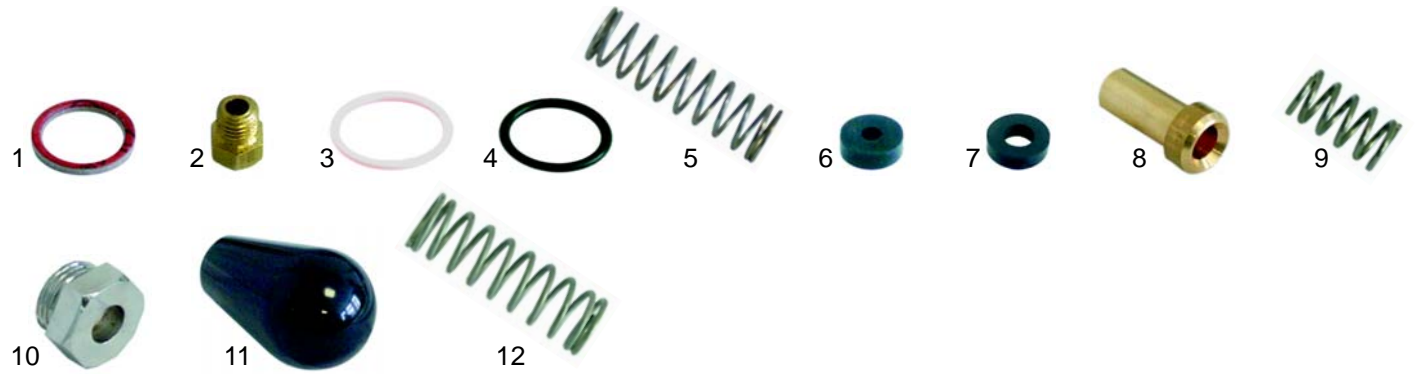

Water level glass

Item	Order	Description
1	529393	Water level glass
2	528200	O-ring (viton)
3	529396	Pressure washer
4	529397	Pipe screw

Water inlet valve

Item	Order	Description
1	529561	Water inlet valve/cpl.

2	528475	Spring
3	528476	Gasket
4	528392	Spring
5	528478	O-ring
6	528479	Gasket
7	528480	Spring
8	528396	O-ring
9	111089	Button

Water inlet valve

Item	Order	Description
3	528325	Gasket
4	528422	Ball (stainless steel)
5	528392	Spring
6	528912	Gasket
7	528745	O-ring
8	528913	Washer
9	528498	Spring
10	528497	Spring
11	528494	Gasket
12	528914	Washer
13	528641	Gasket, 15,5 x 7,5mm
14	528640	Gasket
15	528915	Spring

Item	Order	Description
1	529560	Tap (Steam/Water)
2	111055	Button

Pipes

Item	Order	Description
1	529562	Steam pipe
1	529848	Steam pipe (stainless steel)
2	529849	Water pipe
3	529563	Steam pipe
4	528916	Spring
5	528286	O-ring

Suitable for Vibiemme

V Group

Item	Order	Description	Item	Order	Description	Item	Order	Description
1	528917	Gasket	5	528835	Spring	9	528921	Spring
2	528486	Jet	6	528494	Gasket	10	528922	Nipple
3	528918	Gasket	7	528641	Gasket	11	111056	Handle
4	528919	O-ring	8	528920	Nut	12	528923	Spring