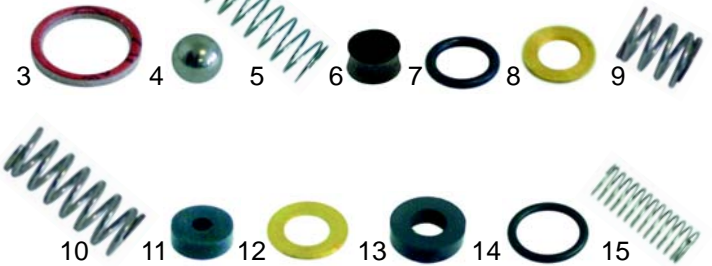

Item	Order	Description
1	528911	Boiler gasket
2	528137	Boiler gasket (Teflon)

Manometer

Item	Order	Description
1	541222	Manometer/double scale

Valves

Item	Order	Description
1	529312	Safety valve, 1,8 bar, 3/8"
2	529316	Safety valve, sealed, 1,8 bar, 3/8"
3	529303	Empty valve, 1/4"
4	529361	Cu-gasket, 1/4"
5	529349	Cu-gasket, 3/8"

Water level glass

Item	Order	Description
1	529393	Water level glass
2	528200	O-ring (viton)
3	529396	Pressure washer
4	529397	Pipe screw

Water inlet valve

Item	Order	Description
1	529561	Water inlet valve/cpl.

2	528475	Spring
3	528476	Gasket
4	528392	Spring
5	528478	O-ring
6	528479	Gasket
7	528480	Spring
8	528396	O-ring
9	111089	Button

Water inlet valve

Item	Order	Description
3	528325	Gasket
4	528422	Ball (stainless steel)
5	528392	Spring
6	528912	Gasket
7	528745	O-ring
8	528913	Washer
9	528498	Spring
10	528497	Spring
11	528494	Gasket
12	528914	Washer
13	528641	Gasket, 15,5 x 7,5mm
14	528640	Gasket
15	528915	Spring

Item	Order	Description
5	529004	3/8", 1 way, curved/closed
6	529008	3/8", 2 ways, distance 44 mm
7	529007	3/8", 2 ways, distance 55 mm/short
8	529006	3/8", 2 ways, distance 55 mm/long