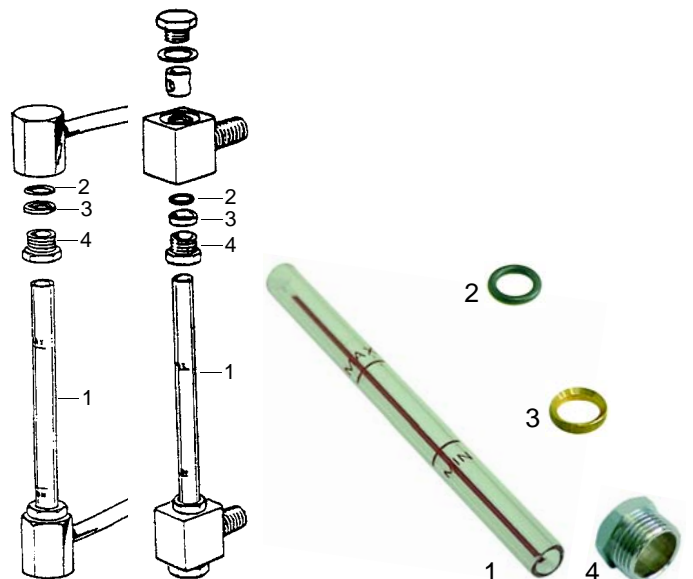

Item	Order	Description
1	417081	Element, 1", 1350W, 230V
2	417045	Element, 1/4", 1500W, 230V
3	417032	Element, 1/4", 2000W, 230V
4	510404	Element gasket, 1"
5	510405	Element gasket, 1/4"

Boiler gaskets

Item	Order	Description
1	528911	Boiler gasket
2	528137	Boiler gasket (Teflon)

Manometer

Item	Order	Description
1	541222	Manometer/double scale

Valves

Item	Order	Description
1	529312	Safety valve, 1,8 bar, 3/8"
2	529316	Safety valve, sealed, 1,8 bar, 3/8"
3	529303	Empty valve, 1/4"
4	529361	Cu-gasket, 1/4"
5	529349	Cu-gasket, 3/8"

Water level glass

Item	Order	Description
1	529393	Water level glass
2	528200	O-ring (viton)
3	529396	Pressure washer
4	529397	Pipe screw

Water inlet valve

Item	Order	Description
1	529561	Water inlet valve/cpl.

2	528475	Spring
3	528476	Gasket
4	528392	Spring
5	528478	O-ring
6	528479	Gasket
7	528480	Spring
8	528396	O-ring
9	111089	Button

Water inlet valve

Item	Order	Description
3	528325	Gasket
4	528422	Ball (stainless steel)
5	528392	Spring
6	528912	Gasket
7	528745	O-ring
8	528913	Washer
9	528498	Spring
10	528497	Spring
11	528494	Gasket
12	528914	Washer
13	528641	Gasket, 15,5 x 7,5mm
14	528640	Gasket
15	528915	Spring