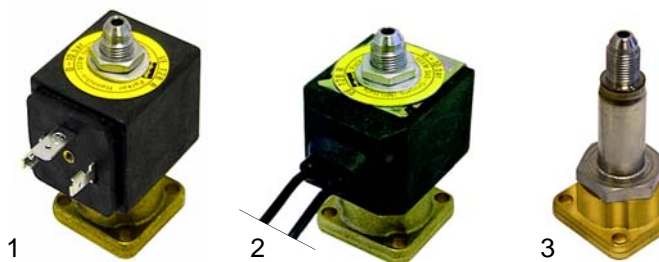

Solenoid valves

Scem/Parker

Item	Order	Description
1	370057	Solenoid valves/cpl., 3 ways, 230V AC
2	370060	cpl., 3 ways, with cable connection, 230V AC
3	370062	Solenoid square base, 3 ways

Item	Order	Description
1	370206	Solenoid valve, 1/8", 2 ways, 230V AC
2	371029	Magnetic coil, 230V AC
3	371033	Magnetic coil, with cable, 230V AC

ODE

Item	Order	Description
1	370203	Solenoid valves, 1/8", 3 ways, 230V AC
2	370208	Magnetic coil, 1/8", 2 ways, 230V AC
3	371150	Magnetic coil, 230V AC

Accessories

Item	Order	Description
1	371090	Plug/big
2	371095	O-ring (viton)
3	371100	O-ring (silicon)