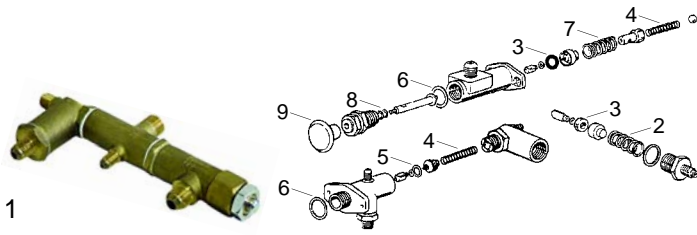

Item	Order	Description
1	528911	Boiler gasket
2	528137	Boiler gasket (Teflon)

Manometer

Item	Order	Description
1	541222	Manometer/double scale

Valves

Item	Order	Description
1	529312	Safety valve, 1,8 bar, 3/8"
2	529316	Safety valve, sealed, 1,8 bar, 3/8"
3	529303	Empty valve, 1/4"
4	529361	Cu-gasket, 1/4"
5	529349	Cu-gasket, 3/8"

Water level glass

Item	Order	Description
1	529393	Water level glass
2	528200	O-ring (viton)
3	529396	Pressure washer
4	529397	Pipe screw

Water inlet valve

Item	Order	Description
1	529561	Water inlet valve/cpl.

2	528475	Spring
3	528476	Gasket
4	528392	Spring
5	528478	O-ring
6	528479	Gasket
7	528480	Spring
8	528396	O-ring
9	111089	Button

Water inlet valve

Item	Order	Description
3	528325	Gasket
4	528422	Ball (stainless steel)
5	528392	Spring
6	528912	Gasket
7	528745	O-ring
8	528913	Washer
9	528498	Spring
10	528497	Spring
11	528494	Gasket
12	528914	Washer
13	528641	Gasket, 15,5 x 7,5mm
14	528640	Gasket
15	528915	Spring