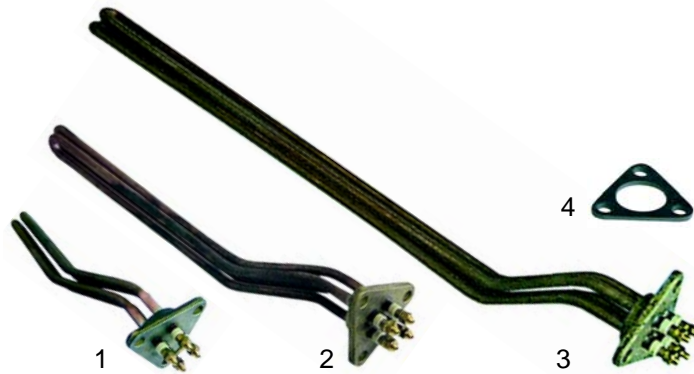

Pressure switches, switches

Item	Order	Description
1	541021	Pressure switch, 3 poles
2	345145	Main switch
3	110205	Button

Switches

Item	Order	Description
1	345142	Switch, 2 poles
2	345162	Switch, 2 poles
3	345156	Microswitch
4	345269	Microswitch

Key push buttons

Item	Order	Description
1	400389	Key push button
2	400334	Push button panel
2	400097	Key push button

Level controller

Item	Order	Description
1	400019	Level controller, RL30/1E-2C/F
2	400020	Level probe

Flowmeter

Item	Order	Description
1	400004	Flowmeter, 1/4"
2	400256	Plug
3	400257	Flowmeter turbine
4	400258	Case gasket

Elements

Item	Order	Description
1	417030	1 group, 1800W, 230V
2	417150	2 groups, 2700W, 230V
2	417031	2 groups, 3000W, 230V
3	417096	3 groups, 4000W, 230V
3	417159	3 groups, 4000W, 400V
4	528012	Elementgasket

Item	Order	Description
5	529004	3/8", 1 way, curved/closed
6	529008	3/8", 2 ways, distance 44 mm
7	529007	3/8", 2 ways, distance 55 mm/short
8	529006	3/8", 2 ways, distance 55 mm/long