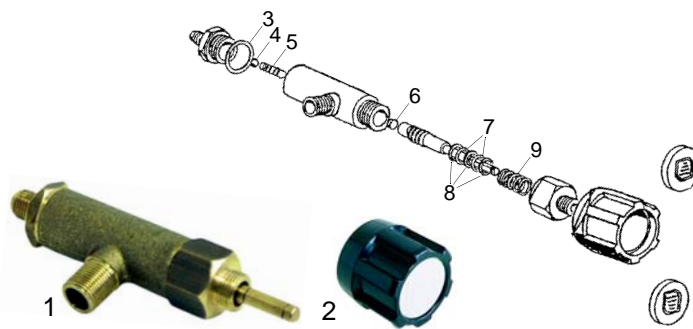

Item	Order	Description
1	528911	Boiler gasket
2	528137	Boiler gasket (Teflon)

Manometer

Item	Order	Description
1	541222	Manometer/double scale

Valves

Item	Order	Description
1	529312	Safety valve, 1,8 bar, 3/8"
2	529316	Safety valve, sealed, 1,8 bar, 3/8"
3	529303	Empty valve, 1/4"
4	529361	Cu-gasket, 1/4"
5	529349	Cu-gasket, 3/8"

Water level glass

Item	Order	Description
1	529393	Water level glass
2	528200	O-ring (viton)
3	529396	Pressure washer
4	529397	Pipe screw

Water inlet valve

Item	Order	Description
1	529561	Water inlet valve/cpl.

2	528475	Spring
3	528476	Gasket
4	528392	Spring
5	528478	O-ring
6	528479	Gasket
7	528480	Spring
8	528396	O-ring
9	111089	Button

Water inlet valve

Item	Order	Description
3	528325	Gasket
4	528422	Ball (stainless steel)
5	528392	Spring
6	528912	Gasket
7	528745	O-ring
8	528913	Washer
9	528498	Spring
10	528497	Spring
11	528494	Gasket
12	528914	Washer
13	528641	Gasket, 15,5 x 7,5mm
14	528640	Gasket
15	528915	Spring