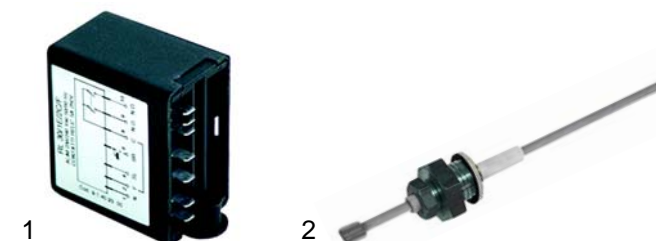

Solenoid valves

Scem/Parker

Item	Order	Description
1	370057	Solenoid valves/cpl., 3 ways, 230V AC
2	370060	cpl., 3 ways, with cable connection, 230V AC
3	370062	Solenoid square base, 3 ways

Item	Order	Description
1	370206	Solenoid valve, 1/8", 2 ways, 230V AC
2	371029	Magnetic coil, 230V AC
3	371033	Magnetic coil, with cable, 230V AC

ODE

Item	Order	Description
1	370203	Solenoid valves, 1/8", 3 ways, 230V AC
2	370208	Magnetic coil, 1/8", 2 ways, 230V AC
3	371150	Magnetic coil, 230V AC

Accessories

Item	Order	Description
1	371090	Plug/big
2	371095	O-ring (viton)
3	371100	O-ring (silicon)

Pressure switches, switches

Item	Order	Description
1	541021	Pressure switch, 3 poles
2	345145	Main switch
3	110205	Button

Switches

Item	Order	Description
1	345142	Switch, 2 poles
2	345162	Switch, 2 poles
3	345156	Microswitch
4	345269	Microswitch

Key push buttons

Item	Order	Description
1	400389	Key push button
2	400334	Push button panel
2	400097	Key push button

Level controller

Item	Order	Description
1	400019	Level controller, RL30/1E-2C/F
2	400020	Level probe