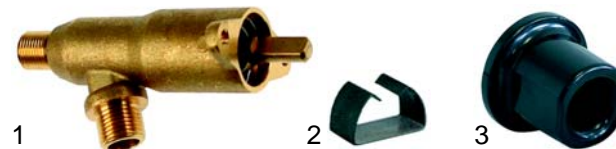

Valves

Item	Order	Description
1	529312	Safety valve, 1,8 bar, 3/8"
2	529316	Safety valve/sealed, 1,8 bar, 3/8"
3	529303	Empty valve, 1/4"
4	529361	Cu-gasket, 1/4"
5	529349	Cu-gasket, 3/8"

Water level glass

Item	Order	Description
1	529445	Water level glass
2	529357	Gasket
3	529356	Spring
4	529358	Bush
5	529354	Gasket
6	529429	Water level glass
7	528222	O-ring
8	529396	Pressure washer
9	529397	Pipe screw

Taps

Item	Order	Description
1	529503	Tap (Steam/water) /cpl.
2	111062	Button spring
3	111060	Button spring

Item	Order	Description
1	528926	Gasket
2	528745	O-ring

Item	Order	Description
1	529850	Tap (Steam/water) /cpl., (ceramics)
2	111173	Button (black)
3	111174	Button (Granat)
4	528927	Gasket
5	528928	O-ring
6	528929	Upper part/cpl.