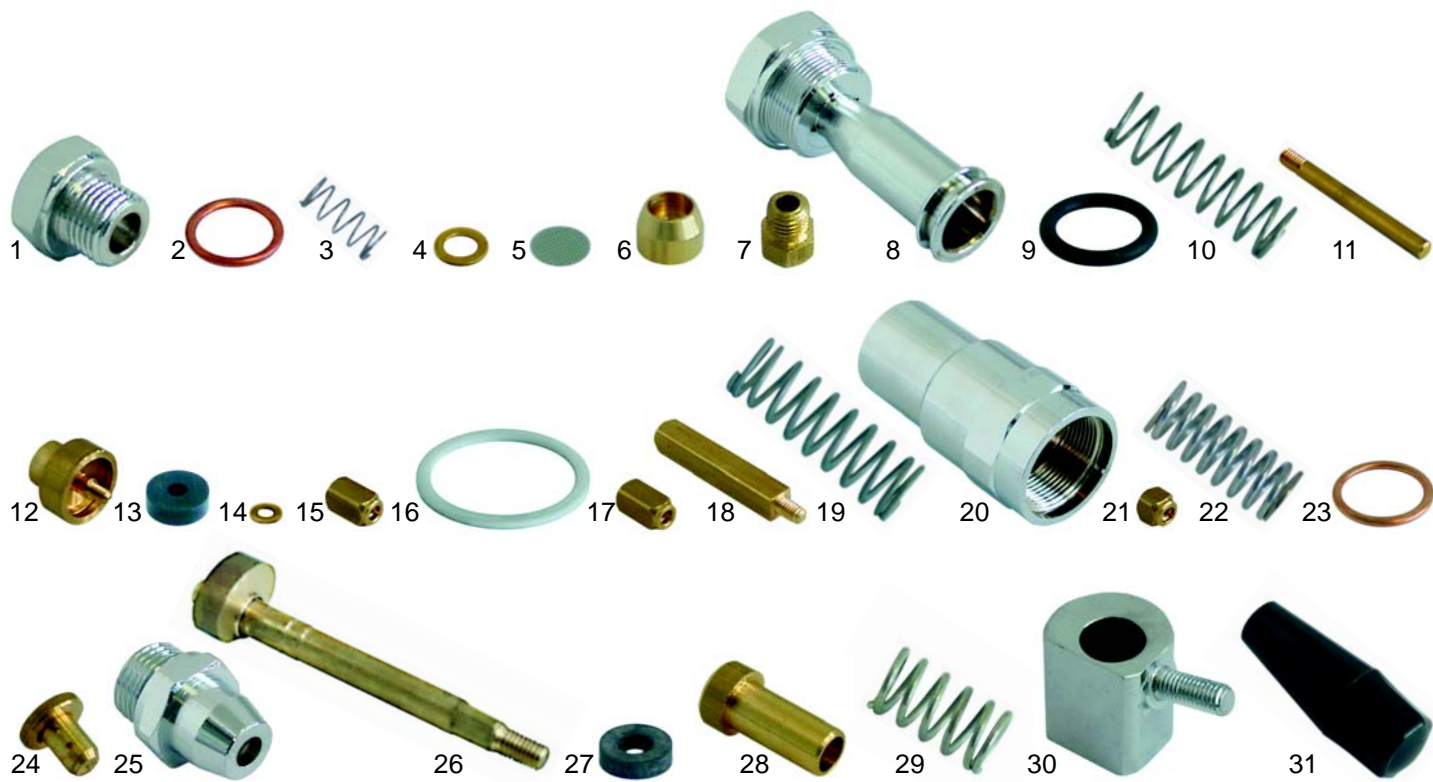

Item	Order	Description
1	529445	Water level glass
2	529357	Gasket
3	529356	Spring
4	529358	Bush
5	529354	Gasket
6	529429	Water level glass
7	528222	O-ring
8	529396	Pressure washer
9	529397	Pipe screw

Taps

Item	Order	Description
1	529503	Tap (Steam/water) /cpl.
2	111062	Button spring
3	111060	Button spring

Item	Order	Description
1	528926	Gasket
2	528745	O-ring

Item	Order	Description
1	529850	Tap (Steam/water) /cpl., (ceramics)
2	111173	Button (black)
3	111174	Button (Granat)
4	528927	Gasket
5	528928	O-ring
6	528929	Upper part/cpl.

Pipe

Item	Order	Description
1	529851	Steam pipe
1	529852	Steam pipe (stainless steel)
2	529853	Water pipe
3	528401	Gasket
4	528708	Spring
5	529547	Pressure washer
6	529545	O-ring

V

Group

Suitable for Vfa-express

Item	Order	Description
1	528519	Ending cap
2	528520	Cu-gasket
3	528521	Spring
4	528522	Washer
5	528326	Filter
6	528321	Bush
7	528486	Jet
8	528523	Trumpet
9	528525	O-ring
10	528526	Spring
11	528527	Shaft