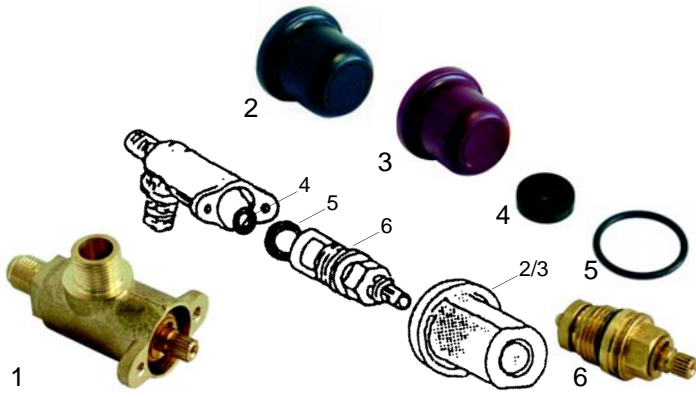

Valves

Item	Order	Description
1	529312	Safety valve, 1,8 bar, 3/8"
2	529316	Safety valve/sealed, 1,8 bar, 3/8"
3	529303	Empty valve, 1/4"
4	529361	Cu-gasket, 1/4"
5	529349	Cu-gasket, 3/8"

Water level glass

Item	Order	Description
1	529445	Water level glass
2	529357	Gasket
3	529356	Spring
4	529358	Bush
5	529354	Gasket
6	529429	Water level glass
7	528222	O-ring
8	529396	Pressure washer
9	529397	Pipe screw

Taps

Item	Order	Description
1	529503	Tap (Steam/water) /cpl.
2	111062	Button spring
3	111060	Button spring

Item	Order	Description
1	528926	Gasket
2	528745	O-ring

Item	Order	Description
1	529850	Tap (Steam/water) /cpl., (ceramics)
2	111173	Button (black)
3	111174	Button (Granat)
4	528927	Gasket
5	528928	O-ring
6	528929	Upper part/cpl.