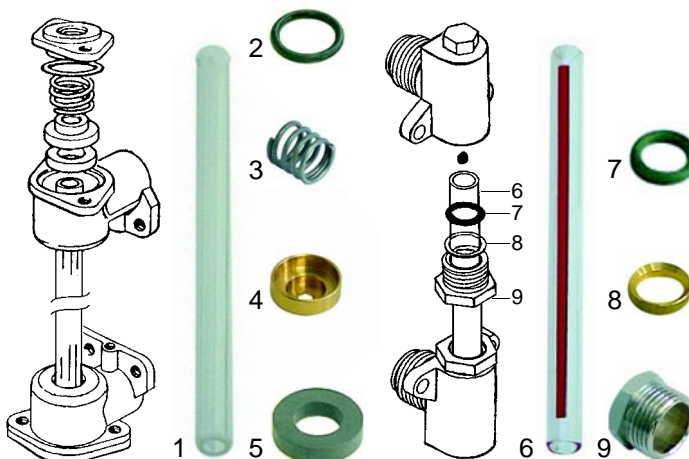

Item	Order	Description	Fitting dim.
1	346017	Main switch (minor)	
2	345037	Group switch, 2 poles, unlit	Ø25 mm
3	345162	Group switch, 2 poles, unlit	Ø25 mm

Key push buttons

Item	Order	Description
1	400378	Key push button
2	400389	Key push button
3	400393	Push button panel (Majestic)

Item	Order	Description
1	417003	Element, 1Gr, 1800W, 230V
2	417001	Element, 2Gr, 2600W, 230V
3	417187	Element, 3Gr, 3700W, 230V
4	528488	Gasket (Klingerit)
5	528925	Gasket (Klingerit)

Manometer

Item	Order	Description
1	541208	Manometer/double scale

Valves

Item	Order	Description
1	529312	Safety valve, 1,8 bar, 3/8"
2	529316	Safety valve/sealed, 1,8 bar, 3/8"
3	529303	Empty valve, 1/4"
4	529361	Cu-gasket, 1/4"
5	529349	Cu-gasket, 3/8"

Water level glass

Item	Order	Description
1	529445	Water level glass
2	529357	Gasket
3	529356	Spring
4	529358	Bush
5	529354	Gasket
6	529429	Water level glass
7	528222	O-ring
8	529396	Pressure washer
9	529397	Pipe screw

Taps