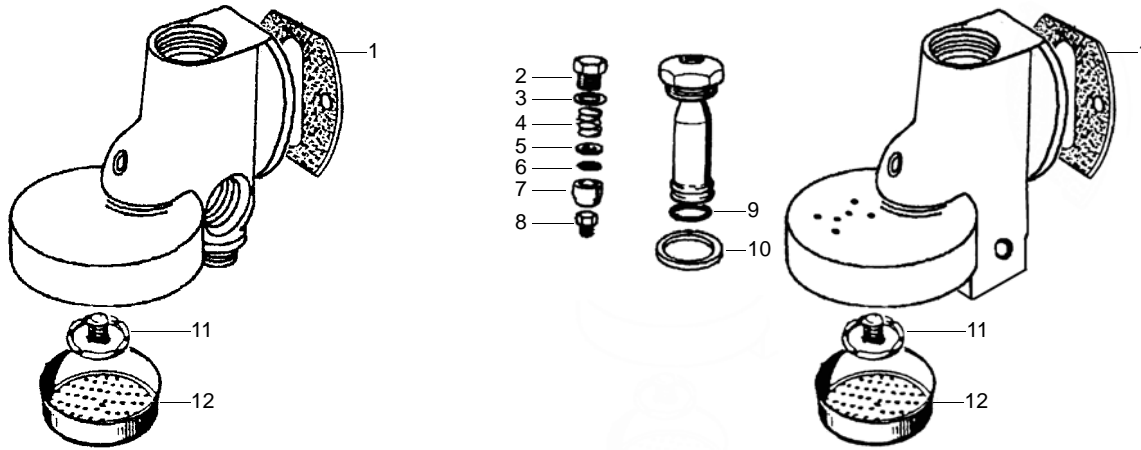

Group

Item	Order	Description	Item	Order	Description	Item	Order	Description
1	528172	Group gasket	5	528522	Washer	9	528525	Gasket
2	528519	Ending cap	6	528326	Filter	10	528524	Gasket
3	528520	Cu-gasket	7	528321	Bush	11	529081	Divider
4	528521	Spring	8	528486	Jet	12	529080	Shower