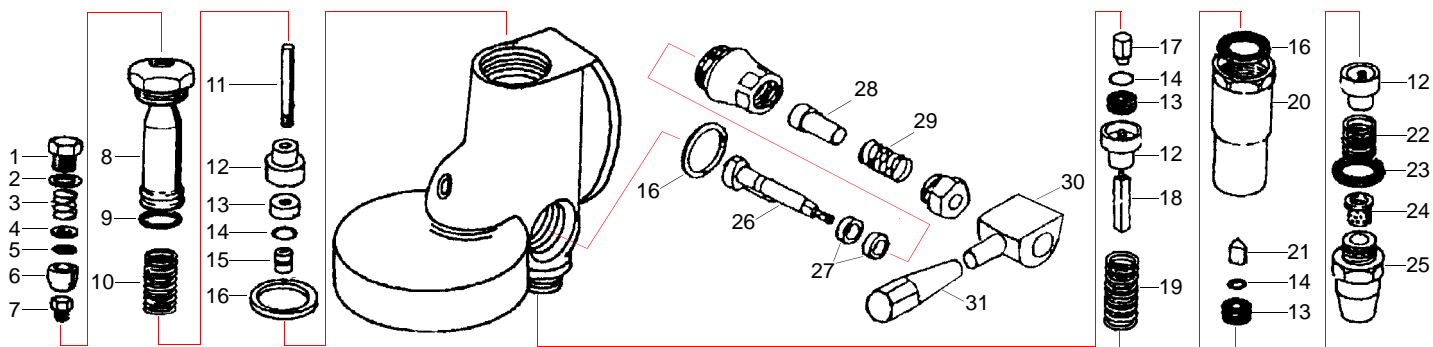

Item	Order	Description
1	529503	Tap (Steam/water) /cpl.
2	111062	Button spring
3	111060	Button spring

Item	Order	Description
1	528926	Gasket
2	528745	O-ring

Item	Order	Description
1	529850	Tap (Steam/water) /cpl., (ceramics)
2	111173	Button (black)
3	111174	Button (Granat)
4	528927	Gasket
5	528928	O-ring
6	528929	Upper part/cpl.

Pipe

Item	Order	Description
1	529851	Steam pipe
1	529852	Steam pipe (stainless steel)
2	529853	Water pipe
3	528401	Gasket
4	528708	Spring
5	529547	Pressure washer
6	529545	O-ring

V

Group

Suitable for Vfa-express

Item	Order	Description
1	528519	Ending cap
2	528520	Cu-gasket
3	528521	Spring
4	528522	Washer
5	528326	Filter
6	528321	Bush
7	528486	Jet
8	528523	Trumpet
9	528525	O-ring
10	528526	Spring
11	528527	Shaft

Item	Order	Description
5	529004	3/8", 1 way, curved/closed
6	529008	3/8", 2 ways, distance 44mm
7	529007	3/8", 2 ways, distance 55mm/short
8	529006	3/8", 2 ways, distance 55mm/long