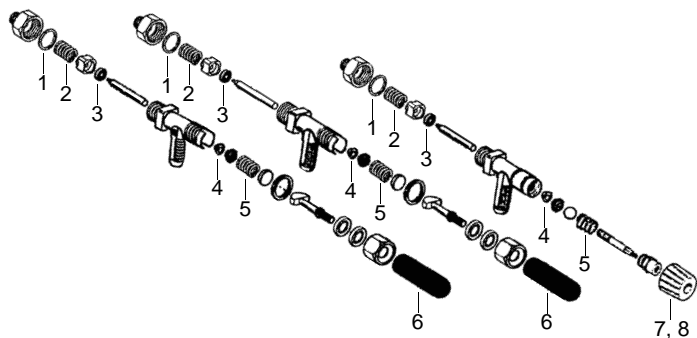

Water inlet valve

Item	Order	Description
1	529551	Water inlet valve
2	528862	Lever
3	111051	Handle
4	528863	Lever
5	111052	Handle
6	528864	Lever
7	111010	Handle

Item	Order	Description
1	528865	Gasket
2	528866	Spring
3	528302	Gasket, 15 x 5,5 x 4mm
4	528790	Retention valve/cpl.
5	528867	Gasket (teflon)
6	528307	Spring

Taps

Item	Order	Description
1	529834	Steam and water tap/cpl.
2	529550	Steam and water tap/cpl.
3	529835	Steam and water tap/cpl.

Item	Order	Description
1	528865	Gasket
2	528868	Spring
3	528302	Gasket
4	528303	Gasket (teflon)
5	528869	Spring
6	111037	Handle, M10
7	111038	Knob/grey
8	111039	Knob/black

Item	Order	Description
5	529004	3/8", 1 way, curved/closed
6	529008	3/8", 2 ways, distance 44 mm
7	529007	3/8", 2 ways, distance 55 mm/short
8	529006	3/8", 2 ways, distance 55 mm/long