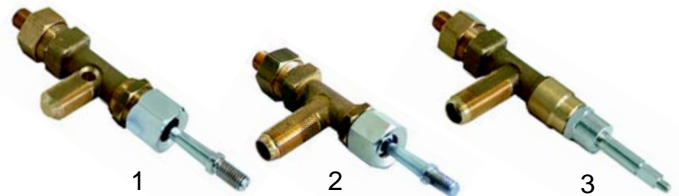

Valves

Item	Order	Description
1	529312	Safety valve, 1,8 bar, 3/8"
2	529316	Safety valve/sealed, 1,8 bar, 3/8"
3	529309	Safety valve, 1,8 bar, M18 x 1,5
4	529349	Cu-gasket, 3/8"

Item	Order	Description
1	529303	Empty valve, 1/4"
2	529361	Cu-gasket, 1/4"
3	528790	Retention valve, 3/8"

Item	Order	Description
1	529554	Valve/cpl.
2	528206	O-ring
3	528282	O-ring
4	528859	Washer
5	528860	Spring

Drain sump

Item	Order	Description
1	529751	Drain sump

Level glass

Item	Order	Description
1	529390	Level glass, 30 x 110mm
2	529392	Gasket
3	529391	Level glass gasket
4	528861	Screen (Plastic)

Water inlet valve

Item	Order	Description
1	529551	Water inlet valve
2	528862	Lever
3	111051	Handle
4	528863	Lever
5	111052	Handle
6	528864	Lever
7	111010	Handle

Item	Order	Description
1	528865	Gasket
2	528866	Spring
3	528302	Gasket, 15 x 5,5 x 4mm
4	528790	Retention valve/cpl.
5	528867	Gasket (teflon)
6	528307	Spring

Taps

Item	Order	Description
1	529834	Steam and water tap/cpl.
2	529550	Steam and water tap/cpl.
3	529835	Steam and water tap/cpl.

Item	Order	Description
1	528865	Gasket
2	528868	Spring
3	528302	Gasket
4	528303	Gasket (teflon)
5	528869	Spring
6	111037	Handle, M10
7	111038	Knob/grey
8	111039	Knob/black