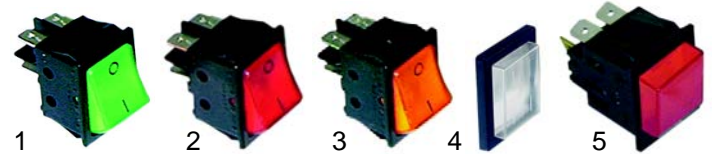

Lucifer

Item	Order	Description
1	370053	cpl., 3 ways, 230V AC
2	370061	Solenoid square base, 3 ways
3	370072	cpl., 1/8", 2 ways, 230V AC
3	370088	cpl., 1/4", 2 ways, 230V AC
4	371031	Magnetic coil, 230V AC

Pressure switch

Item	Order	Description
1	541021	Pressure switch
2	390324	Safety thermostat

Switches

Item	Order	Description
1	345145	Main switch
2	345114	Main switch
3	111012	Knob

Item	Order	Description
1	301003	Switch, 2 poles, 30 x 22 mm
2	301001	Switch, 2 poles, 30 x 22 mm
3	301018	Push button, 2 poles 30 x 22 mm
4	301036	Protective cover
5	345098	Push button, 2 poles, 27,2 x 22,2 mm

Item	Order	Description
1	345103	Microswitch
2	346072	Microswitch

Level controller

Item	Order	Description
1	400230	Level controller (RL40/1E/11), 230 V
2	400017	Level controller (RL30/1E-2C/11), 230 V
3	380136	Base, 11 poles

Item	Order	Description
1	400019	Level controller (RL30-1E-2C/F), 230 V
2	400020	Level probe, 150mm

Flowmeter

Item	Order	Description
1	400222	Flowmeter, 1/4"
2	400004	Flowmeter, 1/4"
3	400256	Plug
4	400257	Flowmeter turbine
5	400258	Case gasket