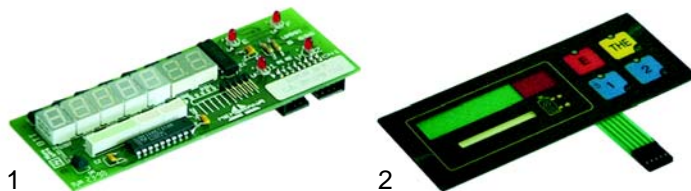

Item	Order	Description
1	400492	Key push button board
2	400493	Push button panel