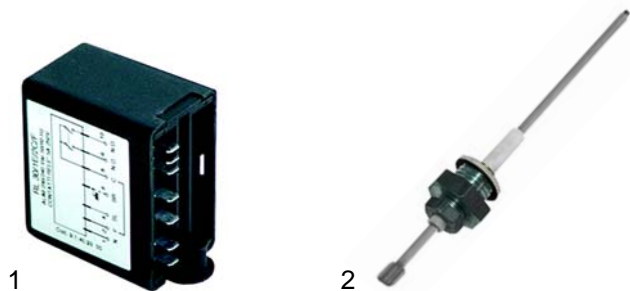

Lucifer

Item	Order	Description
1	370053	cpl., 3 ways, 230V AC
2	370061	Solenoid square base, 3 ways
3	370072	cpl., 1/8", 2 ways, 230V AC
3	370088	cpl., 1/4", 2 ways, 230V AC
4	371031	Magnetic coil, 230V AC

Pressure switch

Item	Order	Description
1	541021	Pressure switch
2	390324	Safety thermostat

Switches

Item	Order	Description
1	345145	Main switch
2	345114	Main switch
3	111012	Knob

Item	Order	Description
1	301003	Switch, 2 poles, 30 x 22 mm
2	301001	Switch, 2 poles, 30 x 22 mm
3	301018	Push button, 2 poles 30 x 22 mm
4	301036	Protective cover
5	345098	Push button, 2 poles, 27,2 x 22,2 mm

Item	Order	Description
1	345103	Microswitch
2	346072	Microswitch

Level controller

Item	Order	Description
1	400230	Level controller (RL40/1E/11), 230 V
2	400017	Level controller (RL30/1E-2C/11), 230 V
3	380136	Base, 11 poles

Item	Order	Description
1	400019	Level controller (RL30-1E-2C/F), 230 V
2	400020	Level probe, 150mm

Flowmeter

Item	Order	Description
1	400222	Flowmeter, 1/4"
2	400004	Flowmeter, 1/4"
3	400256	Plug
4	400257	Flowmeter turbine
5	400258	Case gasket