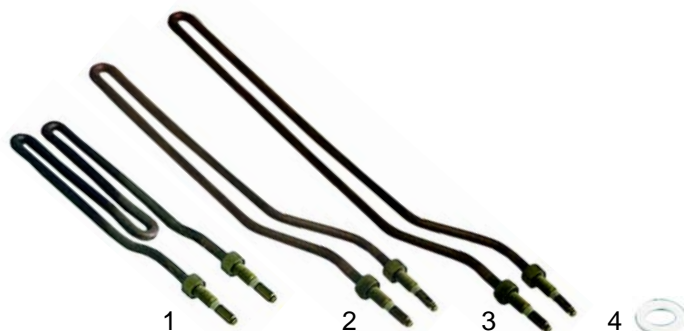

Item	Order	Description
1	400334	Push button panel

Elements

Item	Order	Description
1	417023	1 group, 1750W, 230V
2	417024	2 groups, 2 circuits, 2600W, 230V
3	417140	3 groups, 2 circuits, 4000W, 230V

Elements

Item	Order	Description
1	417025	2 groups, 3 circuits, 2600W, 230V
1	417028	2 groups, 3 circuits, 3000W, 230V
2	417141	3 groups, 3 circuits, 4500W, 230V
3	528010	Element gasket (teflon)
4	528304	Element gasket (klingerit)