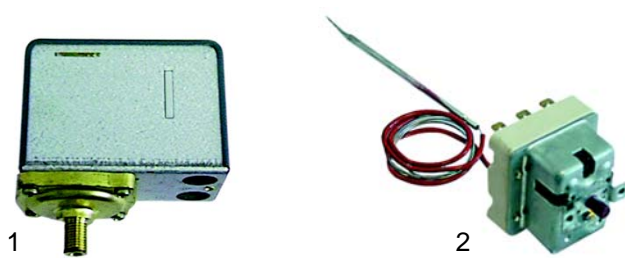

Solenoid valves

Scem/Parker

Item	Order	Description
1	370057	cpl., 3 ways, 230V AC
2	370062	Solenoid square base, 3 ways
3	370206	cpl., 1/8", 2 ways, 230V AC
3	370067	cpl., 1/4", 2 ways, 230V AC
4	371029	Magnetic coil, 230V AC

Lucifer

Item	Order	Description
1	370053	cpl., 3 ways, 230V AC
2	370061	Solenoid square base, 3 ways
3	370072	cpl., 1/8", 2 ways, 230V AC
3	370088	cpl., 1/4", 2 ways, 230V AC
4	371031	Magnetic coil, 230V AC

Pressure switch

Item	Order	Description
1	541021	Pressure switch
2	390324	Safety thermostat

Switches

Item	Order	Description
1	345145	Main switch
2	345114	Main switch
3	111012	Knob

Item	Order	Description
1	301003	Switch, 2 poles, 30 x 22 mm
2	301001	Switch, 2 poles, 30 x 22 mm
3	301018	Push button, 2 poles 30 x 22 mm
4	301036	Protective cover
5	345098	Push button, 2 poles, 27,2 x 22,2 mm

Item	Order	Description
1	400019	Level controller (RL30-1E-2C/F), 230 V
2	400020	Level probe, 150mm

Flowmeter

Item	Order	Description
1	400222	Flowmeter, 1/4"
2	400004	Flowmeter, 1/4"
3	400256	Plug
4	400257	Flowmeter turbine
5	400258	Case gasket