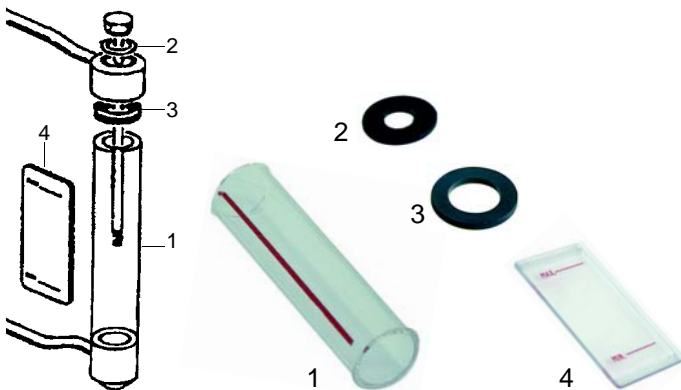

Boiler gaskets

Item	Order	Description
1	528133	Boiler gasket (teflon), 165 x 150 x 3 mm
2	528858	Boiler gasket (teflon), (Sprint)

Manometers

Item	Order	Description
1	541220	Manometer/doublescale
2	541244	Manometer/doublescale, 0 - 3 bar

Valves

Item	Order	Description
1	529312	Safety valve, 1,8 bar, 3/8"
2	529316	Safety valve/sealed, 1,8 bar, 3/8"
3	529309	Safety valve, 1,8 bar, M18 x 1,5
4	529349	Cu-gasket, 3/8"

Item	Order	Description
1	529303	Empty valve, 1/4"
2	529361	Cu-gasket, 1/4"
3	528790	Retention valve, 3/8"

Item	Order	Description
1	529554	Valve/cpl.
2	528206	O-ring
3	528282	O-ring
4	528859	Washer
5	528860	Spring

Drain sump

Item	Order	Description
1	529751	Drain sump

Level glass

Item	Order	Description
1	529390	Level glass, 30 x 110mm
2	529392	Gasket
3	529391	Level glass gasket
4	528861	Screen (Plastic)