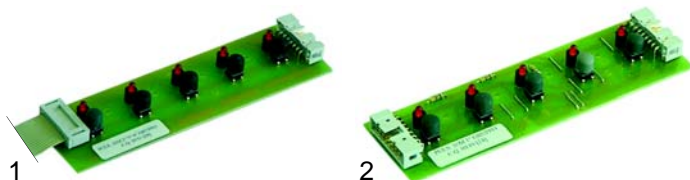

Pressure switch

Item	Order	Description
1	541021	Pressure switch
2	390324	Safety thermostat

Switches

Item	Order	Description
1	345145	Main switch
2	345114	Main switch
3	111012	Knob

Item	Order	Description
1	301003	Switch, 2 poles, 30 x 22 mm
2	301001	Switch, 2 poles, 30 x 22 mm
3	301018	Push button, 2 poles 30 x 22 mm
4	301036	Protective cover
5	345098	Push button, 2 poles, 27,2 x 22,2 mm

Item	Order	Description
1	345103	Microswitch
2	346072	Microswitch

Level controller

Item	Order	Description
1	400230	Level controller (RL40/1E/11), 230 V
2	400017	Level controller (RL30/1E-2C/11), 230 V
3	380136	Base, 11 poles

Item	Order	Description
1	400019	Level controller (RL30-1E-2C/F), 230 V
2	400020	Level probe, 150mm

Flowmeter

Item	Order	Description
1	400222	Flowmeter, 1/4"
2	400004	Flowmeter, 1/4"
3	400256	Plug
4	400257	Flowmeter turbine
5	400258	Case gasket

Key push buttons

Item	Order	Description
1	400488	Key push button/cpl., 1 group
1	400489	Key push button/cpl., 2 - 4 groups
2	400343	Push button panel

Item	Order	Description
1	400490	Key push button/right
2	400491	Key push button/left