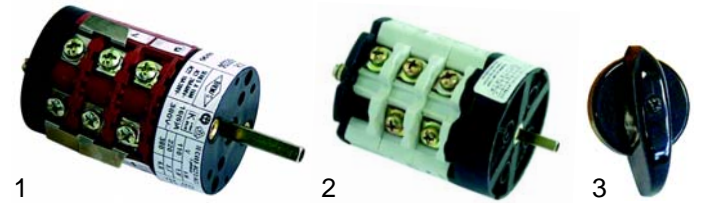

Lucifer

Item	Order	Description
1	370053	cpl., 3 ways, 230V AC
2	370061	Solenoid square base, 3 ways
3	370072	cpl., 1/8", 2 ways, 230V AC
3	370088	cpl., 1/4", 2 ways, 230V AC
4	371031	Magnetic coil, 230V AC

Pressure switch

Item	Order	Description
1	541021	Pressure switch
2	390324	Safety thermostat

Switches

Item	Order	Description
1	345145	Main switch
2	345114	Main switch
3	111012	Knob

Item	Order	Description
1	301003	Switch, 2 poles, 30 x 22 mm
2	301001	Switch, 2 poles, 30 x 22 mm
3	301018	Push button, 2 poles 30 x 22 mm
4	301036	Protective cover
5	345098	Push button, 2 poles, 27,2 x 22,2 mm

Item	Order	Description
1	345103	Microswitch
2	346072	Microswitch

Level controller

Item	Order	Description
1	400230	Level controller (RL40/1E/11), 230 V
2	400017	Level controller (RL30/1E-2C/11), 230 V
3	380136	Base, 11 poles

Item	Order	Description
1	400019	Level controller (RL30-1E-2C/F), 230 V
2	400020	Level probe, 150mm

Flowmeter

Item	Order	Description
1	400222	Flowmeter, 1/4"
2	400004	Flowmeter, 1/4"
3	400256	Plug
4	400257	Flowmeter turbine
5	400258	Case gasket