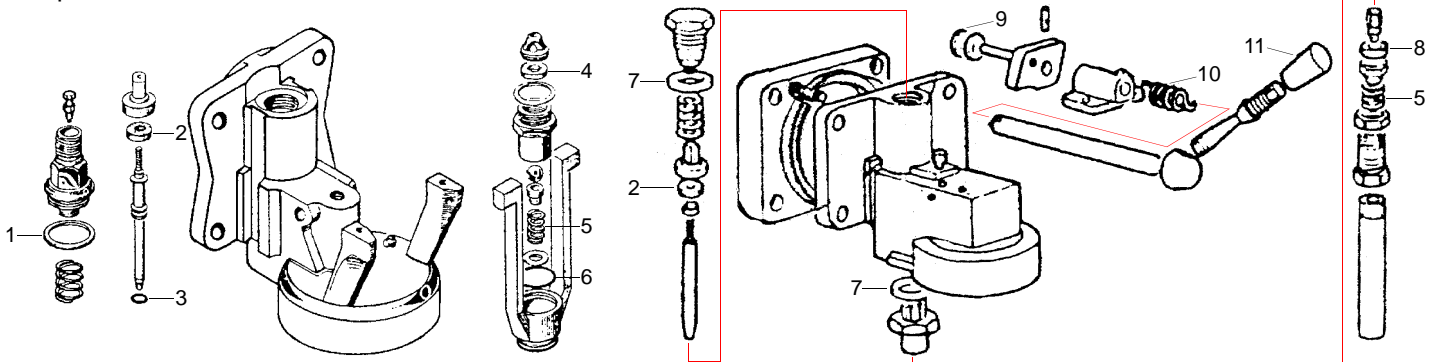

Group

NS 85

Manual