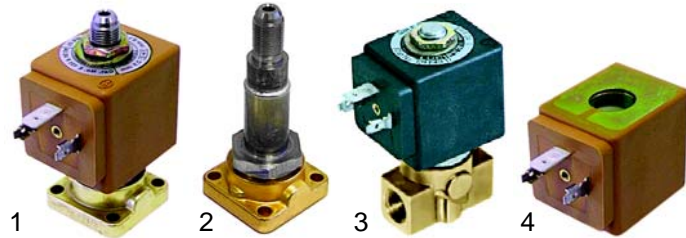

Solenoid valves

Scem/Parker

Item	Order	Description
1	370057	cpl., 3 ways, 230V AC
2	370062	Solenoid square base, 3 ways
3	370206	cpl., 1/8", 2 ways, 230V AC
3	370067	cpl., 1/4", 2 ways, 230V AC
4	371029	Magnetic coil, 230V AC

Lucifer

Item	Order	Description
1	370053	cpl., 3 ways, 230V AC
2	370061	Solenoid square base, 3 ways
3	370072	cpl., 1/8", 2 ways, 230V AC
3	370088	cpl., 1/4", 2 ways, 230V AC
4	371031	Magnetic coil, 230V AC

Pressure switch

Item	Order	Description
1	541021	Pressure switch
2	390324	Safety thermostat

Switches

Item	Order	Description
1	345145	Main switch
2	345114	Main switch
3	111012	Knob

Item	Order	Description
1	301003	Switch, 2 poles, 30 x 22 mm
2	301001	Switch, 2 poles, 30 x 22 mm
3	301018	Push button, 2 poles 30 x 22 mm
4	301036	Protective cover
5	345098	Push button, 2 poles, 27,2 x 22,2 mm

Item	Order	Description
1	400019	Level controller (RL30-1E-2C/F), 230 V
2	400020	Level probe, 150mm

Flowmeter

Item	Order	Description
1	400222	Flowmeter, 1/4"
2	400004	Flowmeter, 1/4"
3	400256	Plug
4	400257	Flowmeter turbine
5	400258	Case gasket