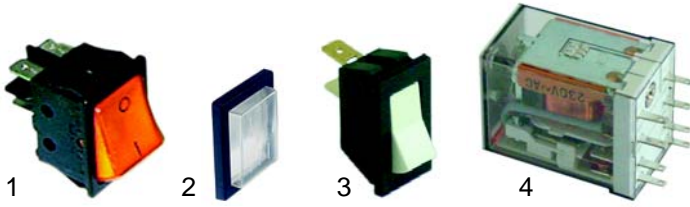

Item	Order	Description	Model	OEM
1	301002	Switch	RR45	3253
2	301036	Protecting cap	RR45	3253
3	346143	Switch	BFD	
4	380358	Relay, 230V	RR45 CC45