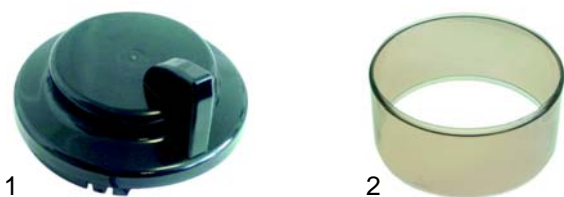

Item	Order	Description	Model	OEM
1	527400	Adjusting wheel	RR45A	28371
2	527415	Adjusting wheel	RR45S	2720
3	527201	Grind wheel pair	BFD	5185

Item	Order	Description	Model	OEM
1	527202	Grind wheel pair	RR45 CC45	4433
2	527268	Grind wheel holder	RR45 CC45	4984

Item	Order	Description	Model	OEM
1	527306	Ground coffee lid	RR45S CC45S	2746
2	527305	Clear plastic/ground container	RR45 CC45	2652

Item	Order	Description	Model	OEM
1	527301	Ground coffee lid	BFD	
2	527300	Clear plastic/ground container	BFD	