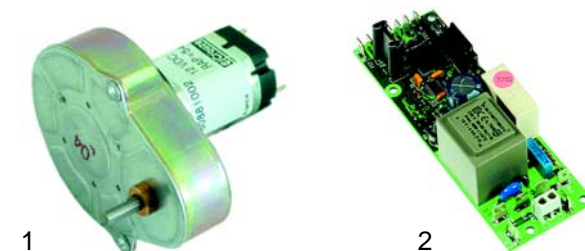

Item	Order	Description	Model	OEM
1	500237	Motor + gearbox	RR45A electronic	3288
2	400566	Board	RR45A electronic