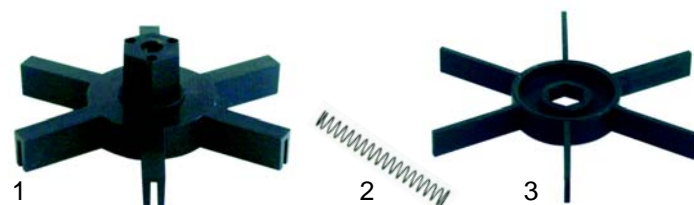

Item	Order	Description	Model	OEM
1	527554	Star (middle)	RR45 CC45	2728
2	527555	Spring	RR45 CC45	2029
3	527556	Star (lower)	RR45 CC45	2729