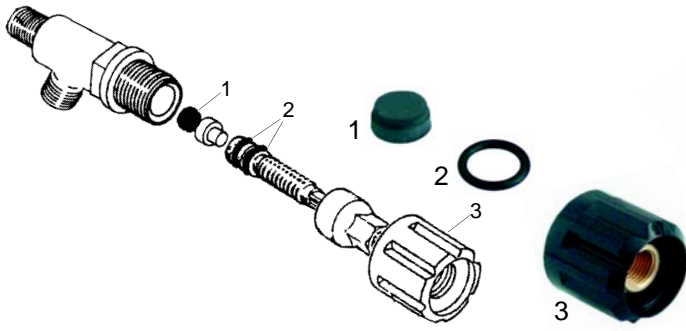

Item	Order	Description
1	528022	Gasket, 1 1/4" (teflon)
2	528789	Boiler gasket, 5 holes

Manometer

Item	Order	Description
1	541285	Manometer/double scale

Valves

Item	Order	Description
1	529312	Safety valve, 1,8 bar, 3/8"
2	529316	Safety valve/sealed, 1,8 bar, 3/8"
3	529303	Empty valve (stainless steel), 1/4"
4	529304	Empty valve, 1/4"
5	529361	Cu-gasket, 1/4"
6	529349	Cu-gasket, 3/8"

Item	Order	Description
1	528790	Retention valve
2	528791	Expansion valve

Level glass

Item	Order	Description
1	528792	Level glass/cpl.
2	528793	O-ring
3	528794	Level glass
4	528795	Gasket

Taps

Item	Order	Description
1	528796	Gasket
2	528797	O-ring
3	111013	Knob