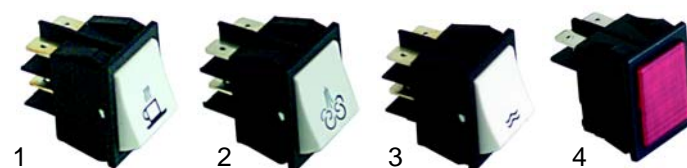

Solenoid valves

Scem/Parker

Item	Order	Description
1	370212	cpl., 1/8", 3 Wege, 230 V
2	370067	cpl., 1/4", 2 Wege, 230 V
2	370206	cpl., 1/8", 2 Wege, 230 V
3	371029	Magnetic coil, 230 V

Accessories

Item	Order	Description
1	371090	Plug
2	371095	O-ring (viton)
2	371100	O-ring (silicon)

Pressure switches

Item	Order	Description
1	541021	Pressure switch
2	520139	Membrans

Thermostats

Item	Order	Description
1	390367	Contact thermostat, 130 °C, 2 poles
2	390368	Boiler-Thermostat, +40 – +150 °C, 1 pole

Switches

Item	Order	Description
1	346079	Main switch
2	111012	Knob
3	345044	Microswitch

Switches

Item	Order	Description
1	346081	Switches/coffee
2	346082	Push button/steam
3	346083	Push button/water
4	359155	Signal lamp/red

Level controller

Item	Order	Description
1	400019	Level controller (RL30/1E-2C/F)

Flowmeter

Item	Order	Description
1	400222	Flowmeter, 1/4"
2	400256	Plug
3	400257	Flowmeter turbine
4	400258	Case gasket

Key push buttons