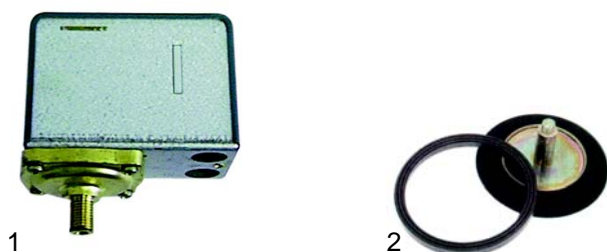

Solenoid valves

Scem/Parker

Item	Order	Description
1	370212	cpl., 1/8", 3 Wege, 230 V
2	370067	cpl., 1/4", 2 Wege, 230 V
2	370206	cpl., 1/8", 2 Wege, 230 V
3	371029	Magnetic coil, 230 V

Accessories

Item	Order	Description
1	371090	Plug
2	371095	O-ring (viton)
2	371100	O-ring (silicon)

Pressure switches

Item	Order	Description
1	541021	Pressure switch
2	520139	Membrans

Thermostats

Item	Order	Description
1	390367	Contact thermostat, 130 °C, 2 poles
2	390368	Boiler-Thermostat, +40 – +150 °C, 1 pole

Level controller

Item	Order	Description
1	400019	Level controller (RL30/1E-2C/F)

Flowmeter

Item	Order	Description
1	400222	Flowmeter, 1/4"
2	400256	Plug
3	400257	Flowmeter turbine
4	400258	Case gasket

Key push buttons