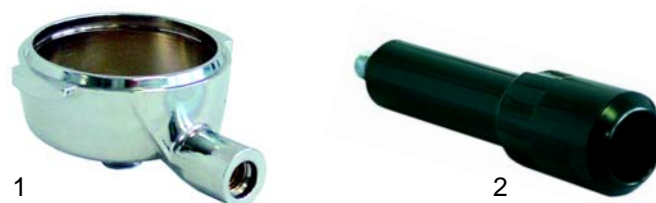

Filter holder

Item	Order	Description
1	529204	Filter holder, M12, 3/8"
2	529044	Filter holder handle, M12