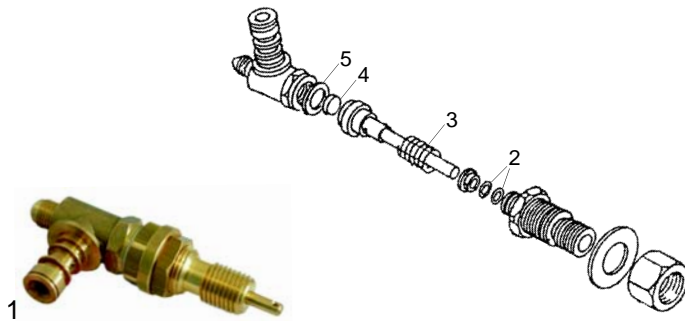

Item	Order	Description
1	528790	Retention valve
2	528791	Expansion valve

Level glass

Item	Order	Description
1	528792	Level glass/cpl.
2	528793	O-ring
3	528794	Level glass
4	528795	Gasket

Taps

Item	Order	Description
1	528796	Gasket
2	528797	O-ring
3	111013	Knob

Pipes

Item	Order	Description
1	529506	Steam pipe
2	528504	O-ring
3	529701	Spring
4	529703	Washer
5	529702	Circlip ring

Item	Order	Description
1	528798	Steam pipe
2	528797	O-ring

Knobs

Item	Order	Description
1	111006	Knob, 2 mm gradience
2	111007	Knob, 1 mm gradience
3	111008	Symbol/water
4	111009	Symbol/steam

Item	Order	Description
1	529500	Steam-, water tap/cpl., 1 mm gradient

Group

Item	Order	Description
1	528803	Group gasket

Item	Order	Description
2	528485	Gasket
3	528503	Spring
4	528502	Gasket
5	528501	Cu-gasket

Item	Order	Description
2	528800	O-ring
3	528801	Gasket
4	528802	O-ring

Shower

Item	Order	Description
1	529091	Shower
2	529079	Filter holder spring

Filter holder gaskets

Item	Order	Description
1	528033	Shim gasket, 71 x 58mm
2	528065	Shim gasket, 72 x 55 x 6mm
2	528066	Shim gasket, 72 x 55 x 7mm