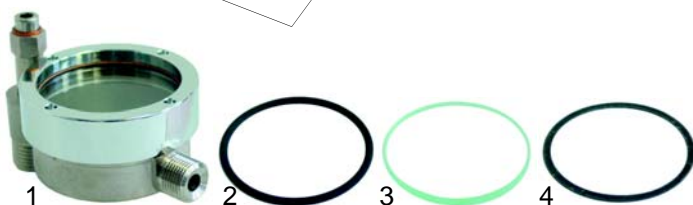

Item	Order	Description
1	528022	Gasket, 1 1/4" (teflon)
2	528789	Boiler gasket, 5 holes

Manometer

Item	Order	Description
1	541285	Manometer/double scale

Valves

Item	Order	Description
1	529312	Safety valve, 1,8 bar, 3/8"
2	529316	Safety valve/sealed, 1,8 bar, 3/8"
3	529303	Empty valve (stainless steel), 1/4"
4	529304	Empty valve, 1/4"
5	529361	Cu-gasket, 1/4"
6	529349	Cu-gasket, 3/8"

Item	Order	Description
1	528790	Retention valve
2	528791	Expansion valve

Level glass

Item	Order	Description
1	528792	Level glass/cpl.
2	528793	O-ring
3	528794	Level glass
4	528795	Gasket

Taps

Item	Order	Description
1	528796	Gasket
2	528797	O-ring
3	111013	Knob