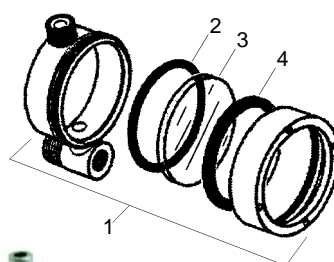

Item	Order	Description
1	400452	Key push button with Tea-push button
2	400453	Key push button (old)

Elements

Item	Order	Description
1	417045	1 group, 1 1/4", L=160mm, 1500W, 230 V
2	417080	2 groups, 1 1/4", L=240mm 2500W, 230 V
3	417125	2 groups, 1 1/4", L=290mm 1500W, 230 V
4	417126	1 group, L=200mm 1300W, 230 V

Item	Order	Description
1	417127	2 groups, 1 1/4" (L=20mm), 1400W, 230 V
2	417047	2 groups, 1 1/4" (L=410mm), 3000W, 230 V/400 V
3	417128	3/4 groups, 1 1/4" (L=500mm), 4000W, 230 V/
4	417129	3 groups, 1 1/4" (L=600mm), 1600W, 230 V

Item	Order	Description
1	528022	Gasket, 1 1/4" (teflon)
2	528789	Boiler gasket, 5 holes

Manometer

Item	Order	Description
1	541285	Manometer/double scale

Valves

Item	Order	Description
1	529312	Safety valve, 1,8 bar, 3/8"
2	529316	Safety valve/sealed, 1,8 bar, 3/8"
3	529303	Empty valve (stainless steel), 1/4"
4	529304	Empty valve, 1/4"
5	529361	Cu-gasket, 1/4"
6	529349	Cu-gasket, 3/8"

Item	Order	Description
1	528790	Retention valve
2	528791	Expansion valve

Level glass

Item	Order	Description
1	528792	Level glass/cpl.
2	528793	O-ring
3	528794	Level glass
4	528795	Gasket

Taps

Item	Order	Description
1	528796	Gasket
2	528797	O-ring
3	111013	Knob