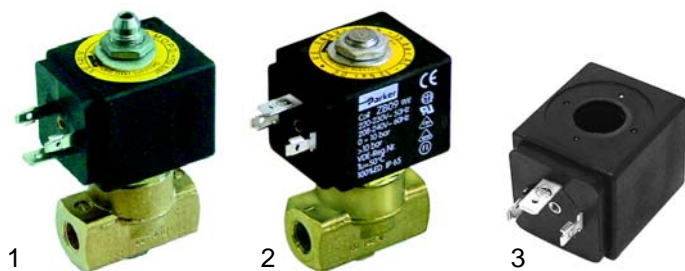

Solenoid valves

Scem/Parker

Item	Order	Description
1	370212	cpl., 1/8", 3 Wege, 230 V
2	370067	cpl., 1/4", 2 Wege, 230 V
2	370206	cpl., 1/8", 2 Wege, 230 V
3	371029	Magnetic coil, 230 V

Accessories

Item	Order	Description
1	371090	Plug
2	371095	O-ring (viton)
2	371100	O-ring (silicon)

Pressure switches

Item	Order	Description
1	541021	Pressure switch
2	520139	Membrans

Thermostats

Item	Order	Description
1	390367	Contact thermostat, 130 °C, 2 poles
2	390368	Boiler-Thermostat, +40 – +150 °C, 1 pole

Level controller

Item	Order	Description
1	400019	Level controller (RL30/1E-2C/F)

Flowmeter

Item	Order	Description
1	400222	Flowmeter, 1/4"
2	400256	Plug
3	400257	Flowmeter turbine
4	400258	Case gasket

Key push buttons

Item	Order	Description
1	400452	Key push button with Tea-push button
2	400453	Key push button (old)

Elements

Item	Order	Description
1	417045	1 group, 1 1/4", L=160mm, 1500W, 230 V
2	417080	2 groups, 1 1/4", L=240mm 2500W, 230 V
3	417125	2 groups, 1 1/4", L=290mm 1500W, 230 V
4	417126	1 group, L=200mm 1300W, 230 V