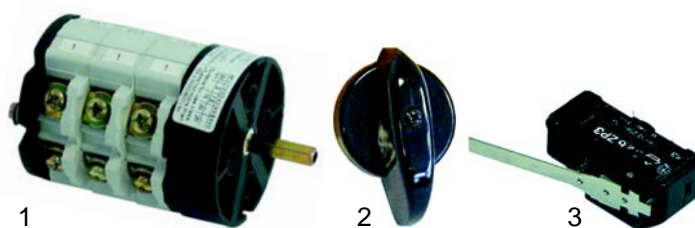

Solenoid valves

Scem/Parker

Item	Order	Description
1	370212	cpl., 1/8", 3 Wege, 230 V
2	370067	cpl., 1/4", 2 Wege, 230 V
2	370206	cpl., 1/8", 2 Wege, 230 V
3	371029	Magnetic coil, 230 V

Accessories

Item	Order	Description
1	371090	Plug
2	371095	O-ring (viton)
2	371100	O-ring (silicon)

Pressure switches

Item	Order	Description
1	541021	Pressure switch
2	520139	Membrans

Thermostats

Item	Order	Description
1	390367	Contact thermostat, 130 °C, 2 poles
2	390368	Boiler-Thermostat, +40 – +150 °C, 1 pole

Switches

Item	Order	Description
1	346079	Main switch
2	111012	Knob
3	345044	Microswitch

Switches

Item	Order	Description
1	346081	Switches/coffee
2	346082	Push button/steam
3	346083	Push button/water
4	359155	Signal lamp/red

Level controller

Item	Order	Description
1	400019	Level controller (RL30/1E-2C/F)

Flowmeter

Item	Order	Description
1	400222	Flowmeter, 1/4"
2	400256	Plug
3	400257	Flowmeter turbine
4	400258	Case gasket

Key push buttons