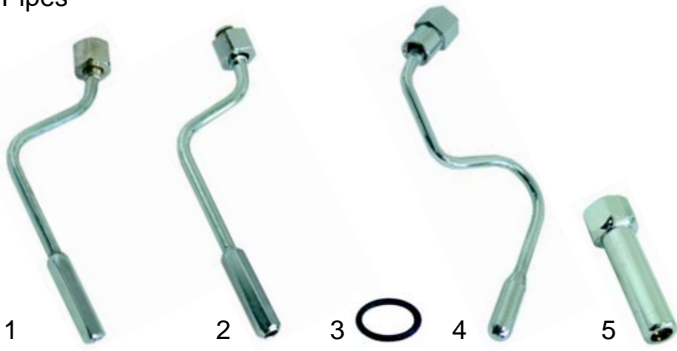

Valves

Item	Order	Description
1	529312	Safety valve, 1,8 bar, 3/8"
2	529316	Safety valv/sealed, 1,8 bar, 3/8"
3	529303	Empty valve (stainless steel), 1/4"
4	529361	Cu-gasket, 1/4"
5	529349	Cu-gasket, 3/8"

Item	Order	Description
1	529324	Expansion- and retention valve/cpl.

Level glass

Item	Order	Description
1	529438	Level glass
2	400020	Level probe, 150mm
3	529439	O-ring
4	529440	Press washer
5	529441	Pipe upper nut
6	529442	Bush

Taps

Item	Order	Description
1	528782	Steam-/Water Tap/cpl.
2	111057	Knob
3	528783	Steam-/Water Tap/cpl.
4	111124	Knob

Pipes

Item	Order	Description
1	529465	Steam pipe
2	529466	Water pipe
3	528744	O-ring
4	529467	Steam pipe
5	529468	Water pipe