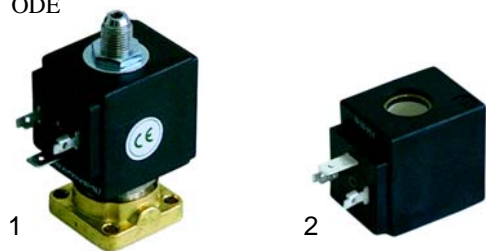

Solenoid valves

Scem/Parker

Item	Order	Description
1	370057	cpl., 3 ways, 230V AC
2	370062	Solenoid square base
3	371029	Magnetic coil, 230V AC

Lucifer

Item	Order	Description
1	370053	cpl., 230V
2	370061	Solenoid square base
3	371031	Magnetic coil, 230V AC

ODE

Item	Order	Description
1	370203	cpl., 3 ways, 230V AC
2	371150	Magnetic coil, 230V AC

Accessories

Item	Order	Description
1	371090	Plug
2	371095	O-ring (viton)
3	371100	O-ring (silicon)

Pressure switches, switches

Item	Order	Description
1	541021	Pressure switch
2	346088	Main switch

Item	Order	Description
1	346054	Main switch
2	346026	Main switch

Item	Order	Description
1	345033	Switch, 2 poles, 27,2 x 22mm
1	345090	Push button, 2 poles, 27,2 x 22mm
2	345013	Switch, 2 poles, 26,5 x 25,6mm
3	301025	Switch, 2 poles, 28 x 24mm