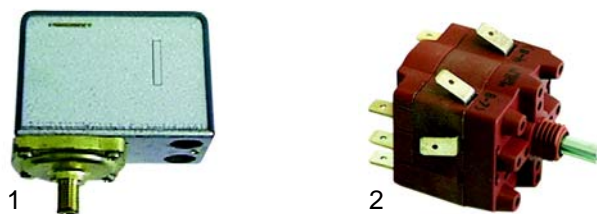

Solenoid valves

Scem/Parker

Item	Order	Description
1	370057	cpl., 3 ways, 230V AC
2	370062	Solenoid square base
3	371029	Magnetic coil, 230V AC

Lucifer

Item	Order	Description
1	370053	cpl., 230V
2	370061	Solenoid square base
3	371031	Magnetic coil, 230V AC

ODE

Item	Order	Description
1	370203	cpl., 3 ways, 230V AC
2	371150	Magnetic coil, 230V AC

Accessories

Item	Order	Description
1	371090	Plug
2	371095	O-ring (viton)
3	371100	O-ring (silicon)

Pressure switches, switches

Item	Order	Description
1	541021	Pressure switch
2	346088	Main switch

Item	Order	Description
1	346054	Main switch
2	346026	Main switch

Item	Order	Description
1	345033	Switch, 2 poles, 27,2 x 22mm
1	345090	Push button, 2 poles, 27,2 x 22mm
2	345013	Switch, 2 poles, 26,5 x 25,6mm
3	301025	Switch, 2 poles, 28 x 24mm