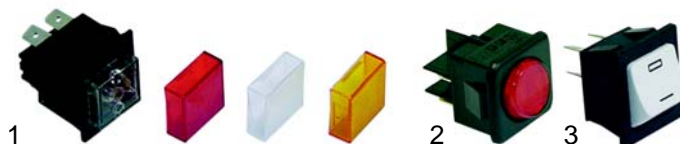

Solenoid valves

Scem/Parker

Item	Order	Description
1	370057	cpl., 3 ways, 230V AC
2	370062	Solenoid square base
3	371029	Magnetic coil, 230V AC

Lucifer

Item	Order	Description
1	370053	cpl., 230V
2	370061	Solenoid square base
3	371031	Magnetic coil, 230V AC

ODE

Item	Order	Description
1	370203	cpl., 3 ways, 230V AC
2	371150	Magnetic coil, 230V AC

Accessories

Item	Order	Description
1	371090	Plug
2	371095	O-ring (viton)
3	371100	O-ring (silicon)

Pressure switches, switches

Item	Order	Description
1	541021	Pressure switch
2	346088	Main switch

Item	Order	Description
1	346054	Main switch
2	346026	Main switch

Item	Order	Description
1	345033	Switch, 2 poles, 27,2 x 22mm
1	345090	Push button, 2 poles, 27,2 x 22mm
2	345013	Switch, 2 poles, 26,5 x 25,6mm
3	301025	Switch, 2 poles, 28 x 24mm