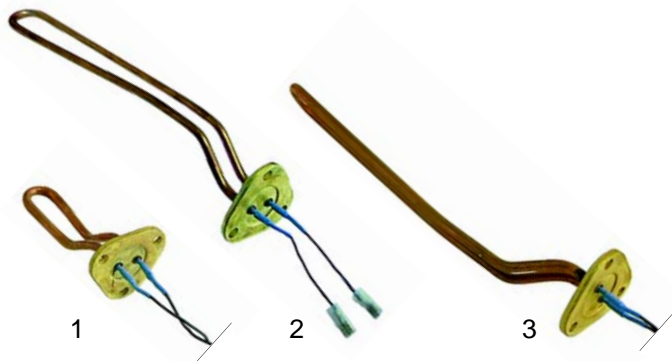

ODE

Item	Order	Description
1	370203	cpl., 3 ways, 230V AC
2	371150	Magnetic coil, 230V AC

Accessories

Item	Order	Description
1	371090	Plug
2	371095	O-ring (viton)
3	371100	O-ring (silicon)

Pressure switches, switches

Item	Order	Description
1	541021	Pressure switch
2	346088	Main switch

Item	Order	Description
1	346054	Main switch
2	346026	Main switch

Item	Order	Description
1	345033	Switch, 2 poles, 27,2 x 22mm
1	345090	Push button, 2 poles, 27,2 x 22mm
2	345013	Switch, 2 poles, 26,5 x 25,6mm
3	301025	Switch, 2 poles, 28 x 24mm

Switches, lamps

Item	Order	Description
1	345253	Micro switch
2	359417	Signal lamp, 230V

Elements

Item	Order	Description
1	417068	1 group, 600W, 230V
2	417069	2 groups, 1100W/400V
3	417070	2 groups, 1350W, 230V

Valves

Item	Order	Description
1	529312	Safety valve, 1,8 bar, 3/8"
2	529316	Safety valv/sealed, 1,8 bar, 3/8"
3	529303	Empty valve (stainless steel), 1/4"
4	529361	Cu-gasket, 1/4"
5	529349	Cu-gasket, 3/8"