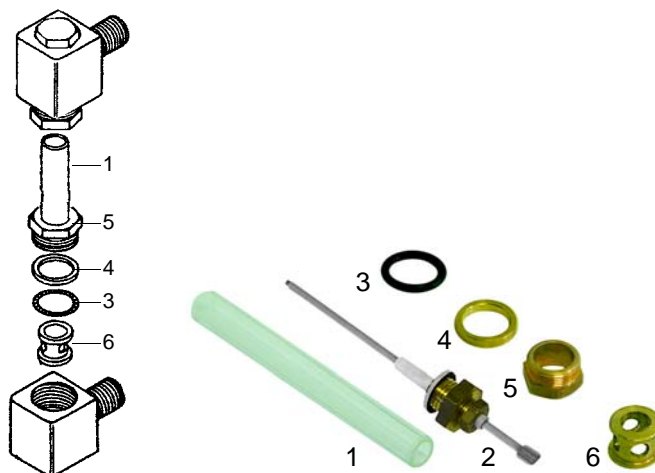

Item	Order	Description
1	417071	1 group, 1000W, 230V
2	417072	2 groups, 3000W, 230V
3	417073	2 groups, 3000W/400V
4	528027	Element gasket

Manometers

Item	Order	Description
1	541249	Manometer/double scale
2	541250	Manometer, 0 - 3 bar

Valves

Item	Order	Description
1	529312	Safety valve, 1,8 bar, 3/8"
2	529316	Safety valv/sealed, 1,8 bar, 3/8"
3	529303	Empty valve (stainless steel), 1/4"
4	529361	Cu-gasket, 1/4"
5	529349	Cu-gasket, 3/8"

Item	Order	Description
1	529324	Expansion- and retention valve/cpl.

Level glass

Item	Order	Description
1	529438	Level glass
2	400020	Level probe, 150mm
3	529439	O-ring
4	529440	Press washer
5	529441	Pipe upper nut
6	529442	Bush

Taps

Item	Order	Description
1	528782	Steam-/Water Tap/cpl.
2	111057	Knob
3	528783	Steam-/Water Tap/cpl.
4	111124	Knob

Pipes

Item	Order	Description
1	529465	Steam pipe
2	529466	Water pipe
3	528744	O-ring
4	529467	Steam pipe
5	529468	Water pipe