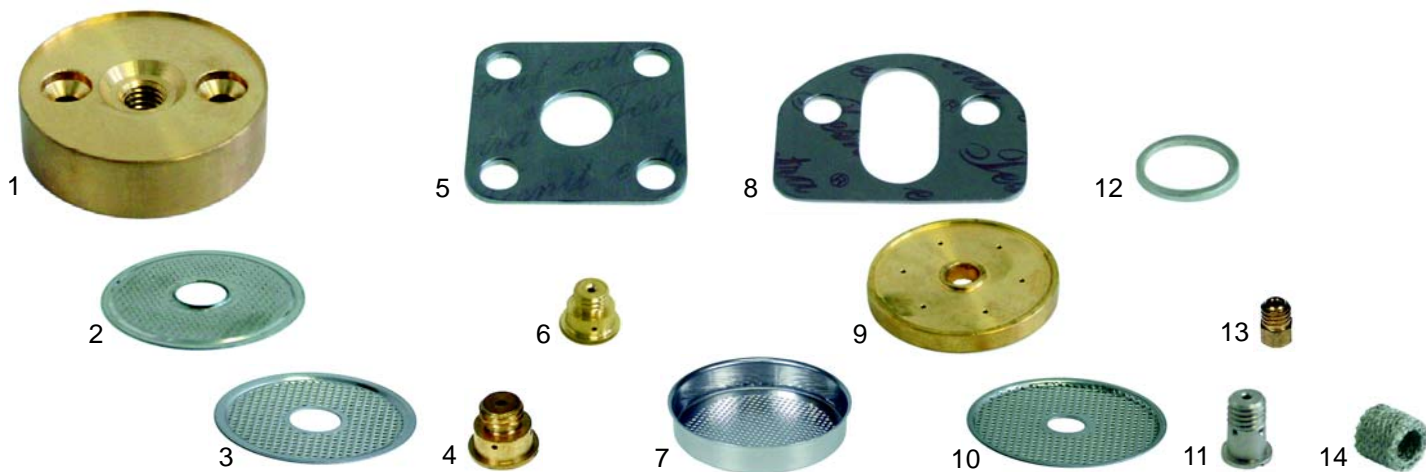

Item	Order	Description
1	529324	Expansion- and retention valve/cpl.

Level glass

Item	Order	Description
1	529438	Level glass
2	400020	Level probe, 150mm
3	529439	O-ring
4	529440	Press washer
5	529441	Pipe upper nut
6	529442	Bush

Taps

Item	Order	Description
1	528782	Steam-/Water Tap/cpl.
2	111057	Knob
3	528783	Steam-/Water Tap/cpl.
4	111124	Knob

Pipes

Item	Order	Description
1	529465	Steam pipe
2	529466	Water pipe
3	528744	O-ring
4	529467	Steam pipe
5	529468	Water pipe

Item	Order	Description
6	528784	Washer (aluminium)
7	528352	Spring
8	528786	Bush
9	529545	O-ring
10	529548	Gasket (teflon)

Group

Suitable for Marcfi/Ancas

Item	Order	Description
1	529128	Dispersion
2	529136	Shower
3	529137	Shower
4	529149	Dispersion
5	529169	Gasket