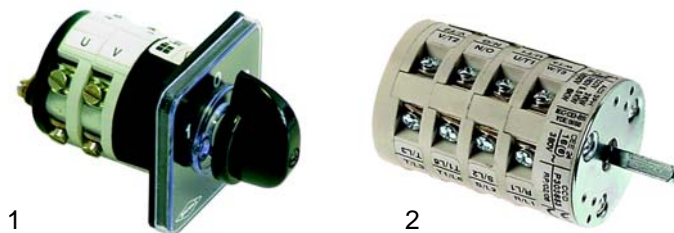

Solenoid valves

Scem/Parker

Item	Order	Description
1	370057	cpl., 3 ways, 230V AC
2	370062	Solenoid square base
3	371029	Magnetic coil, 230V AC

Lucifer

Item	Order	Description
1	370053	cpl., 230V
2	370061	Solenoid square base
3	371031	Magnetic coil, 230V AC

ODE

Item	Order	Description
1	370203	cpl., 3 ways, 230V AC
2	371150	Magnetic coil, 230V AC

Accessories

Item	Order	Description
1	371090	Plug
2	371095	O-ring (viton)
3	371100	O-ring (silicon)

Pressure switches, switches

Item	Order	Description
1	541021	Pressure switch
2	346088	Main switch

Item	Order	Description
1	346054	Main switch
2	346026	Main switch

Item	Order	Description
1	345033	Switch, 2 poles, 27,2 x 22mm
1	345090	Push button, 2 poles, 27,2 x 22mm
2	345013	Switch, 2 poles, 26,5 x 25,6mm
3	301025	Switch, 2 poles, 28 x 24mm

Item	Order	Description
1	529324	Expansion- and retention valve/cpl.

Level glass

Item	Order	Description
1	529438	Level glass
2	400020	Level probe, 150mm
3	529439	O-ring
4	529440	Press washer
5	529441	Pipe upper nut
6	529442	Bush