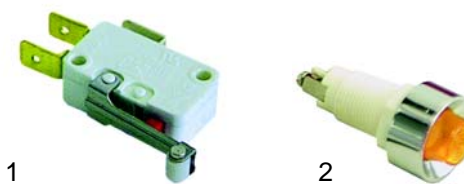

Item	Order	Description
1	541021	Pressure switch
2	346088	Main switch

Item	Order	Description
1	346054	Main switch
2	346026	Main switch

Item	Order	Description
1	345033	Switch, 2 poles, 27,2 x 22mm
1	345090	Push button, 2 poles, 27,2 x 22mm
2	345013	Switch, 2 poles, 26,5 x 25,6mm
3	301025	Switch, 2 poles, 28 x 24mm

Switches, lamps

Item	Order	Description
1	345253	Micro switch
2	359417	Signal lamp, 230V

Elements

Item	Order	Description
1	417068	1 group, 600W, 230V
2	417069	2 groups, 1100W/400V
3	417070	2 groups, 1350W, 230V