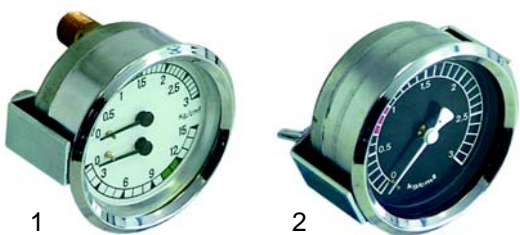

Manometers

Item	Order	Description
1	541249	Manometer/double scale
2	541250	Manometer, 0 - 3 bar