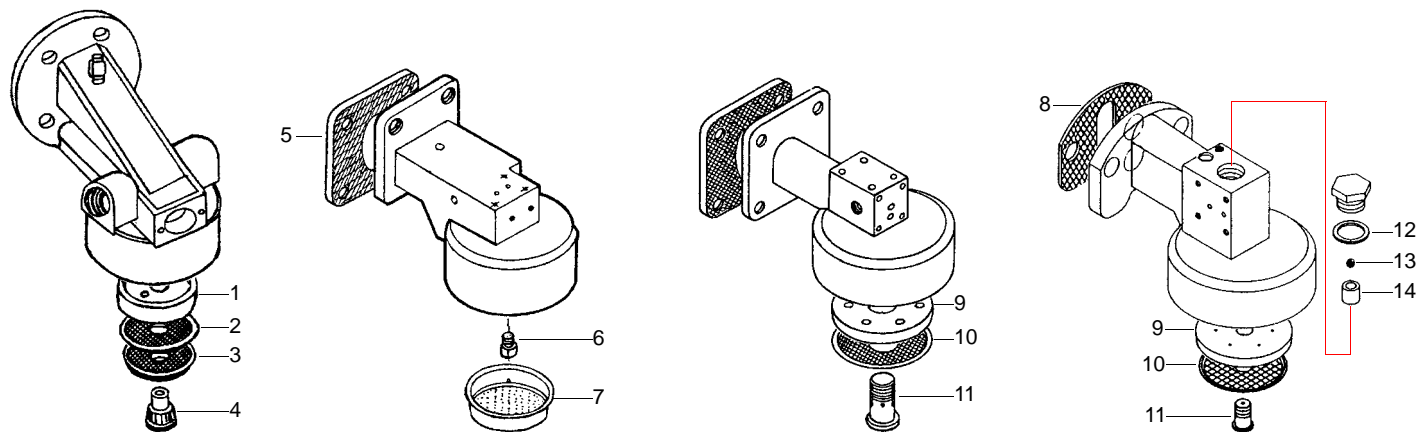

Group

Suitable for Marcfi/Ancas

Item	Order	Description
1	529128	Dispersion
2	529136	Shower
3	529137	Shower
4	529149	Dispersion
5	529169	Gasket

Item	Order	Description
6	529135	Dispersion
7	529140	Shower
8	529189	Group gasket
9	529203	Dispersion
10	529138	Shower

Item	Order	Description
11	529139	Dispersion
12	528784	Washer (aluminium)
13	528787	Jet
14	528788	Filter