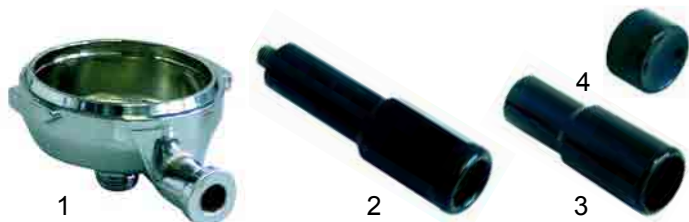

Filter holder

Item	Order	Description
1	529041	Filter holder, M12
2	529121	Filter holder handle
3	529148	Filter holder handle
4	529147	Cap