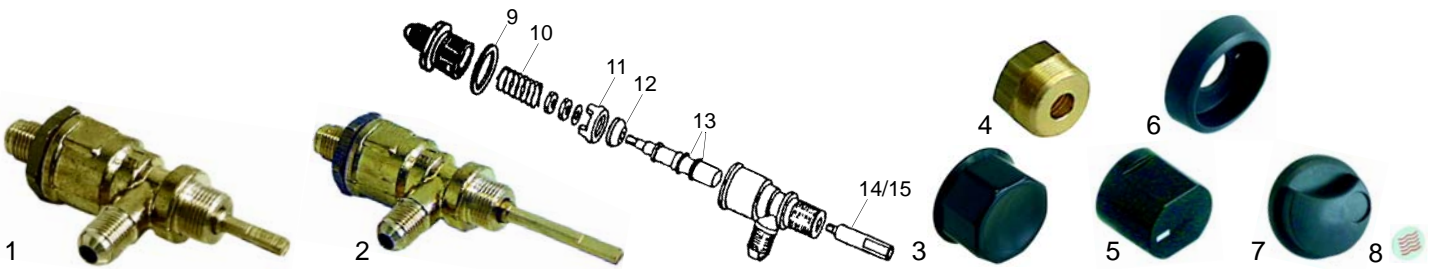

Item	Order	Description
6	529368	O-ring
7	528392	Spring
8	528419	Ball (stainless steel)
9	528768	Bush
10	529476	O-ring
11	528425	Gasket
12	528769	Bush

Item	Order	Description
13	528424	Spring
14	528420	Cu-gasket
15	528478	O-ring (viton)
16	528770	Bush
17	528422	Ball (stainless steel)
18	528421	Spring
19	528771	O-ring

Item	Order	Description
20	528772	Gasket
21	528773	Bush
22	528774	Spring
23	528775	Valve
24	528776	Gasket
25	528777	Spring

Level glass

Item	Order	Description
1	529351	Level glass
2	529357	Gasket
3	529356	Spring
4	528778	Bush

Item	Order	Description
5	529354	Gasket
6	529367	Level glass
7	529368	O-ring
8	529369	Washer

Item	Order	Description
9	529355	Plastic ball
10	529387	Level glass
11	528583	O-ring
12	528682	Washer

Water inlet valve

Item	Order	Description
1	529524	Water inlet valve/cpl.
2	529525	Water inlet valve/cpl., long axle
3	111020	Knob

Item	Order	Description
4	528779	Union nut
5	111068	Knob
6	111069	Rosette

Item	Order	Description
7	111098	Knob
8	111103	Cap