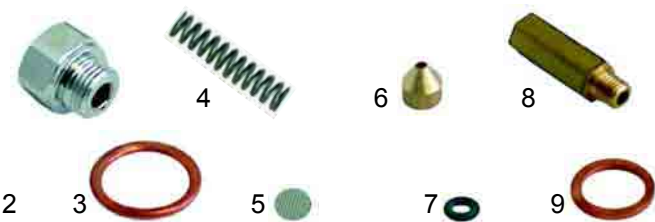

Item	Order	Description
2	528659	Ending cap
3	528520	Gasket
4	528668	Spring
5	528669	Filter
6	528670	Jet
7	528765	O-ring (viton)
8	528766	Lengthening, M6
8	528767	Lengthening, M8
9	528662	Cu-Gasket