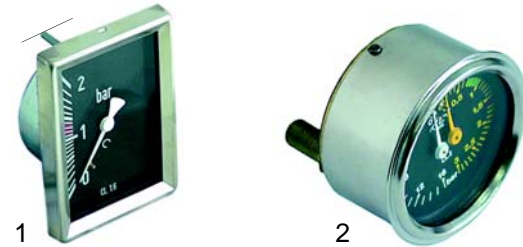

Elements

Item	Order	Description
1	417003	1 group, 1800W, 230 V

Elements

With immersion socket

Item	Order	Description
1	417116	1 group, 1800W, 230V
2	417001	2 groups, 2600W, 230 V
3	417109	3 groups, 3700W, 230V

Element gaskets

Item	Order	Description
1	528488	Gasket (klingerit)
2	528002	Gasket (teflon)

Manometers

Item	Order	Description
1	541247	Manometer, 0 - 2 bar
2	541208	Manometer, double scale

Valves

Item	Order	Description
1	529312	Safety valve, 1,8 bar, 3/8"
2	529316	Safety valve/sealed, 1,8 bar, 3/8"
3	529303	Empty valve (stainless steel), 1/4"
4	529361	Cu-gasket, 1/4"
5	529349	Cu-gasket, 3/8"