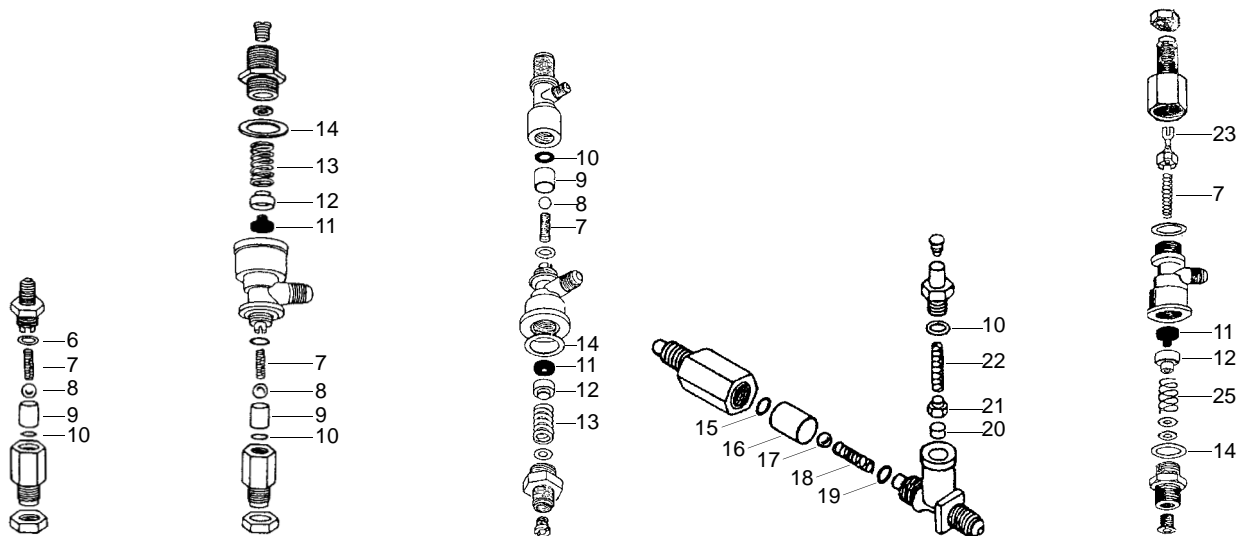

Element gaskets

Item	Order	Description
1	528488	Gasket (klingerit)
2	528002	Gasket (teflon)

Manometers

Item	Order	Description
1	541247	Manometer, 0 - 2 bar
2	541208	Manometer, double scale

Valves

Item	Order	Description
1	529312	Safety valve, 1,8 bar, 3/8"
2	529316	Safety valve/sealed, 1,8 bar, 3/8"
3	529303	Empty valve (stainless steel), 1/4"
4	529361	Cu-gasket, 1/4"
5	529349	Cu-gasket, 3/8"

Item	Order	Description
1	529322	Retention valve
2	529319	Expansion- and retention valve
3	529323	Expansion- and retention valve

Item	Order	Description
4	529321	Expansion- and retention valve
5	529320	Expansion- and retention valve

Item	Order	Description
6	529368	O-ring
7	528392	Spring
8	528419	Ball (stainless steel)
9	528768	Bush
10	529476	O-ring
11	528425	Gasket
12	528769	Bush

Item	Order	Description
13	528424	Spring
14	528420	Cu-gasket
15	528478	O-ring (viton)
16	528770	Bush
17	528422	Ball (stainless steel)
18	528421	Spring
19	528771	O-ring