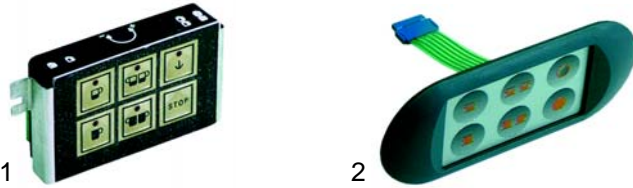

Item	Order	Description
1	371090	Plug
2	371095	O-ring (viton)
3	371100	O-ring (Silicon)

Pressure switches, thermostats

Item	Order	Description
1	541021	Pressure switch, 3 poles
2	390166	Safety thermostat, 3 poles

Level controller

Item	Order	Description
1	400019	Level controller, RL30/1E-2C/F, 230V
2	400237	Level controller, RL30/1E-2C/8, 230V
3	400020	Level probe, 150mm

Relays

Item	Order	Description
1	380151	Time relay
2	380134	Relay, DPDT
3	380137	Base, 8 poles

Flowmeter/Flow-meters

Item	Order	Description
1	400222	Flowmeter, 1/4"
2	400004	Flowmeter, 1/4"
3	400256	Plug
4	400257	Flowmeter turbine
5	400258	Case gasket

Key push buttons

Item	Order	Description
1	400379	Key push button
2	400320	Key push button cable

Item	Order	Description
1	400450	Key push button/cpl.
2	400451	Key push button

Electronics

Item	Order	Description
1	400316	Electronic box, 2 groups
2	400443	Electronic board
3	400322	Electronic box, 2 - 3 groups