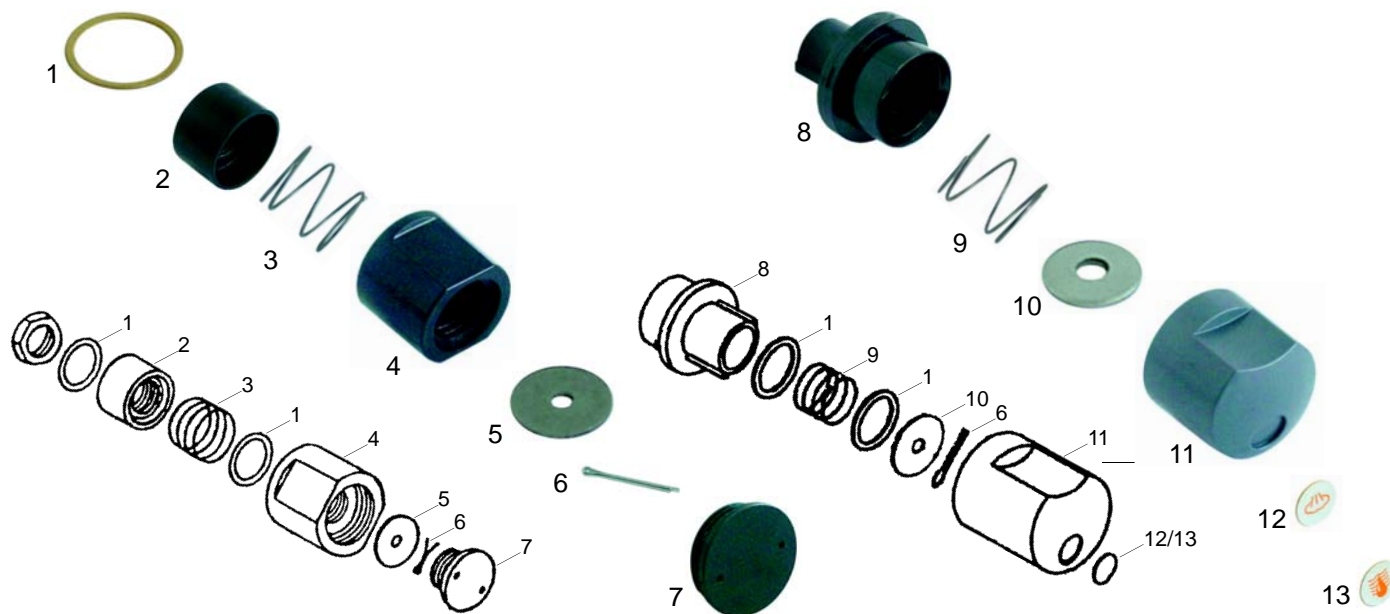

Item	Order	Description
1	529524	Water inlet valve/cpl.
2	529525	Water inlet valve/cpl., long axle
3	111020	Knob

Item	Order	Description
4	528779	Union nut
5	111068	Knob
6	111069	Rosette

Item	Order	Description
7	111098	Knob
8	111103	Cap

Item	Order	Description
9	528420	Cu-gasket
10	528423	Spring
11	528595	Bush

Item	Order	Description
12	528596	Gasket
13	528469	O-ring

Item	Order	Description
14	528597	Shaft extension, 17mm
15	528598	Shaft, 42mm

M

Taps

Suitable for Mairali

Item	Order	Description
1	529520	Steam/Water tap/cpl.
2	528427	Steam/Water tap/cpl.
3	528520	Cu-gasket
4	528648	Gasket (viton)

Item	Order	Description
5	528484	Spring
6	528649	O-ring (viton)
7	528643	Screw
8	528644	Washer

Item	Order	Description
9	528645	Spring
10	528646	Washer
11	528647	O-ring

Item	Order	Description
1	528759	Washer
2	528650	Bush
3	528780	Spring
4	111104	Knob
5	528781	Washer

Item	Order	Description
6	528762	Pin
7	111110	Cap
8	528760	Bush
9	528758	Spring