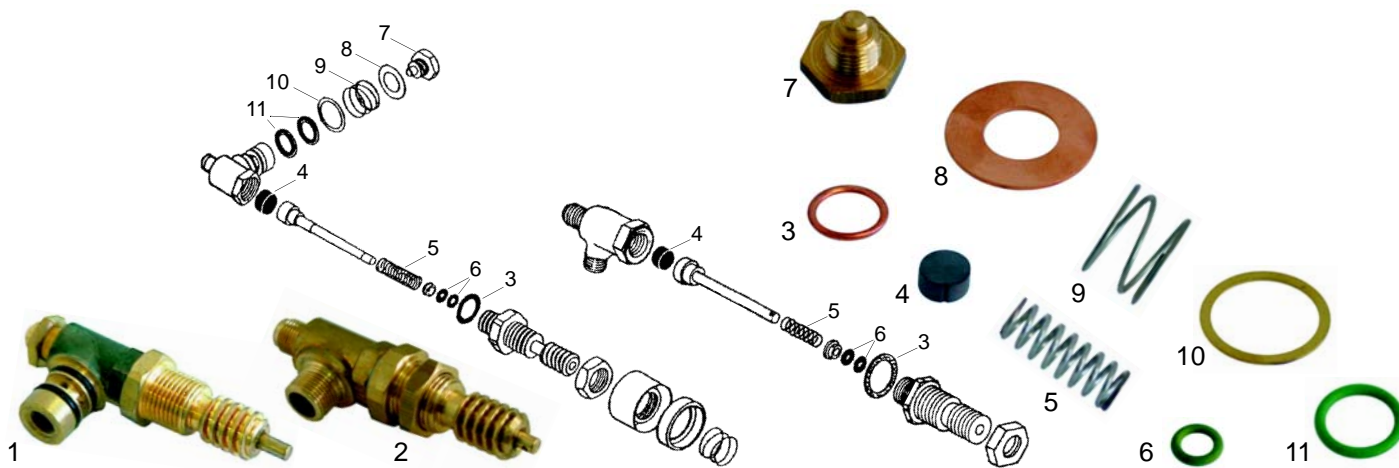

Item	Order	Description
1	529524	Water inlet valve/cpl.
2	529525	Water inlet valve/cpl., long axle
3	111020	Knob

Item	Order	Description
4	528779	Union nut
5	111068	Knob
6	111069	Rosette

Item	Order	Description
7	111098	Knob
8	111103	Cap

Item	Order	Description
9	528420	Cu-gasket
10	528423	Spring
11	528595	Bush

Item	Order	Description
12	528596	Gasket
13	528469	O-ring

Item	Order	Description
14	528597	Shaft extension, 17mm
15	528598	Shaft, 42mm

M

Taps

Suitable for Mairali

Item	Order	Description
1	529520	Steam/Water tap/cpl.
2	528427	Steam/Water tap/cpl.
3	528520	Cu-gasket
4	528648	Gasket (viton)

Item	Order	Description
5	528484	Spring
6	528649	O-ring (viton)
7	528643	Screw
8	528644	Washer