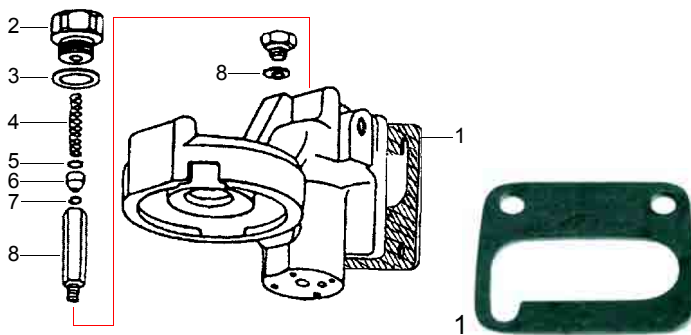

Gruppe/Group

Item	Order	Description
1	528763	Group gasket