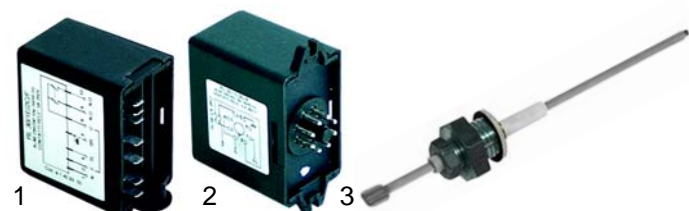

Item	Order	Description
1	371090	Plug
2	371095	O-ring (viton)
3	371100	O-ring (Silicon)

Pressure switches, thermostats

Item	Order	Description
1	541021	Pressure switch, 3 poles
2	390166	Safety thermostat, 3 poles

Schalter/Switches

Item	Order	Description
1	345157	Main switch
2	301002	Group switch
3	301015	Group switch, DPDT

Switches, lamps

Item	Order	Description
1	346066	Switch
2	346068	Push button
3	359400	Lamp/green, 8mm, 230V
4	359401	Lamp/red, 8mm, 230V

Level controller

Item	Order	Description
1	400019	Level controller, RL30/1E-2C/F, 230V
2	400237	Level controller, RL30/1E-2C/8, 230V
3	400020	Level probe, 150mm

Relays

Item	Order	Description
1	380151	Time relay
2	380134	Relay, DPDT
3	380137	Base, 8 poles