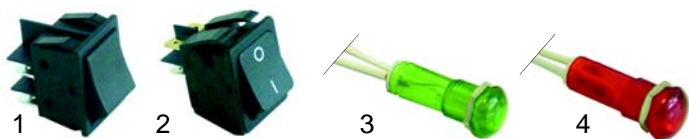

Solenoid valves

Scem/Parker

Item	Order	Description
1	370057	cpl., 3 ways, 230V AC
2	370060	cpl., 3 ways, with cable, 230V AC
3	370062	Solenoid square base

Item	Order	Description
1	370059	cpl., 3 ways, 1/4", 230V AC
2	370206	cpl., 2 ways, 230V AC
3	371029	Magnetic coil, 230V AC
4	371033	Magnetic coil, with cable, 230V AC

Item	Order	Description
1	371090	Plug
2	371095	O-ring (viton)
3	371100	O-ring (Silicon)

Pressure switches, thermostats

Item	Order	Description
1	541021	Pressure switch, 3 poles
2	390166	Safety thermostat, 3 poles

Schalter/Switches

Item	Order	Description
1	345157	Main switch
2	301002	Group switch
3	301015	Group switch, DPDT

Switches, lamps

Item	Order	Description
1	346066	Switch
2	346068	Push button
3	359400	Lamp/green, 8mm, 230V
4	359401	Lamp/red, 8mm, 230V

Level controller

Item	Order	Description
1	400019	Level controller, RL30/1E-2C/F, 230V
2	400237	Level controller, RL30/1E-2C/8, 230V
3	400020	Level probe, 150mm

Relays

Item	Order	Description
1	380151	Time relay
2	380134	Relay, DPDT
3	380137	Base, 8 poles