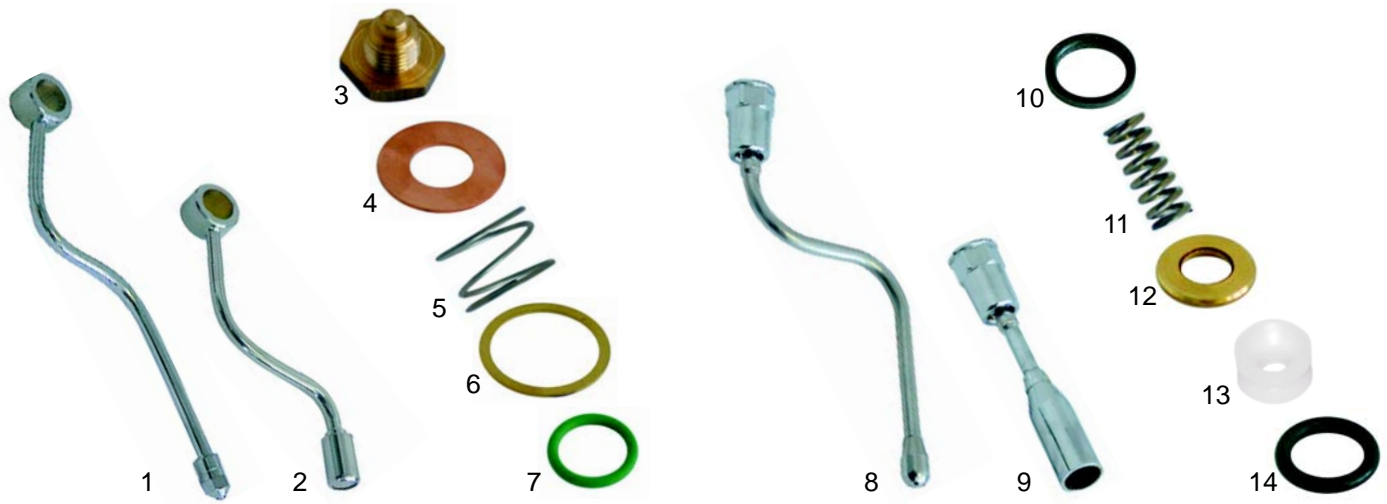

Item	Order	Description
9	528420	Cu-gasket
10	528423	Spring
11	528595	Bush

Item	Order	Description
12	528596	Gasket
13	528469	O-ring

Item	Order	Description
14	528597	Shaft extension, 17mm
15	528598	Shaft, 42mm

M

Taps

Suitable for Mairali

Item	Order	Description
1	529520	Steam/Water tap/cpl.
2	528427	Steam/Water tap/cpl.
3	528520	Cu-gasket
4	528648	Gasket (viton)

Item	Order	Description
5	528484	Spring
6	528649	O-ring (viton)
7	528643	Screw
8	528644	Washer

Item	Order	Description
9	528645	Spring
10	528646	Washer
11	528647	O-ring

Item	Order	Description
1	528759	Washer
2	528650	Bush
3	528780	Spring
4	111104	Knob
5	528781	Washer

Item	Order	Description
6	528762	Pin
7	111110	Cap
8	528760	Bush
9	528758	Spring

Item	Order	Description
10	528761	Washer
11	111122	Knob
12	111113	Cap/steam
13	111114	Cap/water

Pipes

Item	Order	Description
1	529521	Steam pipe
2	529522	Water pipe
3	528643	Banjo stem single
4	528644	Washer
5	528645	Spring