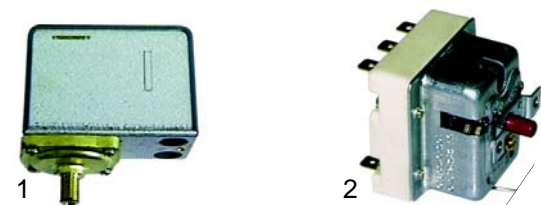

Solenoid valves

Scem/Parker

Item	Order	Description
1	370057	cpl., 3 ways, 230V AC
2	370060	cpl., 3 ways, with cable, 230V AC
3	370062	Solenoid square base

Item	Order	Description
1	370059	cpl., 3 ways, 1/4", 230V AC
2	370206	cpl., 2 ways, 230V AC
3	371029	Magnetic coil, 230V AC
4	371033	Magnetic coil, with cable, 230V AC

Item	Order	Description
1	371090	Plug
2	371095	O-ring (viton)
3	371100	O-ring (Silicon)

Pressure switches, thermostats

Item	Order	Description
1	541021	Pressure switch, 3 poles
2	390166	Safety thermostat, 3 poles