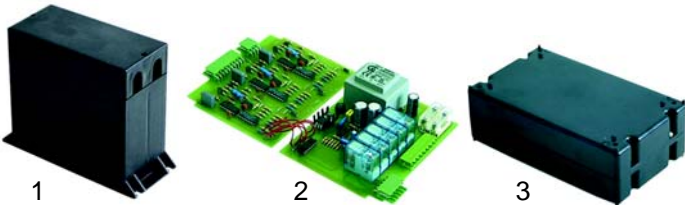

Electronics

Item	Order	Description
1	400316	Electronic box, 2 groups
2	400443	Electronic board
3	400322	Electronic box, 2 - 3 groups