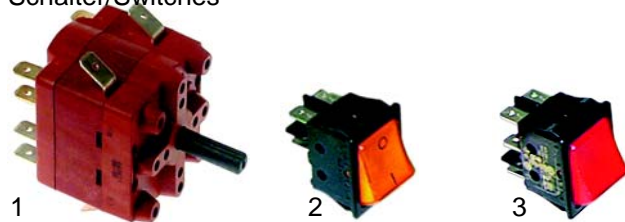

Solenoid valves

Scem/Parker

Item	Order	Description
1	370057	cpl., 3 ways, 230V AC
2	370060	cpl., 3 ways, with cable, 230V AC
3	370062	Solenoid square base

Item	Order	Description
1	370059	cpl., 3 ways, 1/4", 230V AC
2	370206	cpl., 2 ways, 230V AC
3	371029	Magnetic coil, 230V AC
4	371033	Magnetic coil, with cable, 230V AC

Item	Order	Description
1	371090	Plug
2	371095	O-ring (viton)
3	371100	O-ring (Silicon)

Pressure switches, thermostats

Item	Order	Description
1	541021	Pressure switch, 3 poles
2	390166	Safety thermostat, 3 poles

Schalter/Switches

Item	Order	Description
1	345157	Main switch
2	301002	Group switch
3	301015	Group switch, DPDT

Switches, lamps

Item	Order	Description
1	346066	Switch
2	346068	Push button
3	359400	Lamp/green, 8mm, 230V
4	359401	Lamp/red, 8mm, 230V

Level controller

Item	Order	Description
1	400019	Level controller, RL30/1E-2C/F, 230V
2	400237	Level controller, RL30/1E-2C/8, 230V
3	400020	Level probe, 150mm

Relays

Item	Order	Description
1	380151	Time relay
2	380134	Relay, DPDT
3	380137	Base, 8 poles