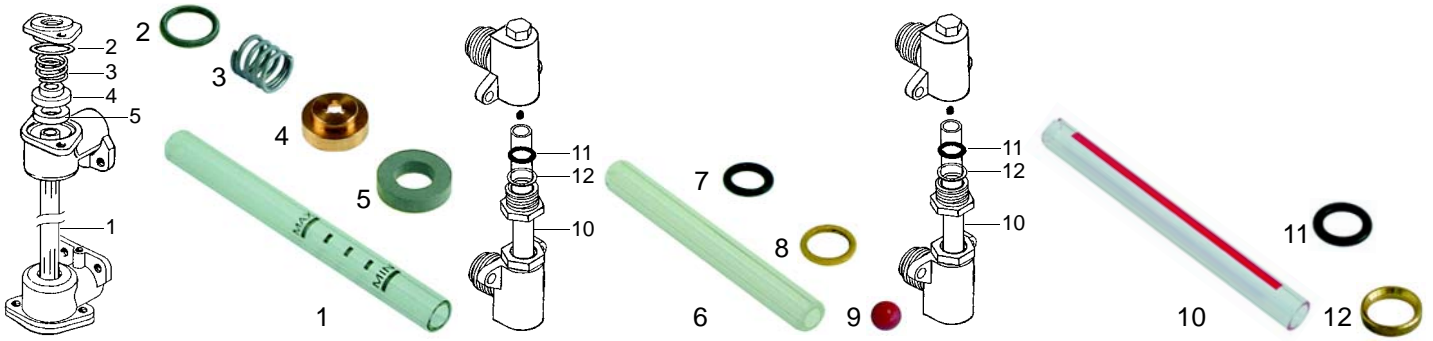

Element gaskets

Item	Order	Description
1	528488	Gasket (klingerit)
2	528002	Gasket (teflon)

Manometers

Item	Order	Description
1	541247	Manometer, 0 - 2 bar
2	541208	Manometer, double scale

Valves

Item	Order	Description
1	529312	Safety valve, 1,8 bar, 3/8"
2	529316	Safety valve/sealed, 1,8 bar, 3/8"
3	529303	Empty valve (stainless steel), 1/4"
4	529361	Cu-gasket, 1/4"
5	529349	Cu-gasket, 3/8"

Item	Order	Description
1	529322	Retention valve
2	529319	Expansion- and retention valve
3	529323	Expansion- and retention valve

Item	Order	Description
4	529321	Expansion- and retention valve
5	529320	Expansion- and retention valve

Item	Order	Description
6	529368	O-ring
7	528392	Spring
8	528419	Ball (stainless steel)
9	528768	Bush
10	529476	O-ring
11	528425	Gasket
12	528769	Bush

Item	Order	Description
13	528424	Spring
14	528420	Cu-gasket
15	528478	O-ring (viton)
16	528770	Bush
17	528422	Ball (stainless steel)
18	528421	Spring
19	528771	O-ring

Item	Order	Description
20	528772	Gasket
21	528773	Bush
22	528774	Spring
23	528775	Valve
24	528776	Gasket
25	528777	Spring

Level glass

Item	Order	Description
1	529351	Level glass
2	529357	Gasket
3	529356	Spring
4	528778	Bush