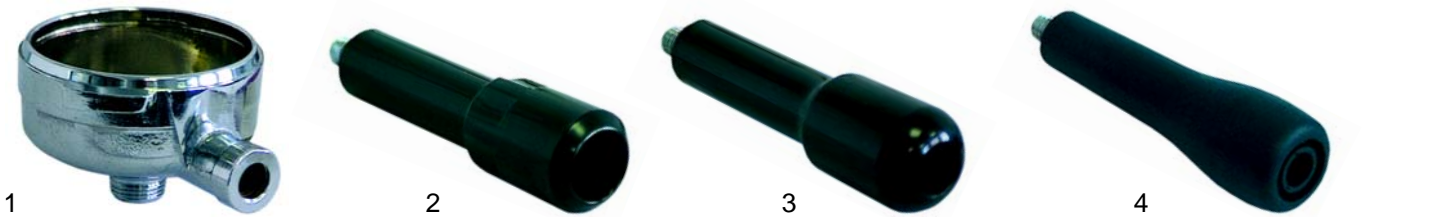

Item	Order	Description	Model	OEM
1	529059	Filter holder, M12		27304
2	529044	Filter holder handle, M12		15262

Item	Order	Description	Model	OEM
1	529045	Filter holder handle, M12		
2	111150	Filter holder handle, M12		15263010