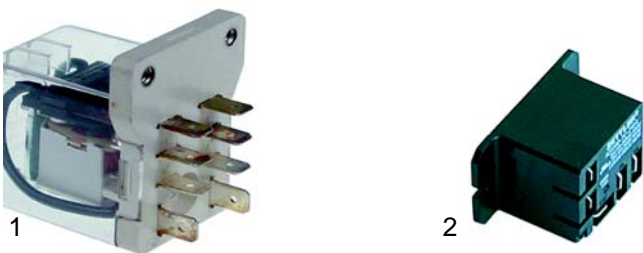

Relays

Item	Order	Description	Model	OEM
1	380315	2NO, 16A	Compact	18452
2	380307	1 changeover, 16A		18460001