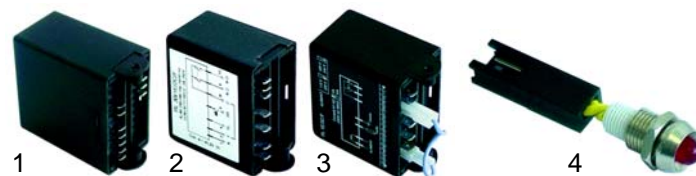

Level controllers

Item	Order	Description	Model	OEM
1	400530	RMFC2SN, 230 V	Compact	18045
2	400019	RL 30/1E-2C/F, 230 V	Argenta	18080
3	400537	RL 30/1E-2C/F Time Out, 230 V	Brava Divina	18080001
4	400538	Led Time Out	Divina	22625