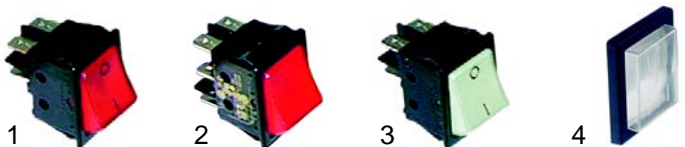

Item	Order	Description	OEM
1	371091	Plug/small	
2	371090	Plug/ big	18110
3	371095	O-Ring/viton	12305
4	371100	O-Ring/Silicon	

Pressure switches/switches

Item	Order	Description	OEM
1	541021	Pressure switch	
2	520139	Membrane-set	
3	541089	Pressure switch, 1/8"	20155

Main switches

Item	Order	Description	OEM
1	346104	Switch, 0 - I, 3-pol, 20A	18201 18211
2	346105	Switch, 0 - I, 3-pol, 32A	18207
3	346100	Changer-switch, I - 0 - 2, 20A	18104

Item	Order	Description	Model	OEM
1	346101	Changer-switch, 32A		18105
2	110205	Knob		15271
3	111155	Knob	Brava	15277999

Switches (30 x 22 mm)

Item	Order	Description	Model	OEM
1	301020	Push button (lit/red)	Compact	18266
1	301001	Switch (lit/red)	Compact Argenta Brava Divina	18260
2	301015	Changer-switch (lit/red)	Compact	18135
3	301009	Switch (lit/clear)	Argenta Brava	18262
4	301036	Protecting cover	Compact	19049