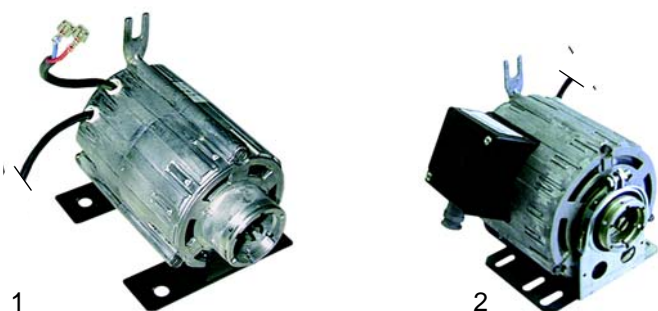

Motors

Item	Order	Description	Model	OEM
1	500072	RPM, 100 W	Compact	18304
2	500061	RPM, 165 W	Argenta, Brava, Divina	18300, 18301, 18312