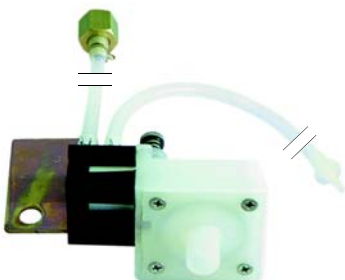

Item	Order	Description	Model	OEM
1	802108	Milk foamer/cpl.		83300000