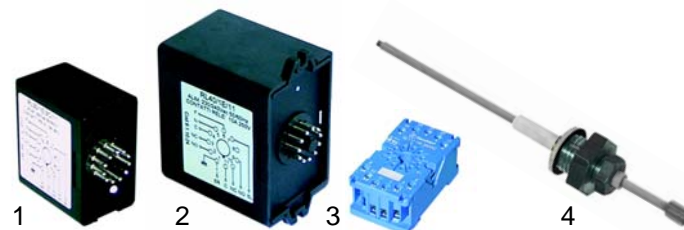

Item	Order	Description	Model	OEM
1	400017	RL 30/1E-2C/11, 230 V		
2	400230	RL 40/1E/11, 230 V	Argenta, Brava, Compact, Divina	18402
3	380136	Base, 11 poles		18600
4	400020	Level probe, 160 mm		20251
4	400551	Level probe, 255 mm		20252