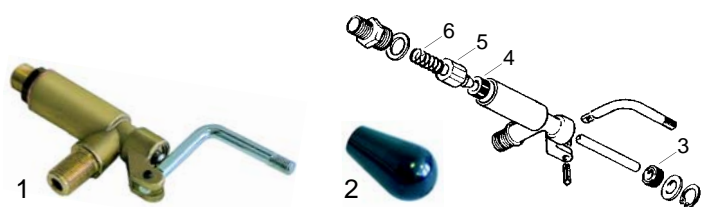

Item	Order	Description	Model	OEM
1	529303	Empty valve, 1/4"		
2	529304	Empty valve, 1/4"		56150
3	529361	Cu-gasket, 1/4"		12153
4	529349	Cu-gasket, 3/8"		12101

Item	Order	Description	Model	OEM
1	529335	Non-return valve, 1/8"	Compact	20358
2	529301	Non-return valve, 3/8"	Argenta	56151
3	529337	Expansion valve, 3/8" - 1/4"	Argenta	56152

Valves

Item	Order	Description	Model	OEM
1	529336	Expansion valve, 3/8" - 1/2"	Compact	56210
2	529333	SCNR-valve	Argenta, Brava, Divina	20361
3	529334	Expansion valve, 10 bar	Junior	56300

Level glass

Item	Order	Description	Model	OEM
1	529407	Level glass, 170 x 11 mm		21300
2	529408	Level glass gasket		12200
3	529862	Pressure washer		25652
4	529355	Plastic ball		15300

Water inlet valve

Item	Order	Description	Model	OEM
1	529632	Water inlet valve assembly	Compact	56210
2	111092	Knob M8	Argenta, Brava, Divina	20361

3	528309	Gasket		12205
4	528308	Piston gasket		12203
5	528310	Piston		25615
6	528311	Spring		10451