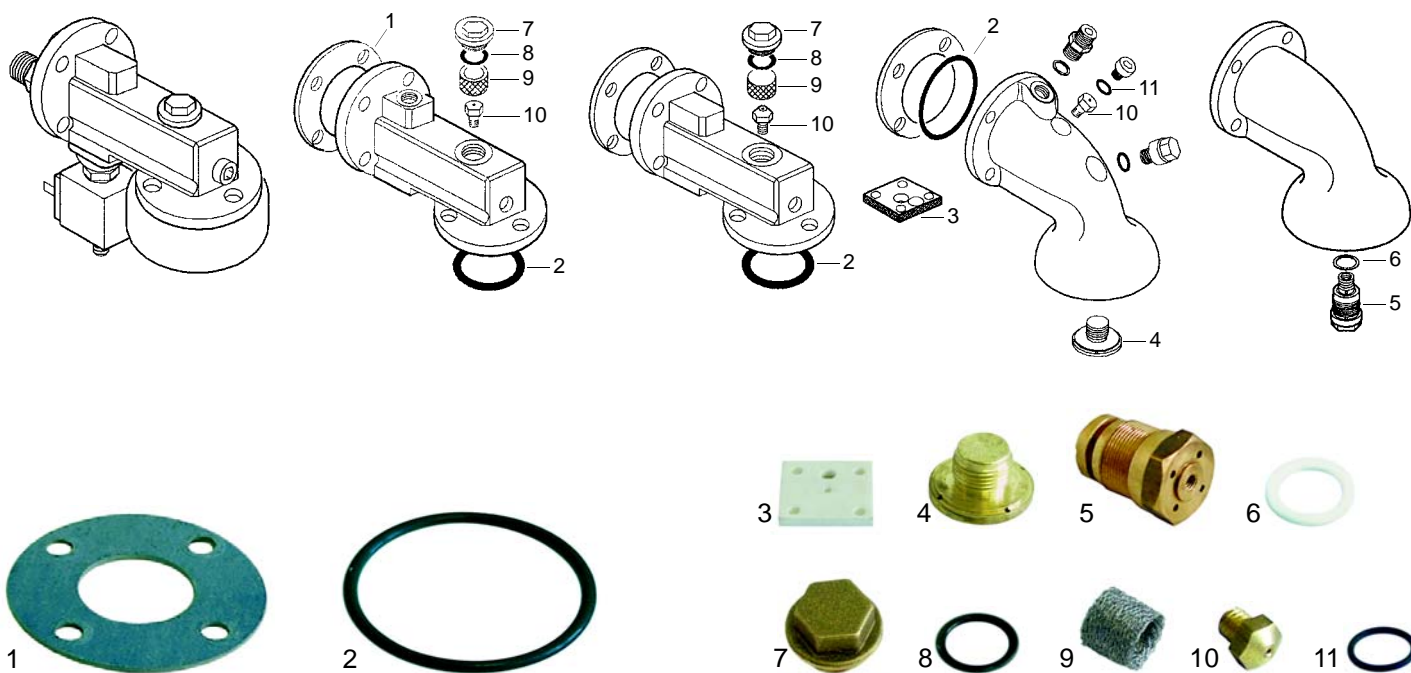

Item	Order	Description	Model	OEM
1	528152	Gasket		12002
2	528178	O-ring		12304
3	528186	Iso-board		12013
4	528174	Divider		25422004
5	528180	Jet unit		25739500
6	528179	Gasket (teflon)		12012001
7	528316	Screw cap		25789

Item	Order	Description	Model	OEM
8	528251	O-ring		12303
9	528317	Filter		10252
10	528175	Jet, 0,6		10300A
10	528176	Jet, 0,7		10300001
10	528177	Jet, 0,8		10300
11	528950	O-ring		12330