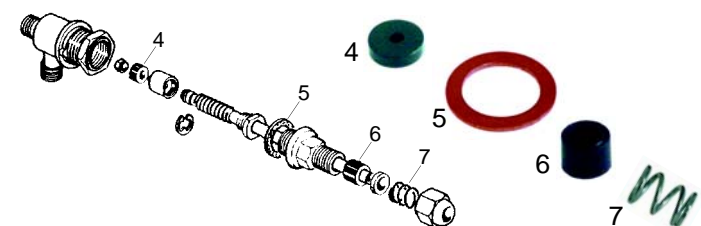

Item	Order	Description	Model	OEM
4	528308	Gasket, 15 x 4 x 4 mm		12203
5	528312	Gasket		20350
6	528313	Shaft gasket		12204
7	529719	Spring, 11,5 x 16 mm		10452