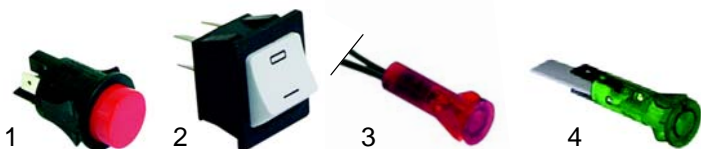

Item	Order	Description	OEM
1	371091	Plug/small	
2	371090	Plug/ big	18110
3	371095	O-Ring/viton	12305
4	371100	O-Ring/Silicon	

Pressure switches/switches

Item	Order	Description	OEM
1	541021	Pressure switch	
2	520139	Membrane-set	
3	541089	Pressure switch, 1/8"	20155

Main switches

Item	Order	Description	OEM
1	346104	Switch, 0 - I, 3-pol, 20A	18201 18211
2	346105	Switch, 0 - I, 3-pol, 32A	18207
3	346100	Changer-switch, I - 0 - 2, 20A	18104

Item	Order	Description	Model	OEM
1	346101	Changer-switch, 32A		18105
2	110205	Knob		15271
3	111155	Knob	Brava	15277999

Switches (30 x 22 mm)

Item	Order	Description	Model	OEM
1	301020	Push button (lit/red)	Compact	18266
1	301001	Switch (lit/red)	Compact Argenta Brava Divina	18260
2	301015	Changer-switch (lit/red)	Compact	18135
3	301009	Switch (lit/clear)	Argenta Brava	18262
4	301036	Protecting cover	Compact	19049