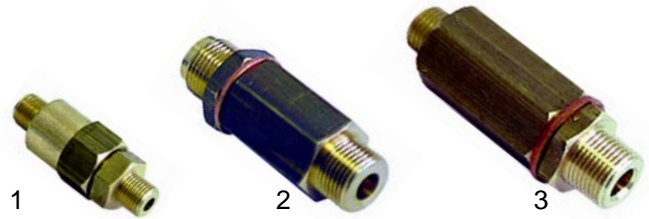

Manometers

Item	Order	Description	Model	OEM
1	541261	1/8", 2,5 bar, 40 mm	Compact	21105
2	541225	1/4", 3 bar, 52 mm	Hebel	21101
3	541223	1/8", 2,5/16 bar, 60 mm double scale	Argenta	21100 21104

Item	Order	Description	Model	OEM
1	541262	1/8", 3,0/15 bar, Ø 60mm	Brava	21112
2	541263	1/8", 2,5/16 bar, Ø 60mm	Divina	21109

Valves

Item	Order	Description	Model	OEM
1	529331	Safety valve, 1/8"		20357
2	529312	Safety valve, 3/8"		20350
3	529316	Safety valve, 3/8"	Ispel	20356
4	529332	Safety valve, 1,8 bar, 3/8"	TÜV, CE	20352 20351

Item	Order	Description	Model	OEM
1	529303	Empty valve, 1/4"		
2	529304	Empty valve, 1/4"		56150
3	529361	Cu-gasket, 1/4"		12153
4	529349	Cu-gasket, 3/8"		12101

Item	Order	Description	Model	OEM
1	529335	Non-return valve, 1/8"	Compact	20358
2	529301	Non-return valve, 3/8"	Argenta	56151
3	529337	Expansion valve, 3/8" - 1/4"	Argenta	56152