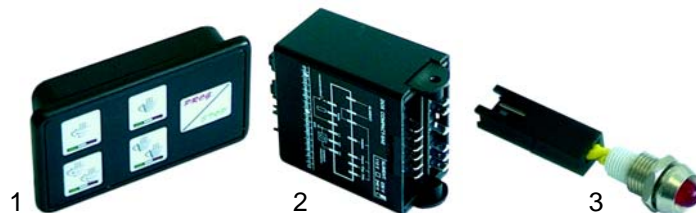

Electronics, Keyboards Compact

Item	Order	Description	Model	OEM
1	400532	5 push buttons	Compact	18371008
2	400531	Electronic box, 1gr	Compact	18045001
3	400538	Led	Compact	22623