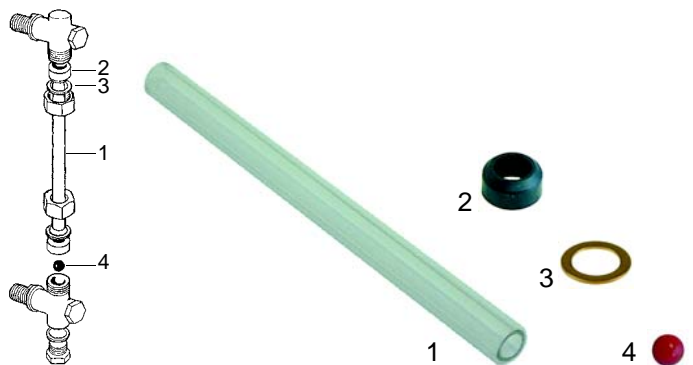

Item	Order	Description	Model	OEM
1	529303	Empty valve, 1/4"		
2	529304	Empty valve, 1/4"		56150
3	529361	Cu-gasket, 1/4"		12153
4	529349	Cu-gasket, 3/8"		12101

Item	Order	Description	Model	OEM
1	529335	Non-return valve, 1/8"	Compact	20358
2	529301	Non-return valve, 3/8"	Argenta	56151
3	529337	Expansion valve, 3/8" - 1/4"	Argenta	56152

Valves

Item	Order	Description	Model	OEM
1	529336	Expansion valve, 3/8" - 1/2"	Compact	56210
2	529333	SCNR-valve	Argenta, Brava, Divina	20361
3	529334	Expansion valve, 10 bar	Junior	56300

Level glass

Item	Order	Description	Model	OEM
1	529407	Level glass, 170 x 11 mm		21300
2	529408	Level glass gasket		12200
3	529862	Pressure washer		25652
4	529355	Plastic ball		15300