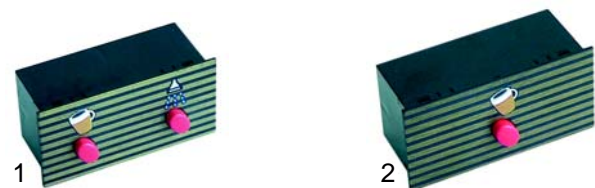

Item	Order	Description	Model	OEM
1	400546	1 switch (coffee) 1 push button (water)	AEP	18371021
2	400547	1 switch (coffee)	AEP	18371017