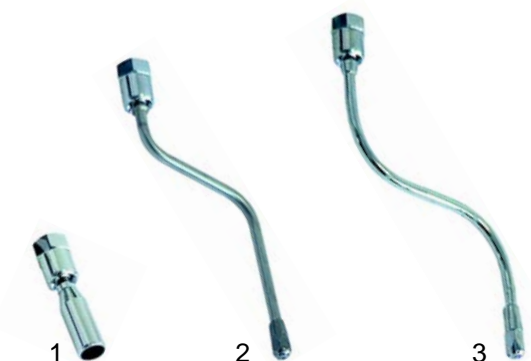

Item	Order	Description	Model	OEM
1	529771	Water	Compact	56119024
2	529777	Steam, stainless steel	Brava	56108
3	529774	Steam, VC	Alt	90311