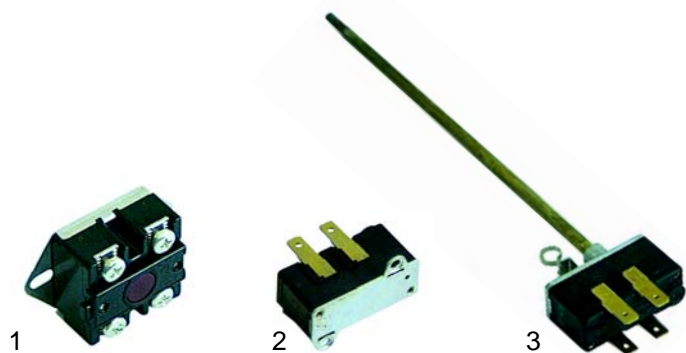

Thermostats

Item	Order	Description	OEM
1	390431	Safety thermostat, 2-pol, 40A, 250 V	20300006
2	390434	Safety thermostat, 2-pol, 20A, 400 V	20301
3	390433	Safety thermostat, 2-pol, 20A, 400 V	20302