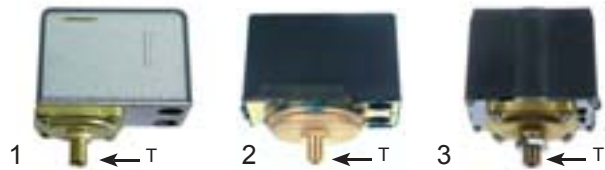

## ø 38 mm 2-pole

no.	part no.	pressure range (bar)	T
1	541107	1.1	1/4"

no.	part no.	pressure range (bar)	
1	541743	90/50	8/12mm
2	541733	105/75	8/12mm
3	541930	155/125	8/12mm

no.	part no.	pressure range (bar)	T
1	541417	0.9-1.7 settable	1/4"
2	541042	1.0-2.8 settable	1/4"

## 3-pole

fig.	part no.	pressure range (bar)	T	switching capacity	no. of poles	marque	type
1	541021	0.5-1.4 settable	1/4"	30A	3	Sirai	P302
2	541453	0.5-1.4 settable	1/4"	25A	3	Parker	PS325
3	541723	0.5-1.4 settable	1/4"	20A	2	Sirai	P203
3	541724	0.5-1.4 settable	1/4"	20A	3	Sirai	P303