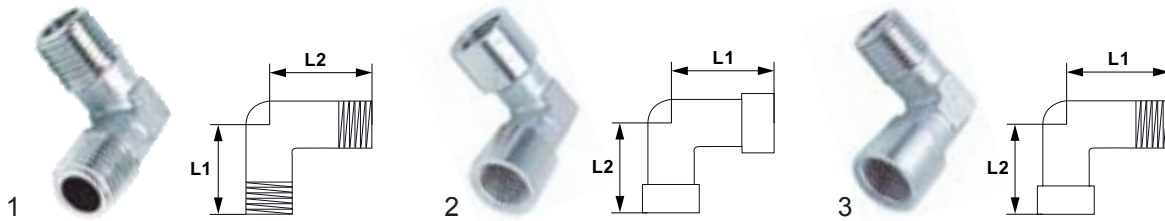

hose barb to male fittings

no.	order no.	description	ET	ø hose (mm)	no.	order no.	description	ET	ø hose (mm)	no.	order no.	description	ET	ø hose (mm)
1	520195	screw-in socket	1/8"	7	6	520200	screw-in socket	3/8"	9	10	520204	screw-in socket	3/8"	17
2	520196	screw-in socket	1/4"	7	7	520201	screw-in socket	1/4"	12	11	520205	screw-in socket	1/2"	17
3	520197	screw-in socket	1/8"	8	8	520202	screw-in socket	3/8"	12	12	540644	screw-in socket	1/2"	19
4	520198	screw-in socket	1/8"	9	9	520203	screw-in socket	1/2"	12	13	520206	screw-in socket	3/4"	19
5	520199	screw-in socket	1/4"	9										

angle pieces

fig.	order no.	connections	overall lengths L1/ L2 (mm)	fig.	order no.	connections	overall lengths L1/ L2 (mm)	fig.	order no.	connections	overall lengths L1/ L2 (mm)
1	520816	1/8"	18/ 18	2	520820	1/8"	21/ 21	3	520824	1/8"	21/ 18.5
1	520817	1/4"	24/ 24	2	520821	1/4"	25.5/ 25.5	3	520825	1/4"	25.5/ 24
1	520818	3/8"	27/ 27	2	520822	3/8"	28/ 28	3	520826	3/8"	28/ 27
1	520819	1/2"	29.5/ 29.5	2	520823	1/2"	32/ 32	3	520827	1/2"	32/ 29.5

x-pieces

fig.	order no.	connections	overall lengths L1/ L2 (mm)	fig.	order no.	connections	overall lengths L1/ L2 (mm)	fig.	order no.	connections	overall lengths L1/ L2 (mm)
1	520828	1/8"	39/ 39	1	520831	1/2"	64/ 64	2	520834	3/8"	56/ 54
1	520829	1/4"	49/ 49	2	520832	1/8"	39/ 37	2	520835	1/2"	64/ 61
1	520830	3/8"	56/ 56	2	520833	1/4"	49/ 48.5				

FITTINGS AND SERVICE VALVES – UNIVERSAL PARTS

T-pieces

fig.	order no.	connections	total length (mm)	fig.	order no.	connections	total length (mm)	fig.	order no.	connections	total length (mm)
1	520385	1/8"	35	3	520800	1/8"	35	5	520808	1/8"	39
1	520340	1/4"	46	3	520801	1/4"	46	5	520809	1/4"	49
1	520341	3/8"	51.5	3	520802	3/8"	51	5	520810	3/8"	54
1	520342	1/2"	59	3	520803	1/2"	59	5	520811	1/2"	64
2	520837	1/8"	39	4	520804	1/8"	37	6	520812	1/8"	37
2	520343	1/4"	49	4	520805	1/4"	47.5	6	520813	1/4"	47.5
2	520344	3/8"	54	4	520806	3/8"	52.5	6	520814	3/8"	52.5
2	520345	1/2"	64	4	520807	1/2"	61.5	6	520815	1/2"	61.5