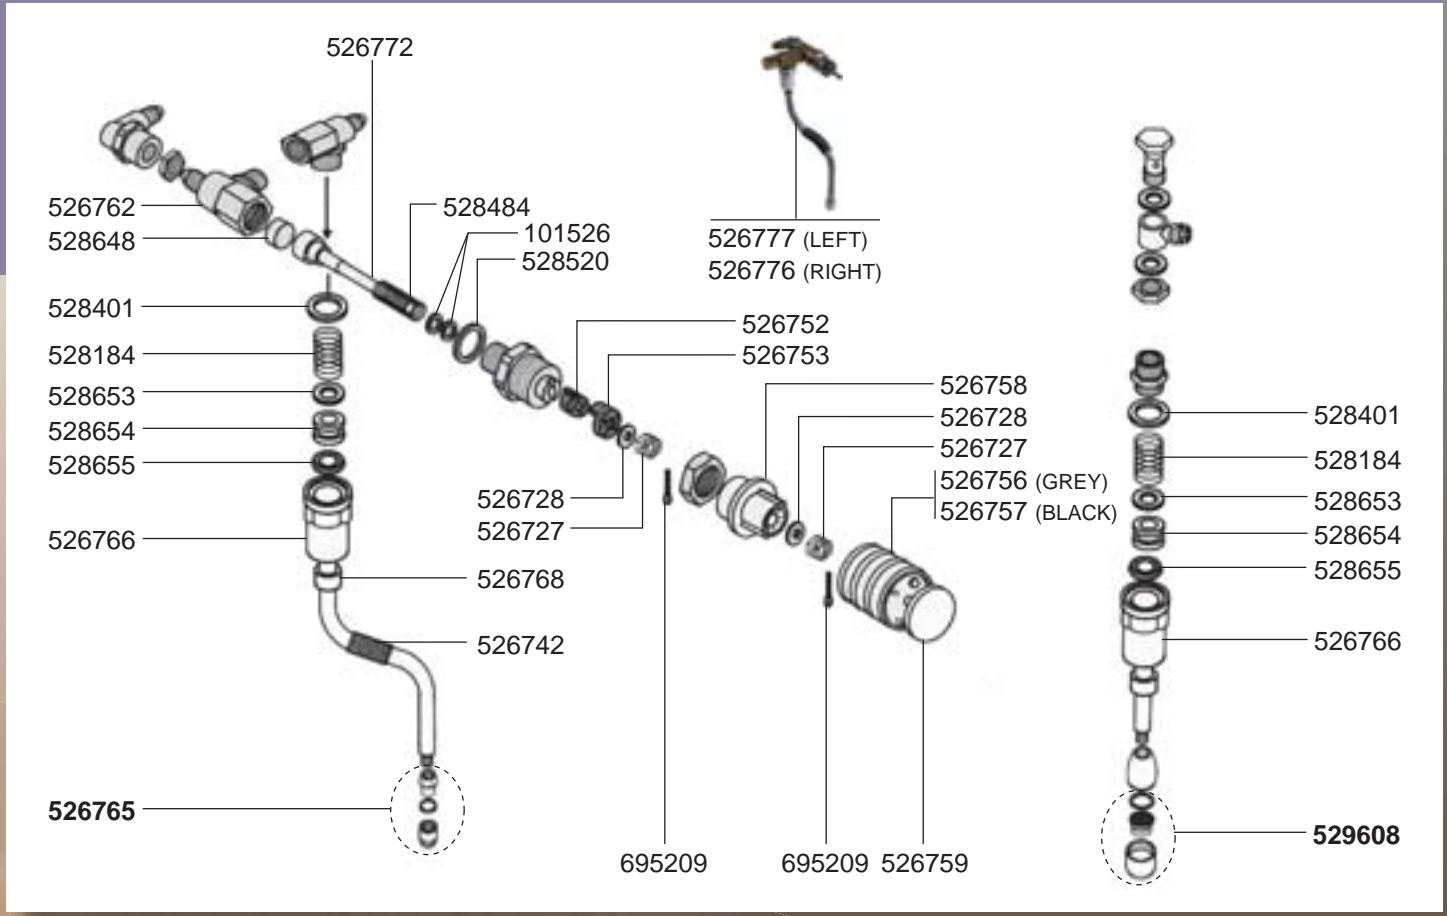

529024

802025
(Ø 53/57 mm)

802104
(Ø 49/53 mm)

802103
(PLASTIC)

802020
(STAINLESS STEEL)

529063

529001

529003

529004

529007

527633

527634

529894

529161
(ADJUSTABLE)

FILTER HOLDERS

NEW ARIETE/STANDARD/OTTIMA/GENOVA/COMPAC/XL/ARIANNE/ITALCREM 4 STEAM/WATER TAPS

STEAM/WATER TAPS F-3

QUALITY ESPRESSO – ESPRESSO MACHINES

1
ESPRESSO MACHINES

STEAM/WATER TAPS G6/V6

INLET TAPS/LEVEL INDICATOR/VARIOUS

BOILER VARIOUS

							
529312 (3/8")	529316 (3/8")	529303 (1/4")	529304 (1/4")	529361 (1/4")	529349 (3/8")	541713 (NEW ARIETE/STANDARD/ OTTIMA/ARIANNE/COMPAC/XL)	541712 (GENOVA)
							
528001 (FIBER) 528002 (PTFE)	417290 (1 GR-3000 W-230 VAC) 417001 (2 GR-2600 W-230 VAC) 417108 (2 GR-3500 W-230 VAC) 417109 (3 GR-3700 W-230 VAC) 417289 (3 GR-4600 W-230 VAC)						
NEW ARIETE/STANDARD/ GENOVA/COMPAC/XL1		OTTIMA		G-6/V6			
ITALCREM 4/F-3							
							
526740 (1/4")	526722 (1/4" L = 145 mm)	526739 (1/4")	526721 (1/4" L = 130 mm)	526740 (1/4")	526720 (GROUPTRONIC 1/4" L = 125 mm)	526722 (1/4" L = 145 mm)	400405
							
							526697