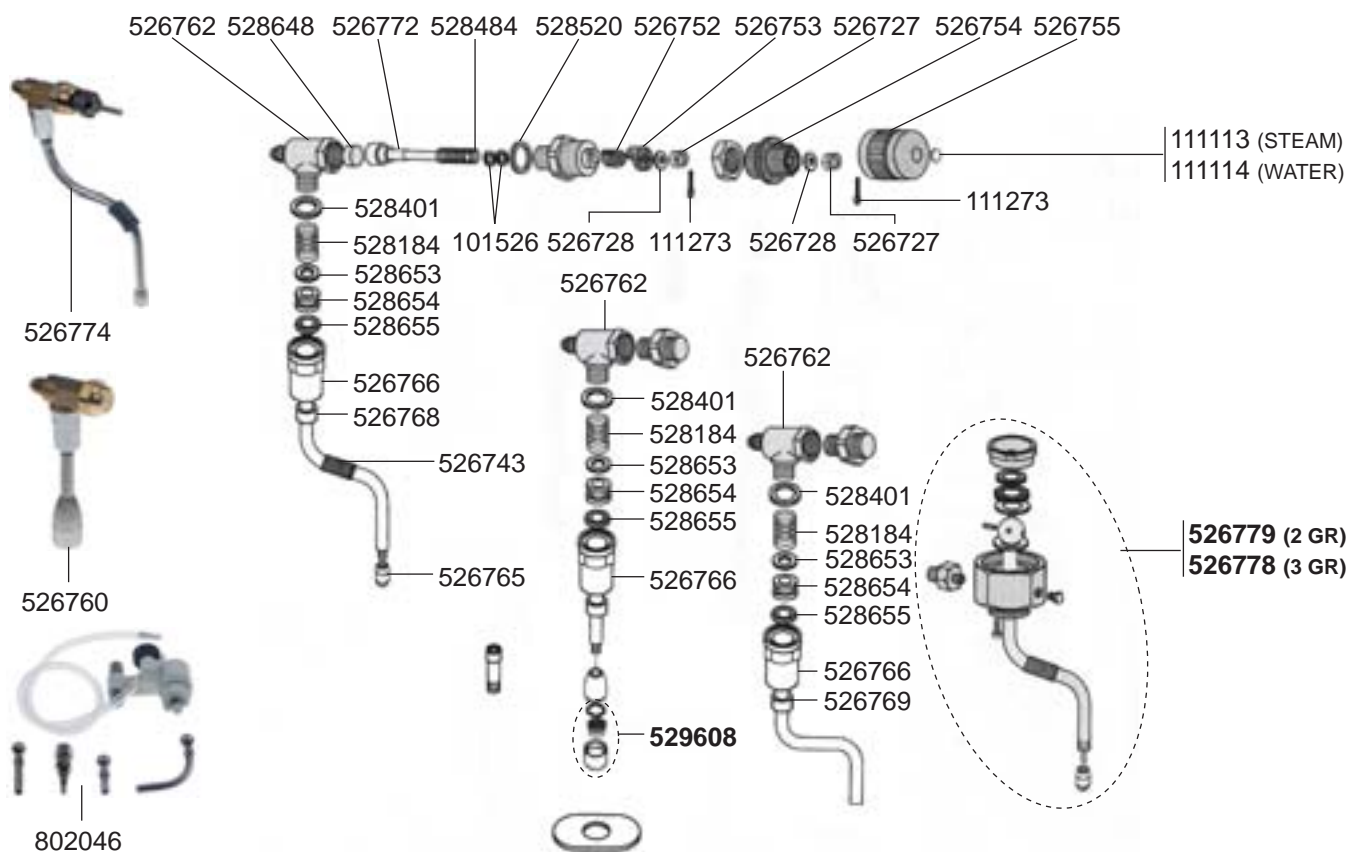

529041

526785
(ORIGINAL)

529045

525984

529065 (Ø 1,1 mm)
525956 (Ø 1,2 mm)
529079 (Ø 1,3 mm)

529012 (6 GR)
526261 (6,5 GR)
529011 (7 GR)

529014 (12 GR)
529013 (14 GR)
529973 (21 GR)

529023

529024

802025
(Ø 53/57 mm)

802104
(Ø 49/53 mm)

802103
(PLASTIC)

802020
(STAINLESS STEEL)

529063

529001

529003

529004

529007

527633

527634

529894

529161
(ADJUSTABLE)

FILTER HOLDERS

NEW ARIETE/STANDARD/OTTIMA/GENOVA/COMPAC/XL/ARIANNE/ITALCREM 4 STEAM/WATER TAPS

STEAM/WATER TAPS F-3

QUALITY ESPRESSO – ESPRESSO MACHINES

1
ESPRESSO MACHINES

STEAM/WATER TAPS G6/V6

INLET TAPS/LEVEL INDICATOR/VARIOUS

BOILER VARIOUS

							
529312 (3/8")	529316 (3/8")	529303 (1/4")	529304 (1/4")	529361 (1/4")	529349 (3/8")	541713 (NEW ARIETE/STANDARD/ OTTIMA/ARIANNE/COMPAC/XL)	541712 (GENOVA)
							
528001 (FIBER) 528002 (PTFE)	417290 (1 GR-3000 W-230 VAC) 417001 (2 GR-2600 W-230 VAC) 417108 (2 GR-3500 W-230 VAC) 417109 (3 GR-3700 W-230 VAC) 417289 (3 GR-4600 W-230 VAC)						
NEW ARIETE/STANDARD/ GENOVA/COMPAC/XL1		OTTIMA		G-6/V6			
ITALCREM 4/F-3							
							
526740 (1/4")	526722 (1/4" L = 145 mm)	526739 (1/4")	526721 (1/4" L = 130 mm)	526740 (1/4")	526720 (GROUPTRONIC 1/4" L = 125 mm)	526722 (1/4" L = 145 mm)	400405
							
							526697