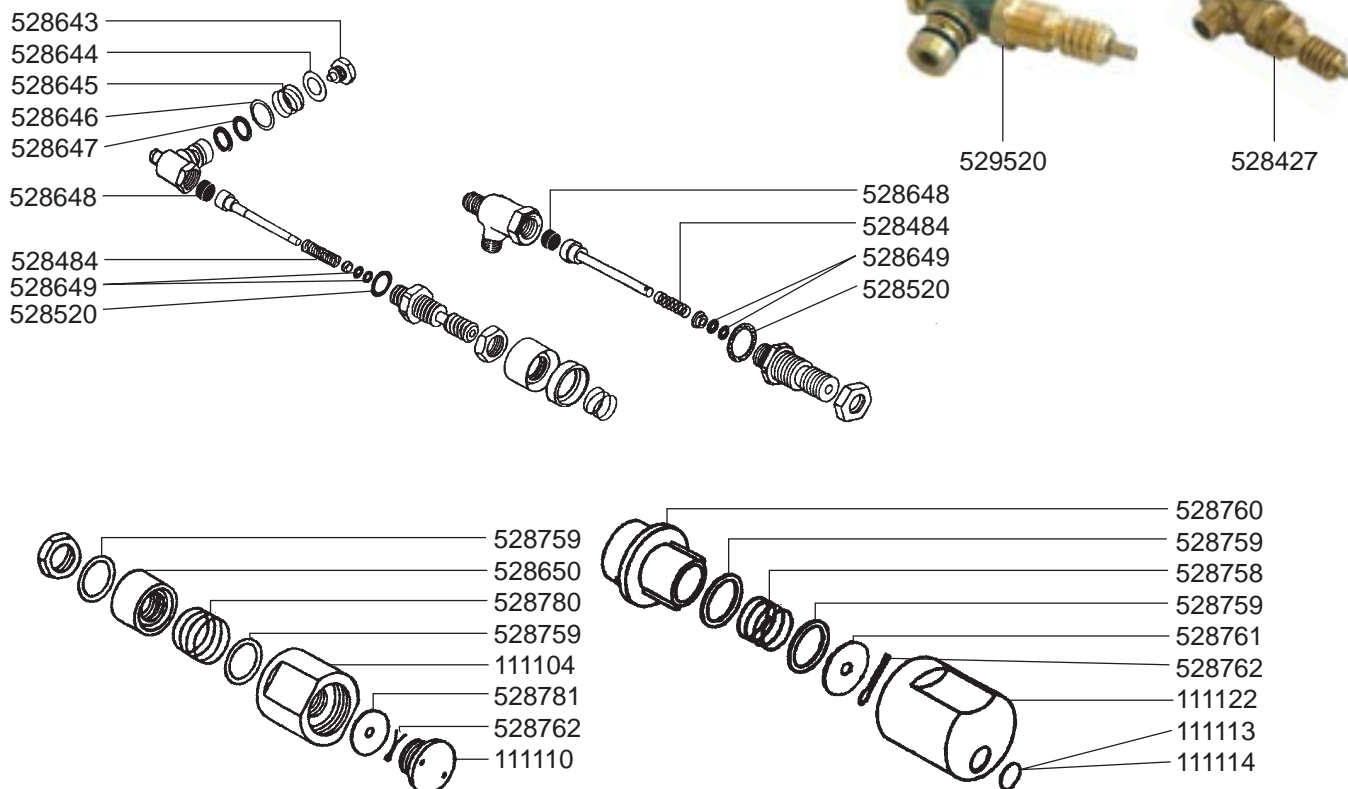

MAIRALI OLD MODEL RELAYS/FLOW METERS/KEYPADS/ELECTRONICS/HEATING ELEMENTS/ MANOMETERS

MAIRALI OLD MODEL VALVES

MAIRALI OLD MODEL LEVEL INDICATOR GLASS/WATER Inlet VALVES

MAIRALI OLD MODEL TAPS

QUALITY ESPRESSO – ESPRESSO MACHINES

1
ESPRESSO MACHINES

MAIRALI OLD MODEL PIPES/GROUP

MAIRALI OLD MODEL GROUP/FILTER HOLDERS/VISACREM OLD MODEL SWITCHES

VISACREM OLD MODEL SWITCHES/LEVEL INDICATOR CONTROLLERS/RELAYS/ FLOW METER/KEYPADS

VISACREM OLD MODEL KEYPADS/ELECTRONICS/HEATING ELEMENTS/POT GASKETS