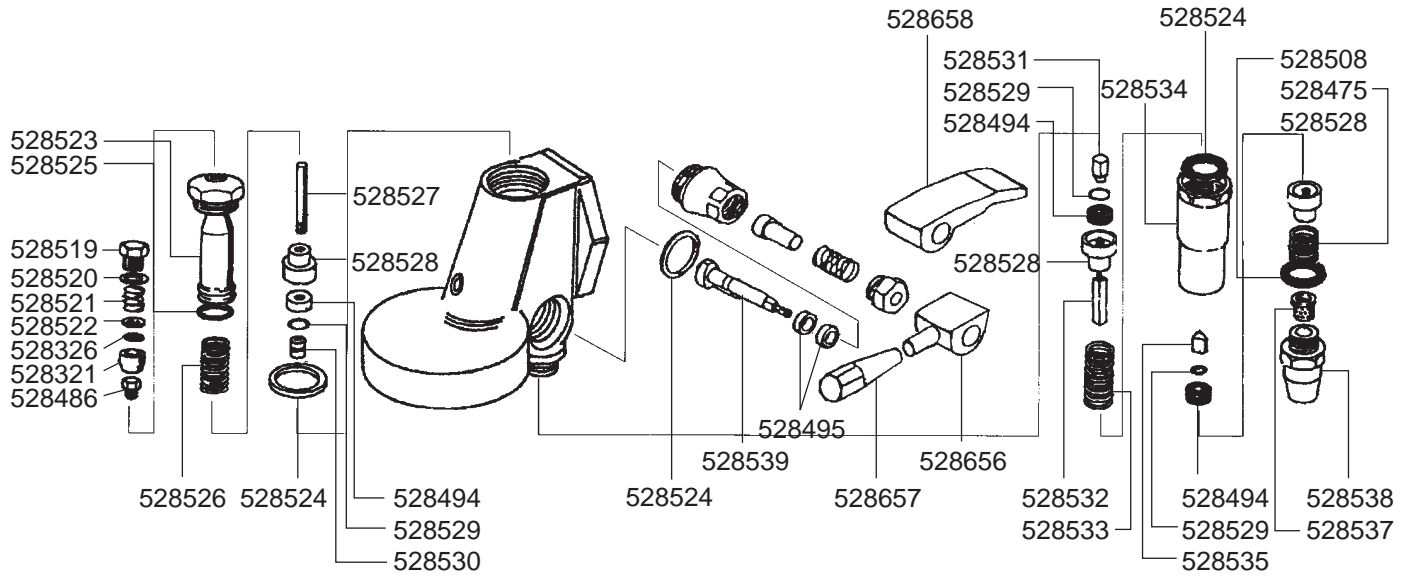

FUTURMAT OLD MODEL E61/CFE-O/ARIETE GROUP