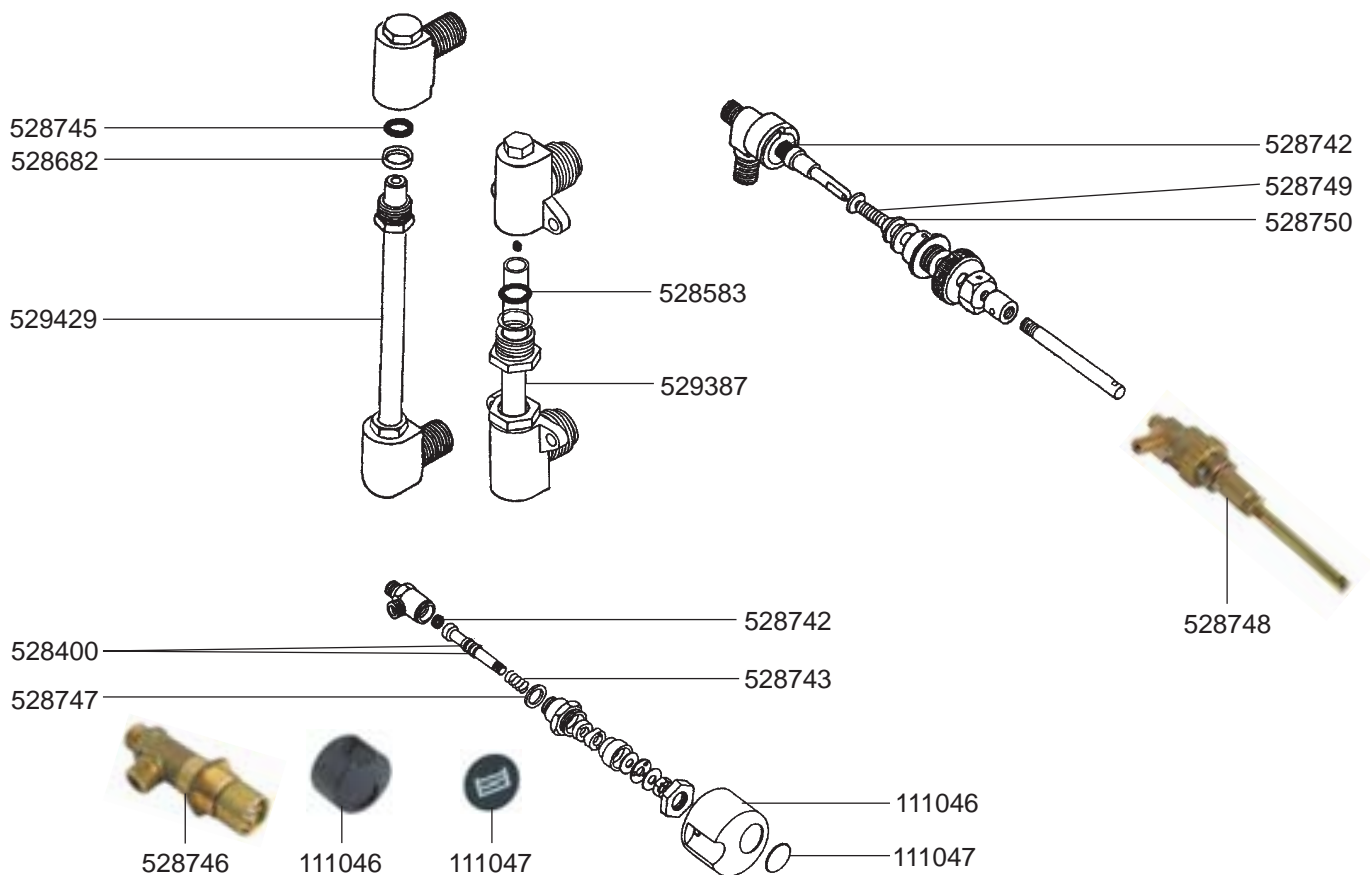

417121

417122

417123

ITALCREM OLD MODEL POT GASKETS/MANOMETERS/VALVES

ITALCREM OLD MODEL LEVEL INDICATOR GLASS/WATER Inlet VALVE/TAPS

QUALITY ESPRESSO – ESPRESSO MACHINES

1
ESPRESSO MACHINES

ITALCREM OLD MODEL TAPS/PIPES

ITALCREM OLD TAPS/PIPES

ITALCREM OLD MODEL GROUP/FILTER HOLDER

ITALCREM OLD MODEL FILTER HOLDER/MAIRALI OLD MODEL SWITCHES/LAMPS/LEVEL INDICATOR CONTROLLER

QUALITY ESPRESSO – ESPRESSO MACHINES

ESPRESSO MACHINES