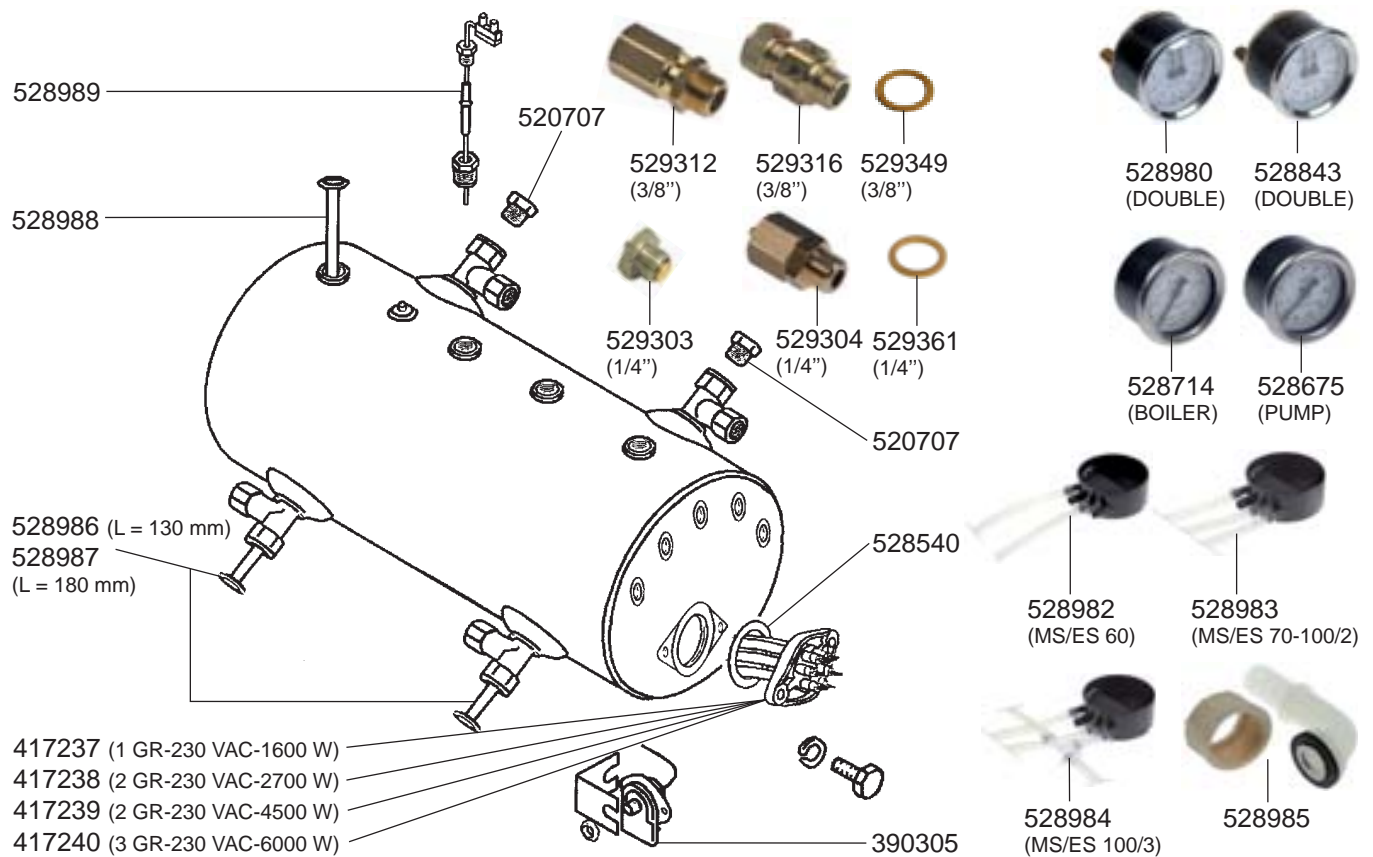

BOILER/MANOMETERS/DRIP TRAYS VARIOUS