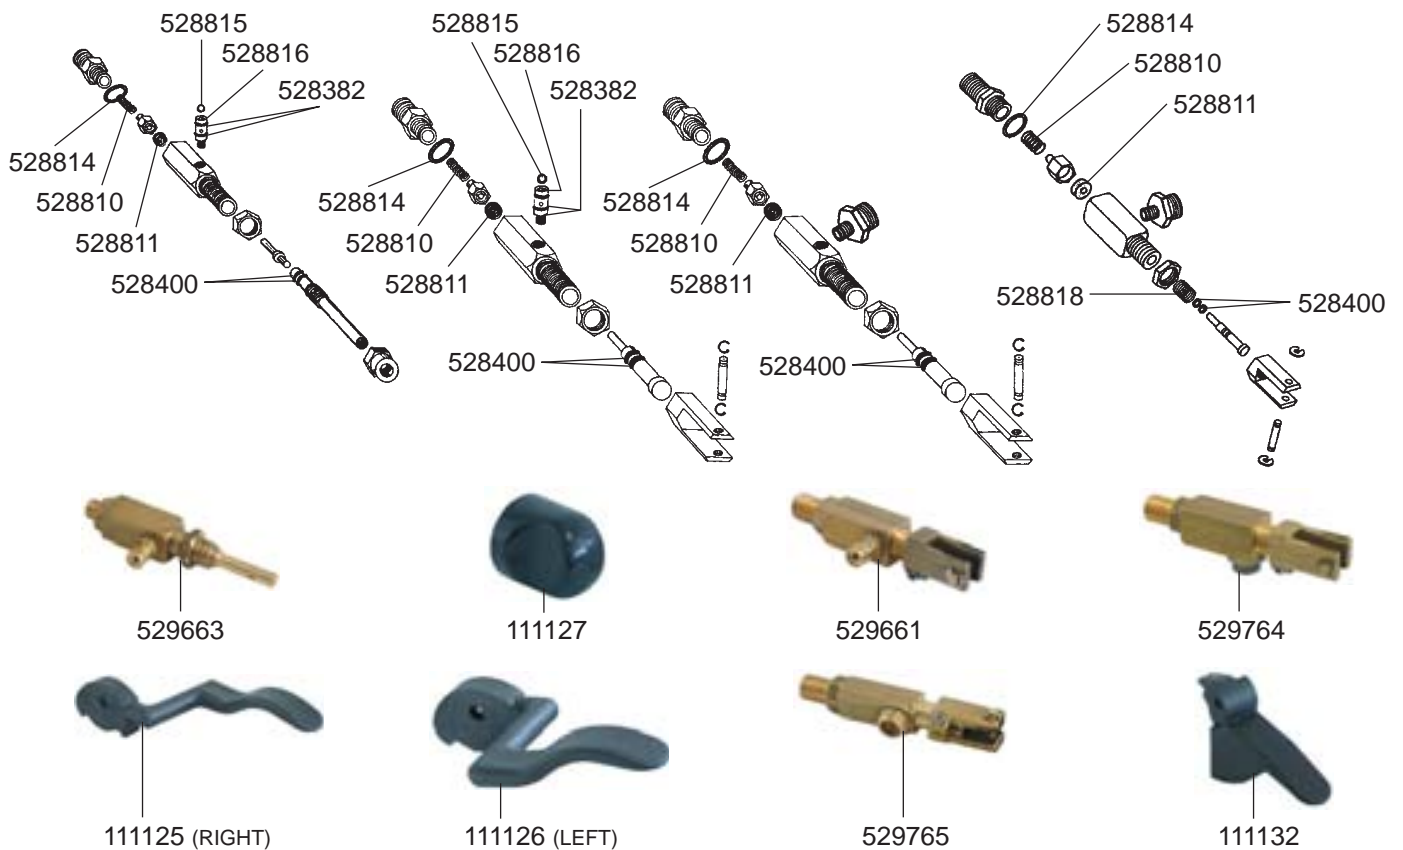

OSCAR

STEAM/WATER TAPS OLD MODELS

NUOVA SIMONELLI - ESPRESSO MACHINES

1
ESPRESSO MACHINES

STEAM/WATER/Inlet TAPS OLD MODELS

BOILER VARIOUS

LEVEL INDICATOR/MANOMETERS/DRIP TRAY

ELECTRICAL COMPONENTS AURELIA