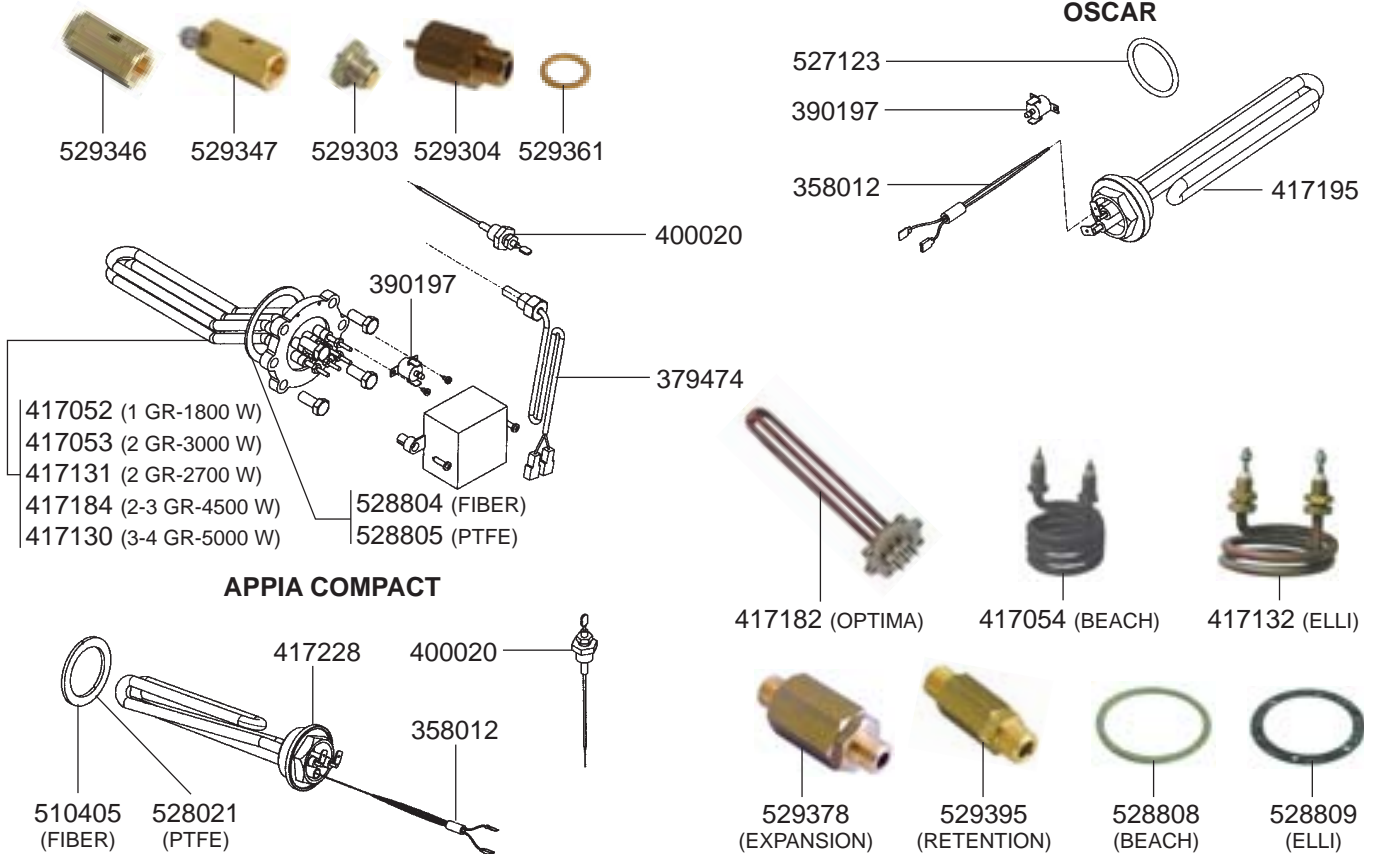

OSCAR

STEAM/WATER TAPS OLD MODELS

NUOVA SIMONELLI - ESPRESSO MACHINES

1
ESPRESSO MACHINES

STEAM/WATER/Inlet TAPS OLD MODELS

BOILER VARIOUS

LEVEL INDICATOR/MANOMETERS/DRIP TRAY

ELECTRICAL COMPONENTS AURELIA