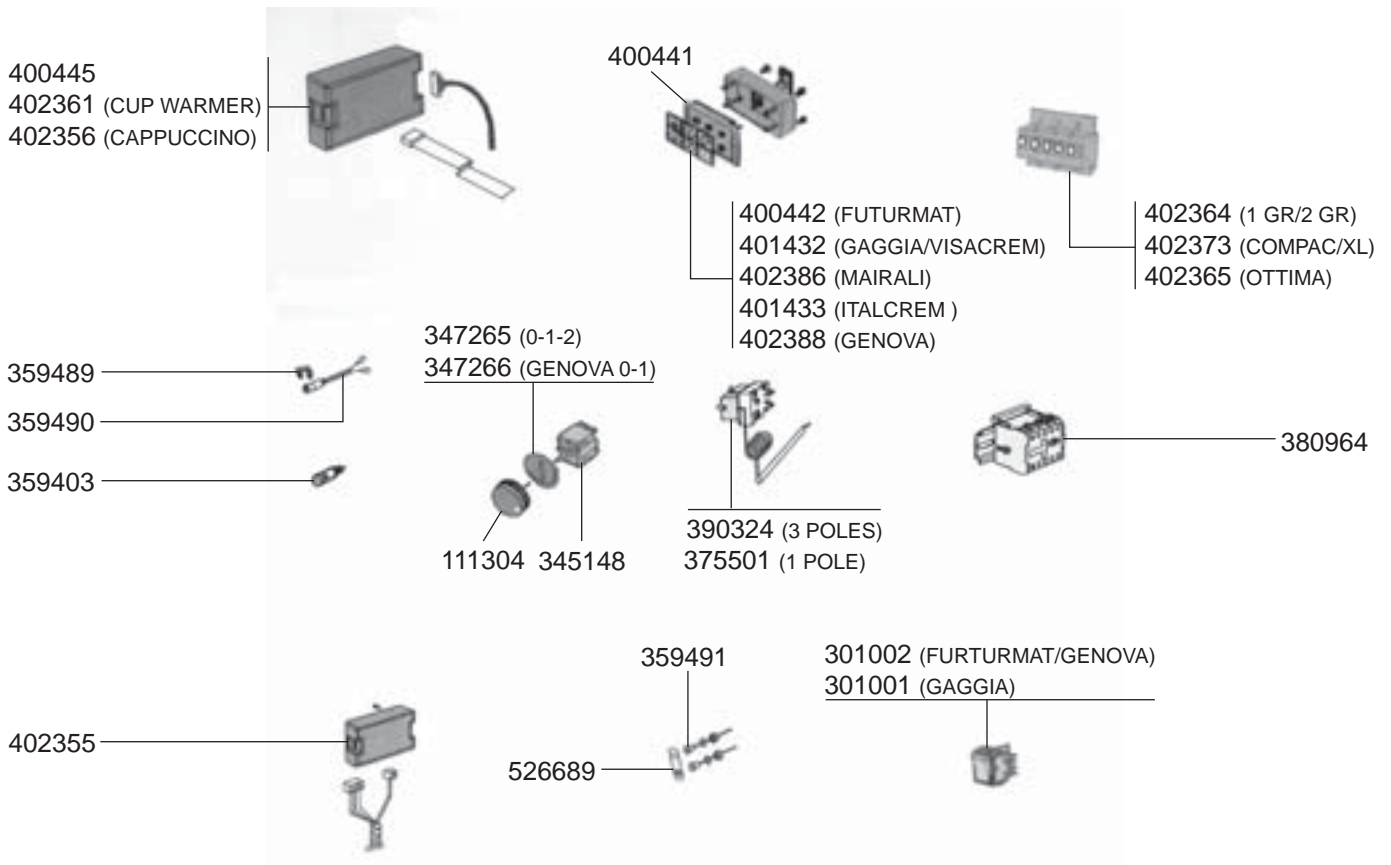

QUALITY ESPRESSO – ESPRESSO MACHINES

1
ESPRESSO MACHINES

ELECTRICAL COMPONENTS STANDARD/OTTIMA/GENOVA/COMPAC/XL