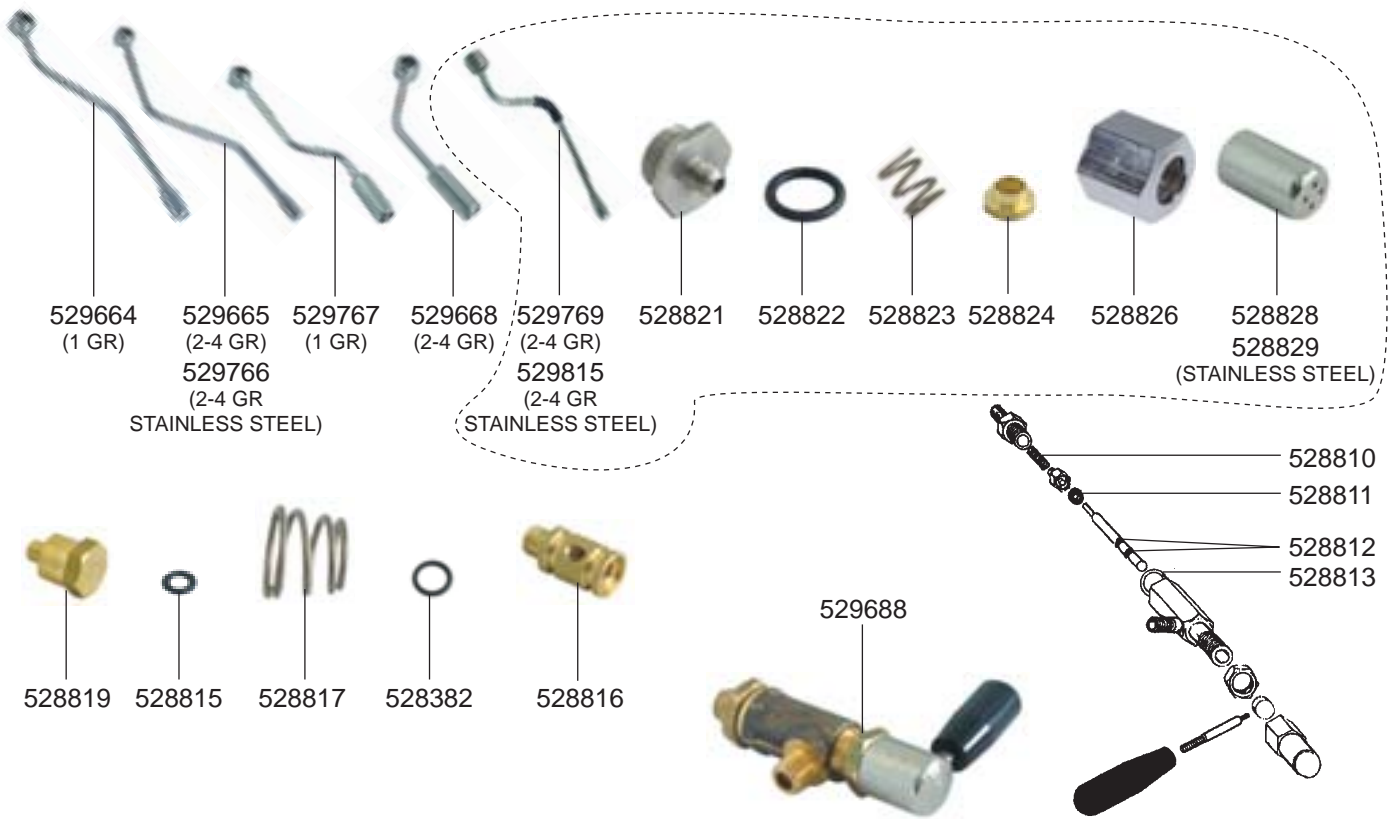

OSCAR

STEAM/WATER TAPS OLD MODELS

NUOVA SIMONELLI - ESPRESSO MACHINES

1
ESPRESSO MACHINES

STEAM/WATER/Inlet TAPS OLD MODELS

BOILER VARIOUS

LEVEL INDICATOR/MANOMETERS/DRIP TRAY

ELECTRICAL COMPONENTS AURELIA