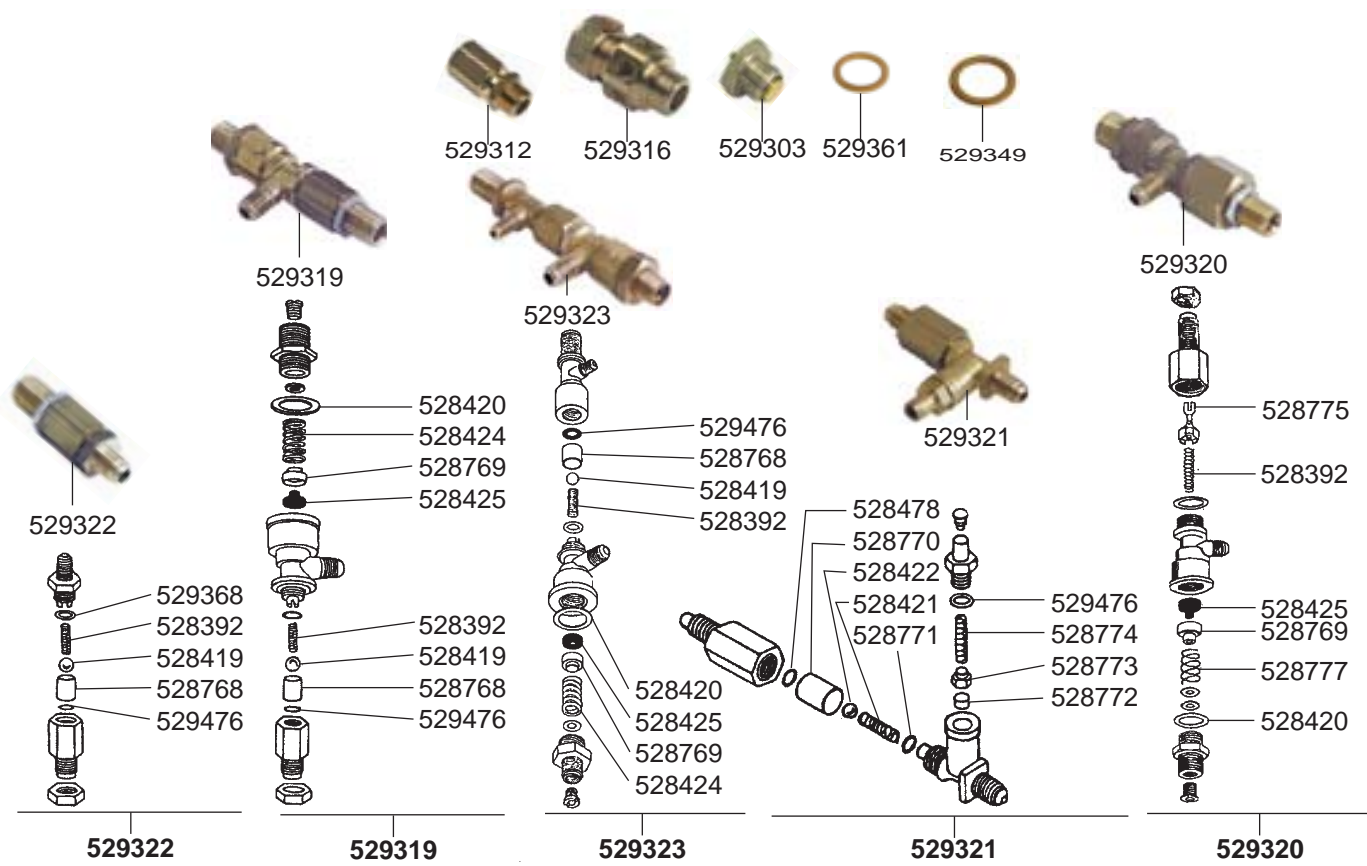

417121

417122

417123

ITALCREM OLD MODEL POT GASKETS/MANOMETERS/VALVES

ITALCREM OLD MODEL LEVEL INDICATOR GLASS/WATER Inlet VALVE/TAPS

QUALITY ESPRESSO – ESPRESSO MACHINES

1
ESPRESSO MACHINES

ITALCREM OLD MODEL TAPS/PIPES

ITALCREM OLD TAPS/PIPES

ITALCREM OLD MODEL GROUP/FILTER HOLDER

ITALCREM OLD MODEL FILTER HOLDER/MAIRALI OLD MODEL SWITCHES/LAMPS/LEVEL INDICATOR CONTROLLER

QUALITY ESPRESSO – ESPRESSO MACHINES

ESPRESSO MACHINES

MAIRALI OLD MODEL RELAYS/FLOW METERS/KEYPADS/ELECTRONICS/HEATING ELEMENTS/ MANOMETERS

MAIRALI OLD MODEL VALVES

MAIRALI OLD MODEL LEVEL INDICATOR GLASS/WATER Inlet VALVES

MAIRALI OLD MODEL TAPS

QUALITY ESPRESSO – ESPRESSO MACHINES