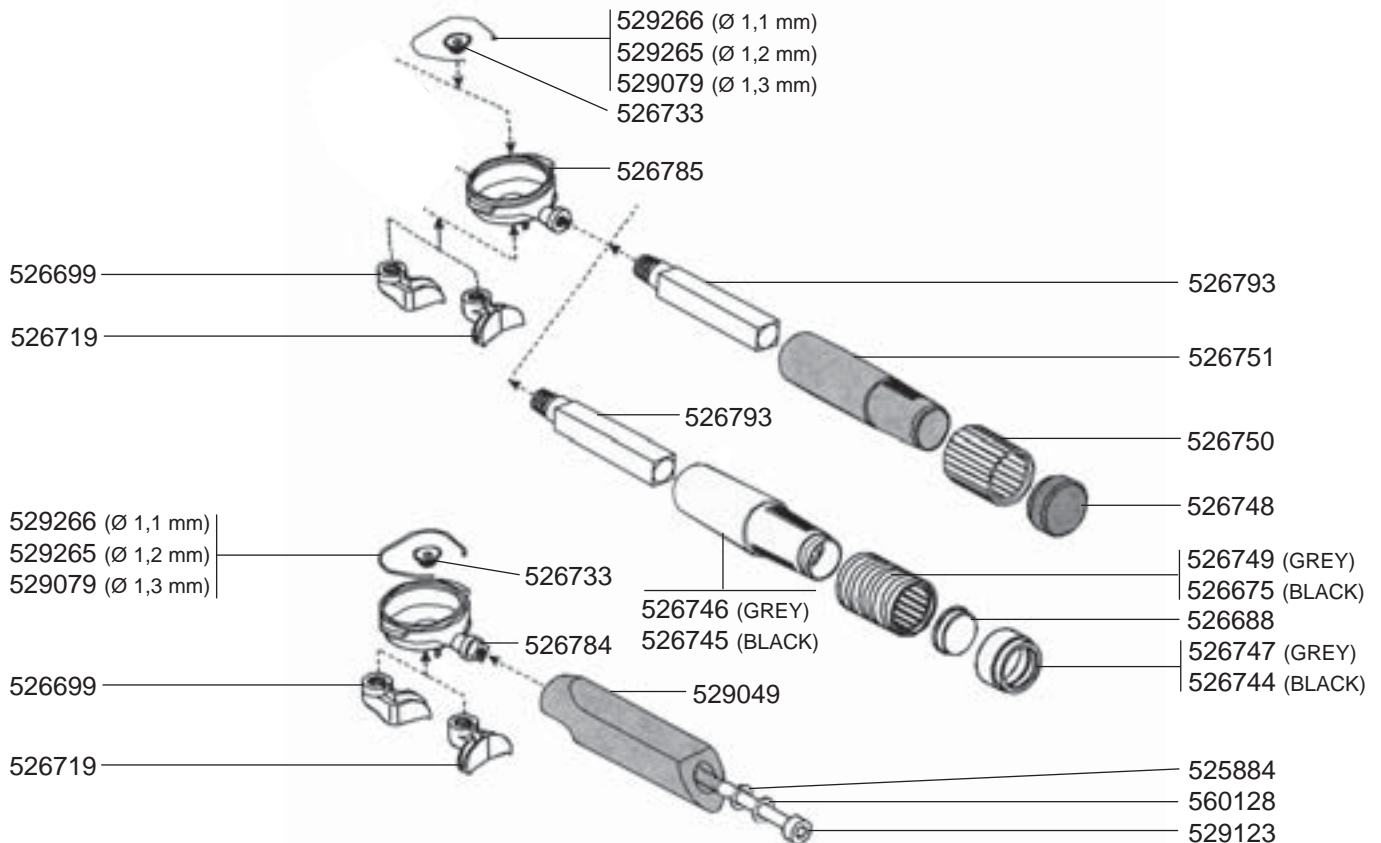

529004

529007

527633

527634

529894

529161
(ADJUSTABLE)

FILTER HOLDERS

NEW ARIETE/STANDARD/OTTIMA/GENOVA/COMPAC/XL/ARIANNE/ITALCREM 4 STEAM/WATER TAPS