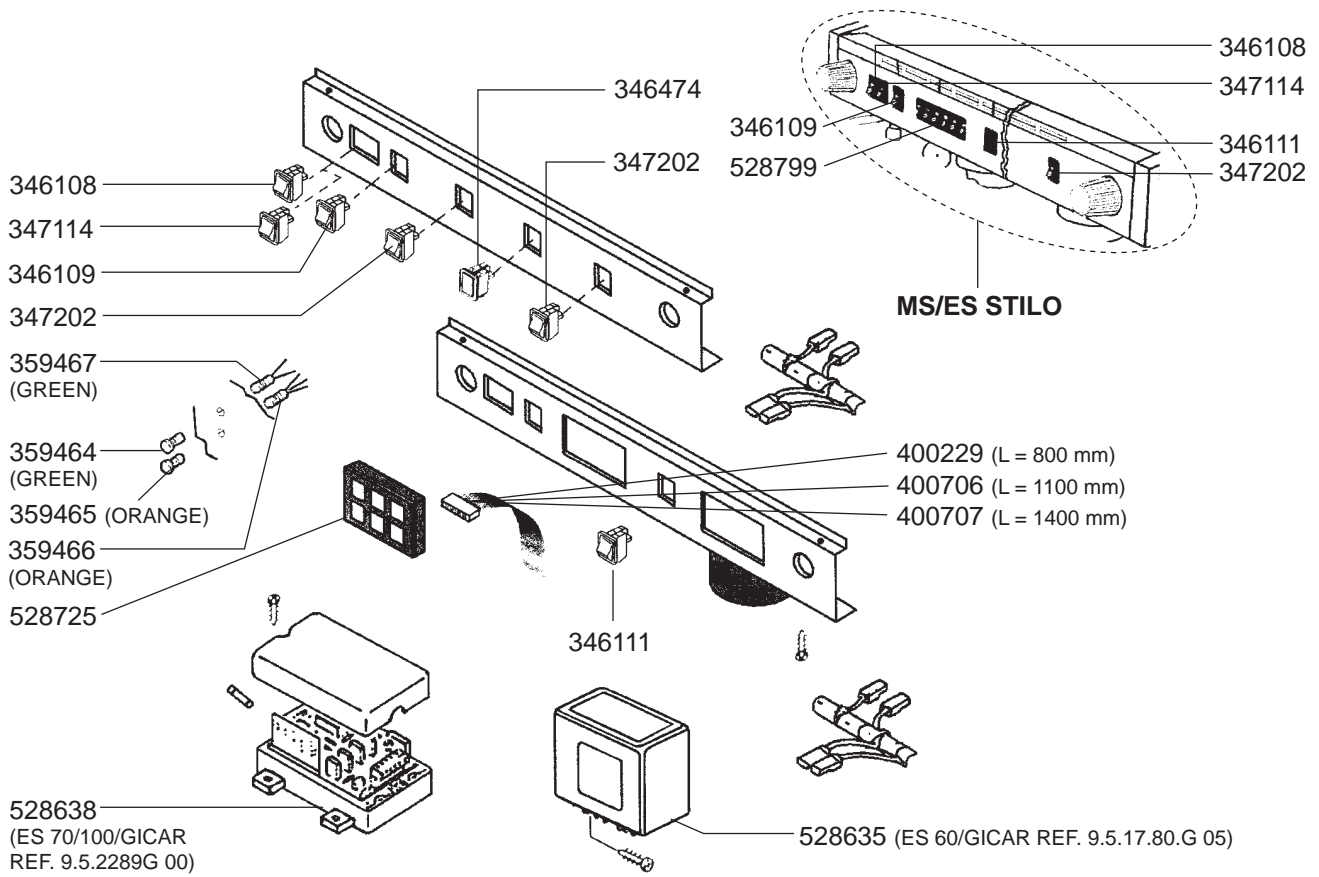

STEAM/WATER TAPS

LEVEL INDICATOR/VALVES

BOILER/MANOMETERS/DRIP TRAYS VARIOUS

ELECTRICAL COMPONENTS MS/ES 40-45

MAGISTER – ESPRESSO MACHINES

1
ESPRESSO MACHINES

ELECTRICAL COMPONENTS MS/ES

ELECTRICAL COMPONENTS KAPPA XP - F2006