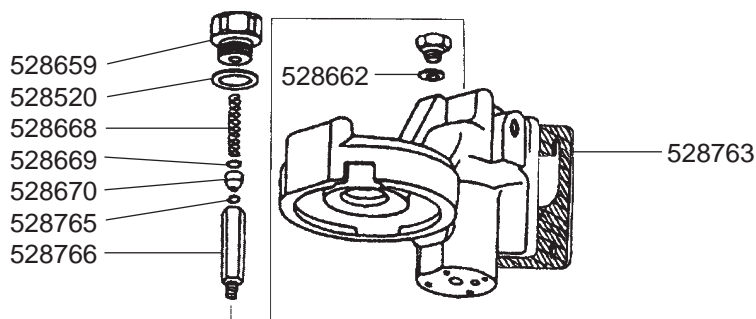

QUALITY ESPRESSO – ESPRESSO MACHINES

1
ESPRESSO MACHINES

MAIRALI OLD MODEL PIPES/GROUP