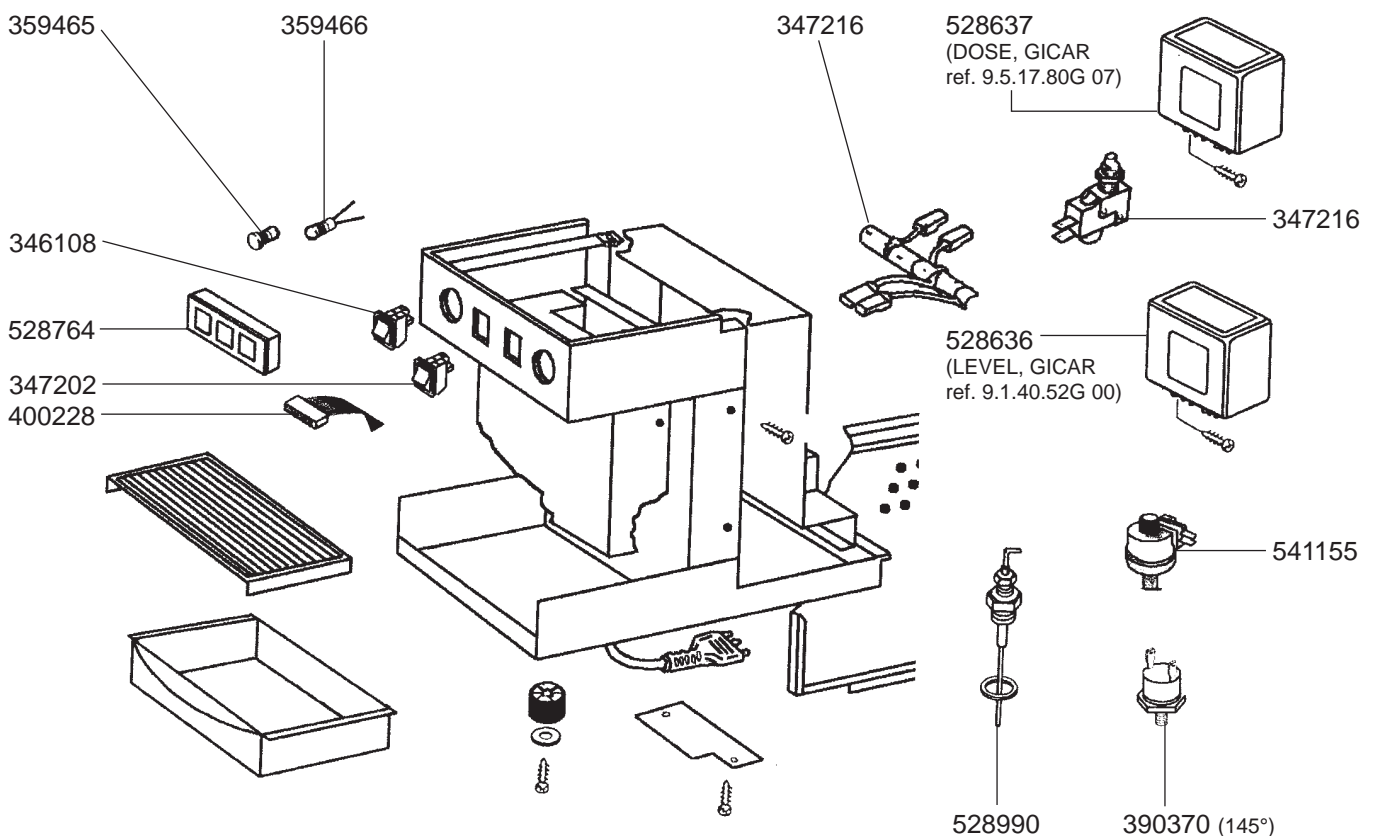

STEAM/WATER TAPS

LEVEL INDICATOR/VALVES

BOILER/MANOMETERS/DRIP TRAYS VARIOUS

ELECTRICAL COMPONENTS MS/ES 40-45

MAGISTER – ESPRESSO MACHINES

1
ESPRESSO MACHINES

ELECTRICAL COMPONENTS MS/ES

ELECTRICAL COMPONENTS KAPPA XP - F2006