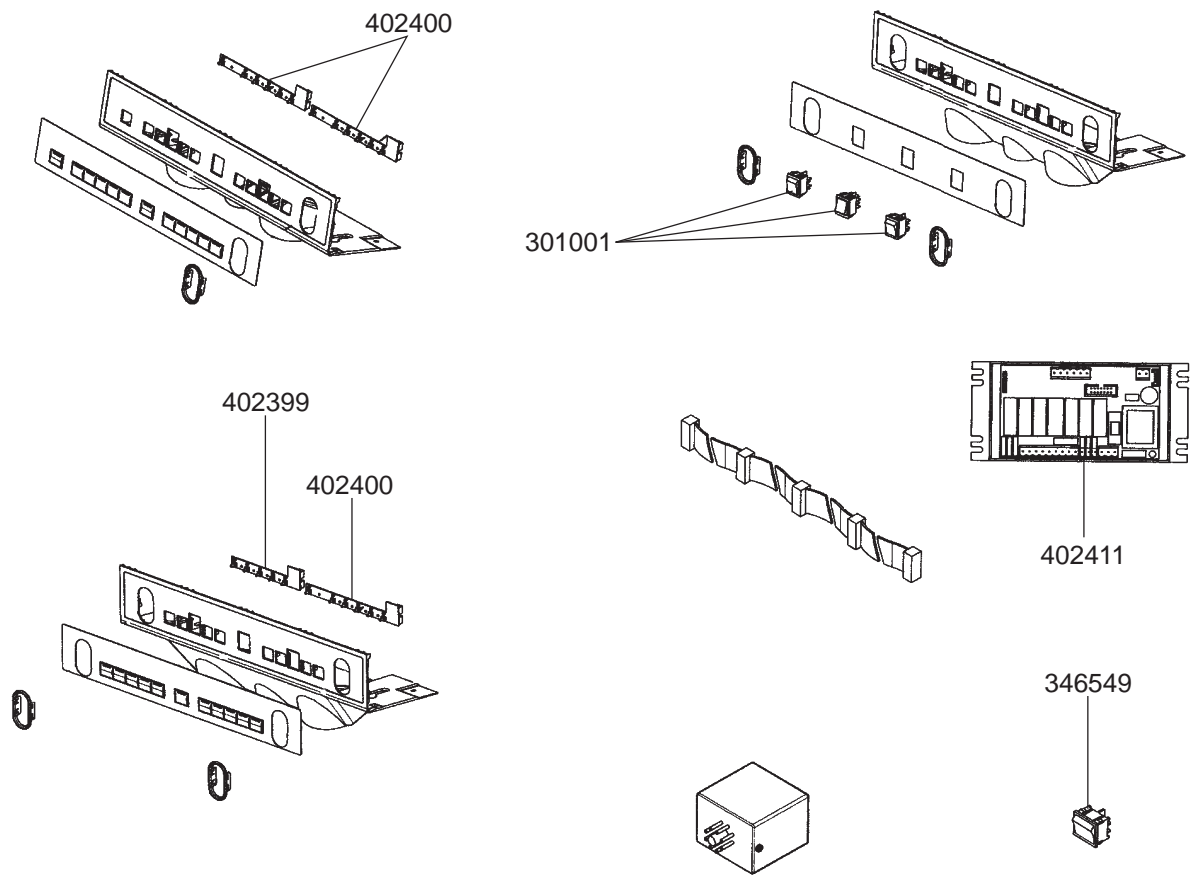

ELECTRICAL COMPONENTS APPIA COMPACT