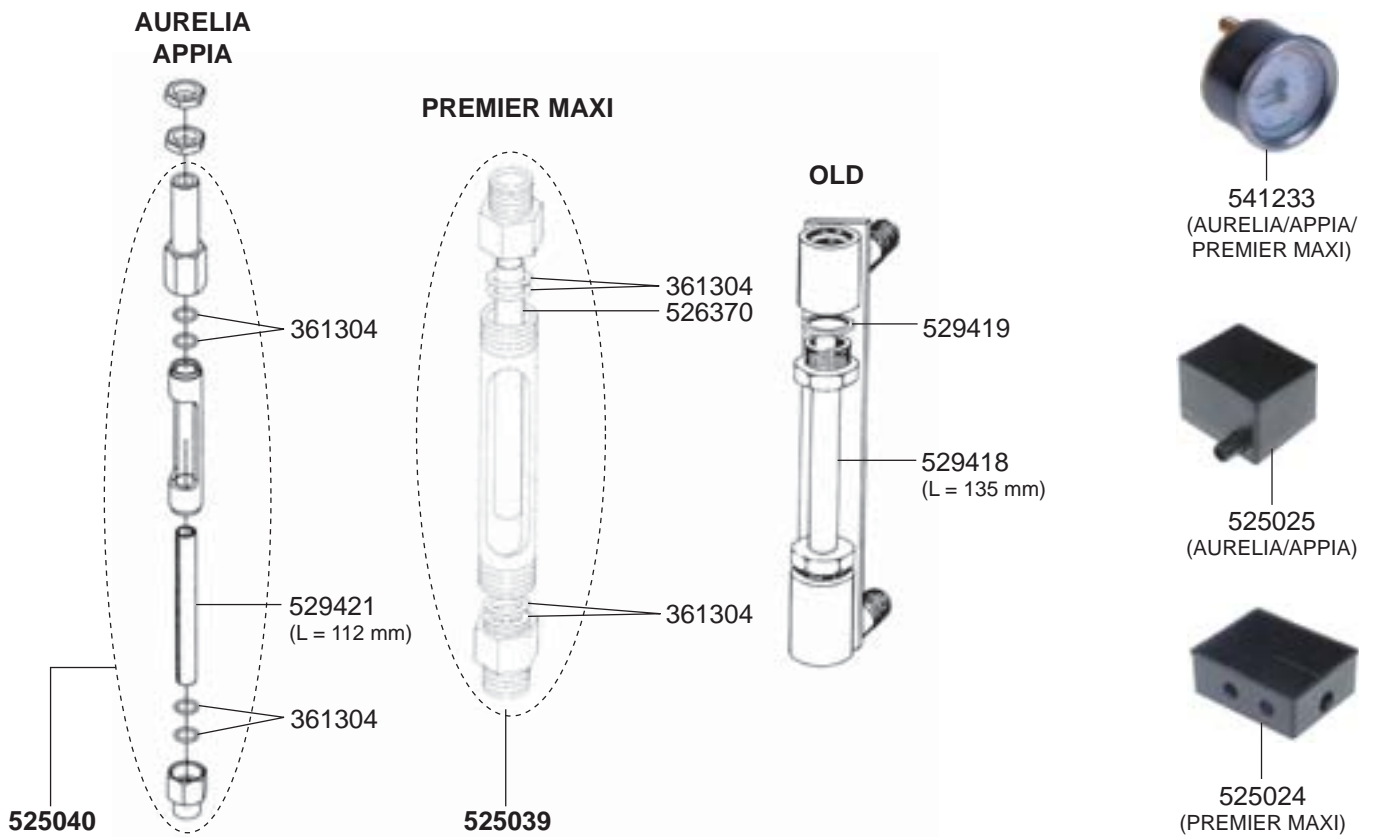

OSCAR

STEAM/WATER TAPS OLD MODELS

NUOVA SIMONELLI - ESPRESSO MACHINES

1
ESPRESSO MACHINES

STEAM/WATER/Inlet TAPS OLD MODELS

BOILER VARIOUS

LEVEL INDICATOR/MANOMETERS/DRIP TRAY

ELECTRICAL COMPONENTS AURELIA