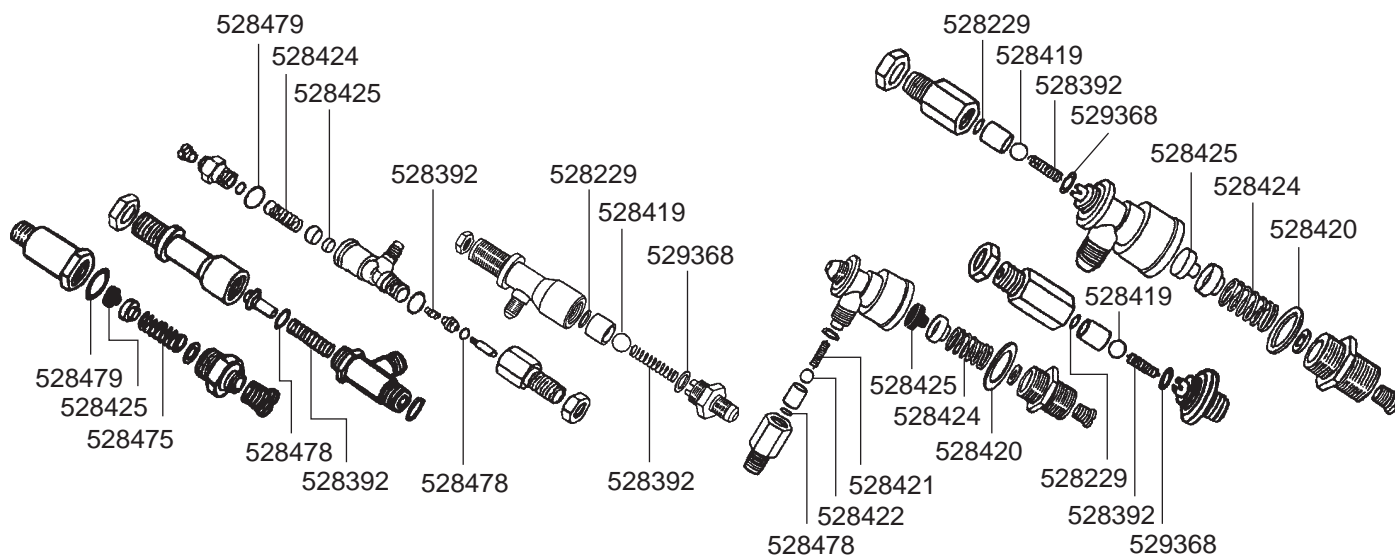

529530

529529

529322

529319

FUTURMAT OLD MODEL LEVEL INDICATOR GLASS/WATER Inlet VALVES

FUTURMAT OLD MODEL TAPS

FUTURMAT OLD MODEL TAPS

FUTURMAT OLD MODEL PIPES/DRAIN TANKS