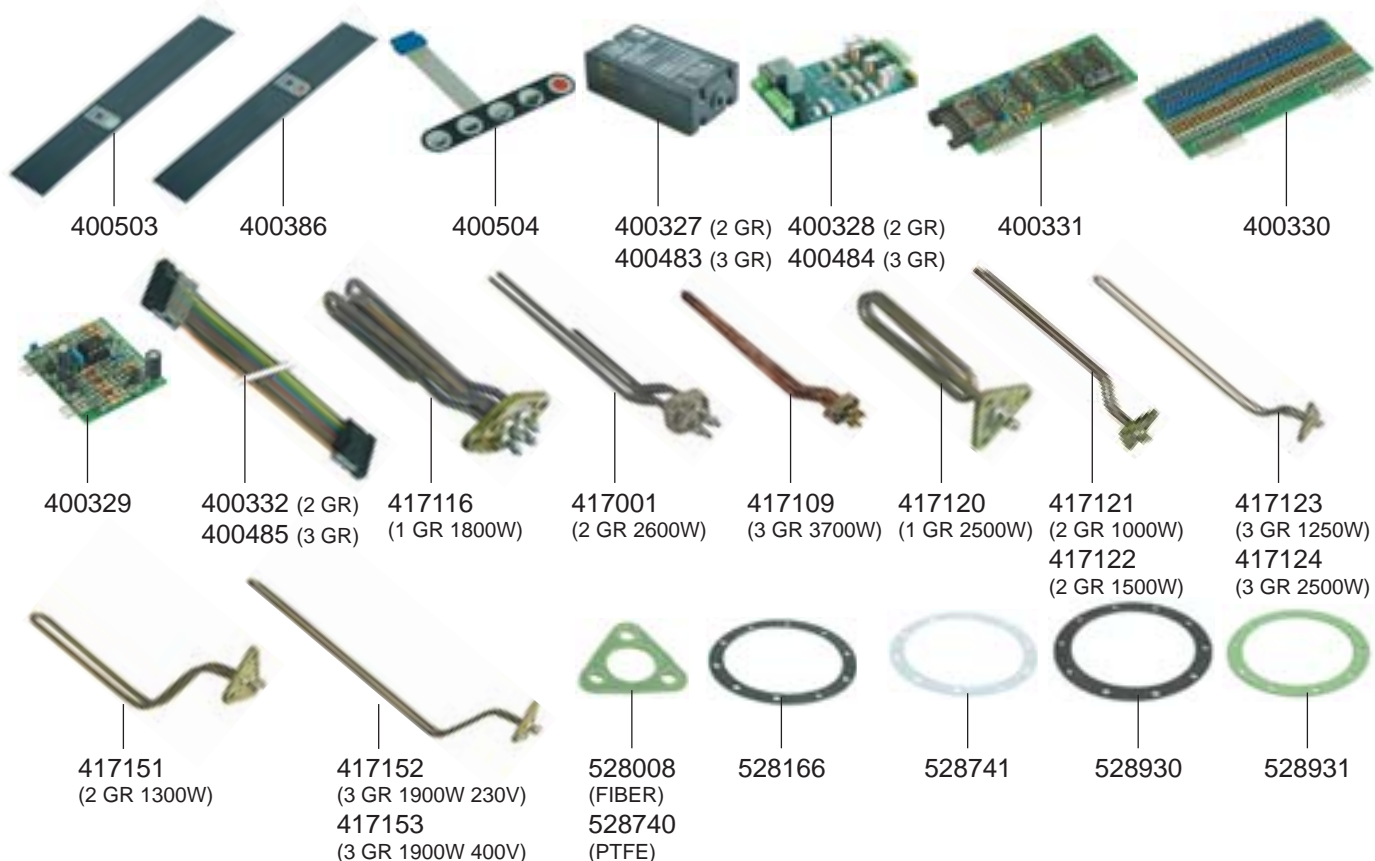

MAIRALI OLD MODEL RELAYS/FLOW METERS/KEYPADS/ELECTRONICS/HEATING ELEMENTS/ MANOMETERS

MAIRALI OLD MODEL VALVES

MAIRALI OLD MODEL LEVEL INDICATOR GLASS/WATER Inlet VALVES

MAIRALI OLD MODEL TAPS

QUALITY ESPRESSO – ESPRESSO MACHINES

1
ESPRESSO MACHINES

MAIRALI OLD MODEL PIPES/GROUP

MAIRALI OLD MODEL GROUP/FILTER HOLDERS/VISACREM OLD MODEL SWITCHES

VISACREM OLD MODEL SWITCHES/LEVEL INDICATOR CONTROLLERS/RELAYS/ FLOW METER/KEYPADS

VISACREM OLD MODEL KEYPADS/ELECTRONICS/HEATING ELEMENTS/POT GASKETS

QUALITY ESPRESSO – ESPRESSO MACHINES

1
ESPRESSO MACHINES

VISACREM OLD MODEL MANOMETERS/VALVES/LEVEL INDICATOR GLASS

VISACREM OLD MODEL WATER Inlet VALVE/TAP/PIPES

VISACREM OLD MODEL GROUP/FILTER HOLDERS

VISACREM OLD MODEL FILTER HOLDERS