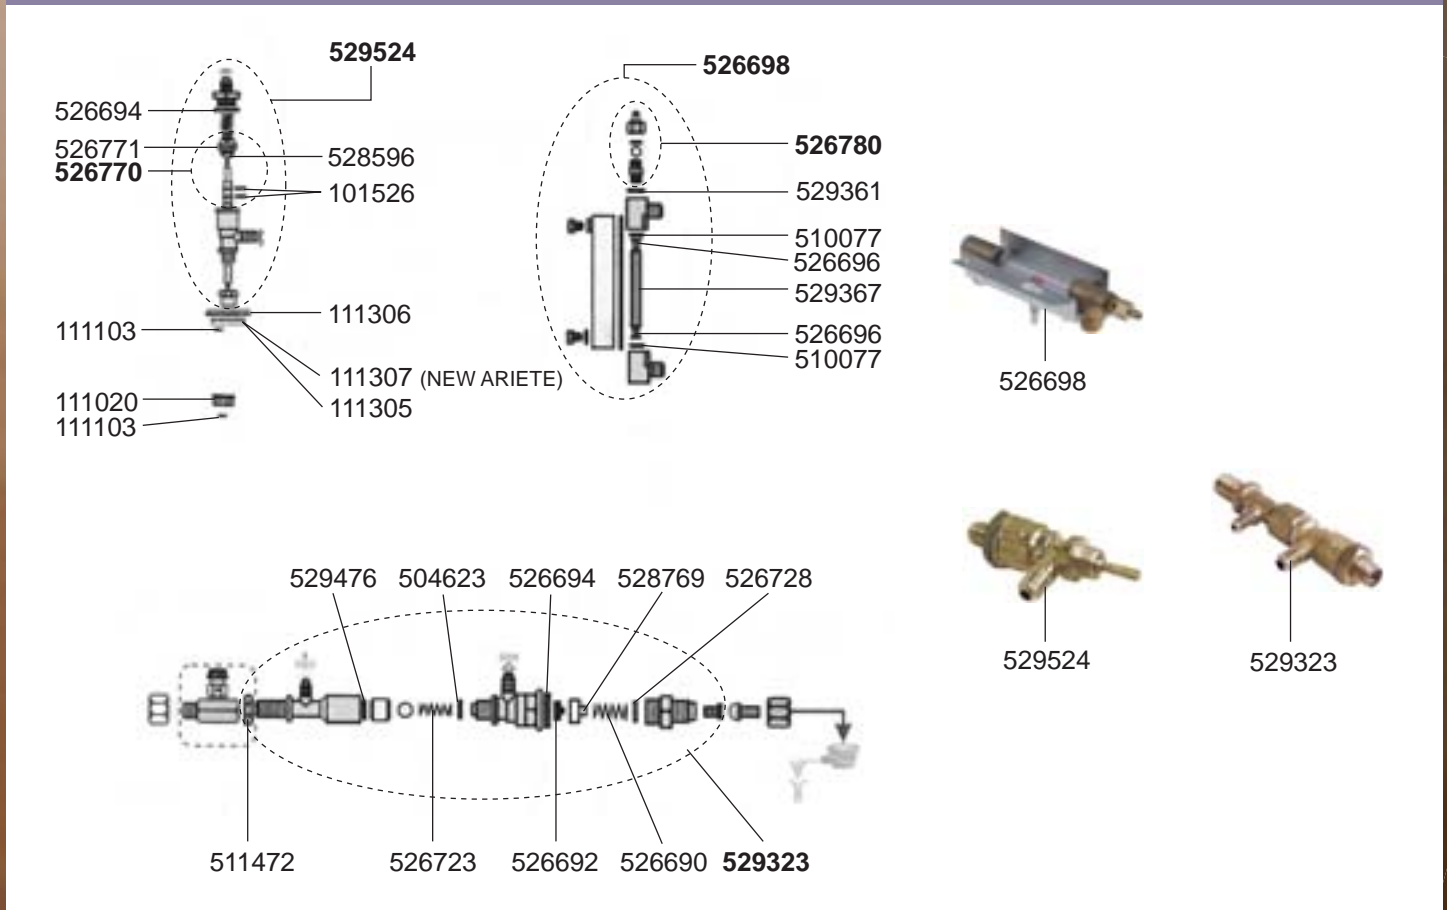

STEAM/WATER TAPS F-3

QUALITY ESPRESSO – ESPRESSO MACHINES

1
ESPRESSO MACHINES

STEAM/WATER TAPS G6/V6

INLET TAPS/LEVEL INDICATOR/VARIOUS

BOILER VARIOUS

							
529312 (3/8")	529316 (3/8")	529303 (1/4")	529304 (1/4")	529361 (1/4")	529349 (3/8")	541713 (NEW ARIETE/STANDARD/ OTTIMA/ARIANNE/COMPAC/XL)	541712 (GENOVA)
							
528001 (FIBER) 528002 (PTFE)	417290 (1 GR-3000 W-230 VAC) 417001 (2 GR-2600 W-230 VAC) 417108 (2 GR-3500 W-230 VAC) 417109 (3 GR-3700 W-230 VAC) 417289 (3 GR-4600 W-230 VAC)						
NEW ARIETE/STANDARD/ GENOVA/COMPAC/XL1		OTTIMA		G-6/V6			
ITALCREM 4/F-3							
							
526740 (1/4")	526722 (1/4" L = 145 mm)	526739 (1/4")	526721 (1/4" L = 130 mm)	526740 (1/4")	526720 (GROUPTRONIC 1/4" L = 125 mm)	526722 (1/4" L = 145 mm)	400405
							
							526697