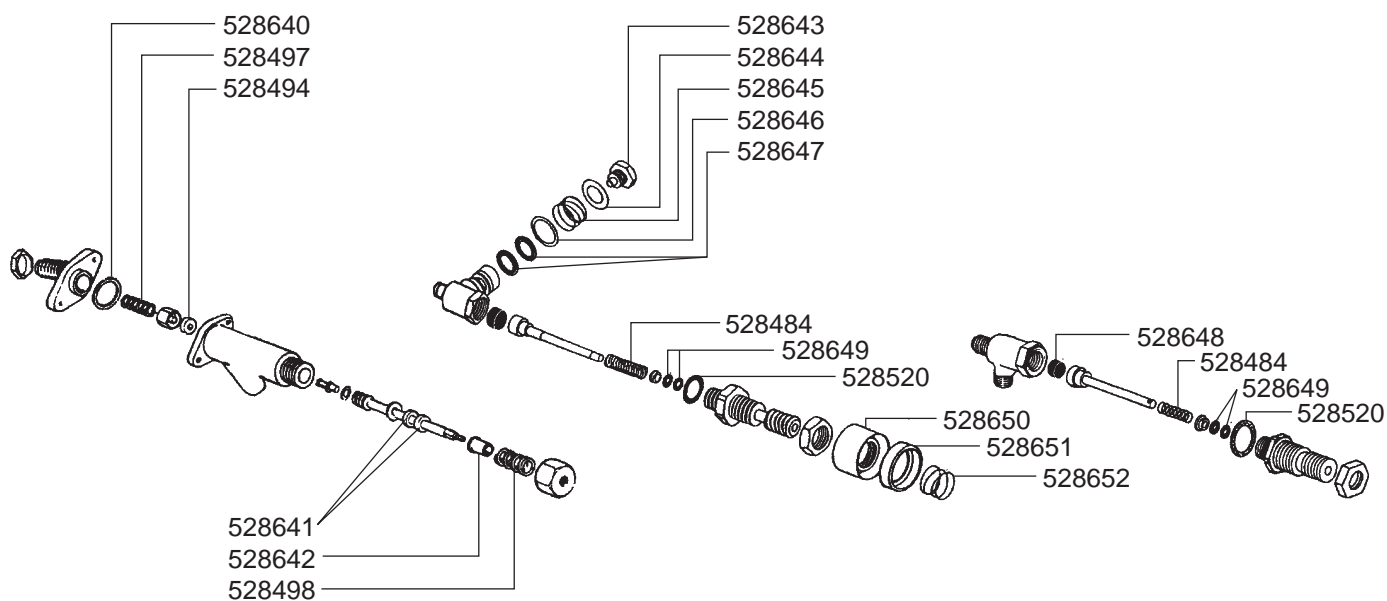

529530

529529

529322

529319

FUTURMAT OLD MODEL LEVEL INDICATOR GLASS/WATER Inlet VALVES

FUTURMAT OLD MODEL TAPS

FUTURMAT OLD MODEL TAPS

FUTURMAT OLD MODEL PIPES/DRAIN TANKS