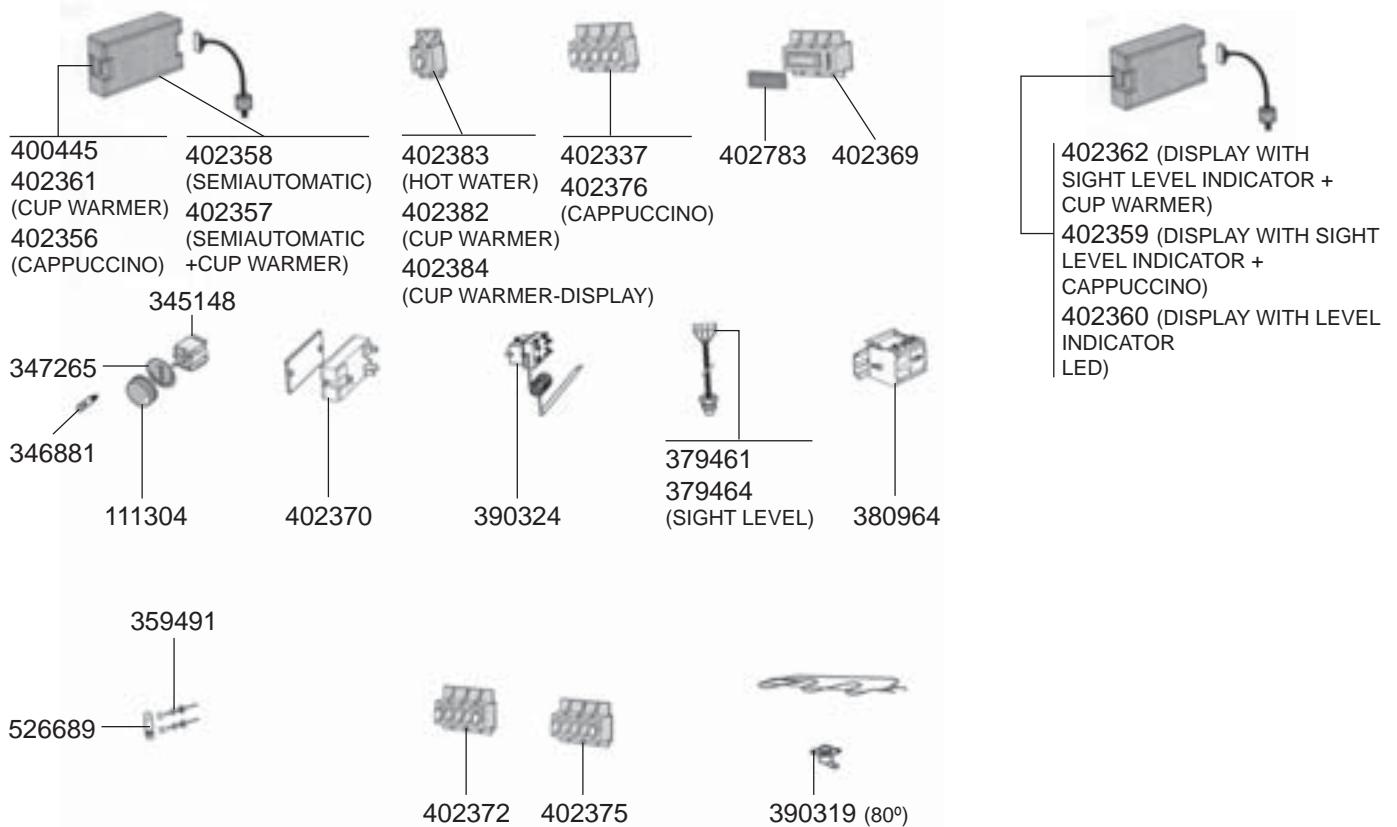

ELECTRICAL COMPONENTS F-3