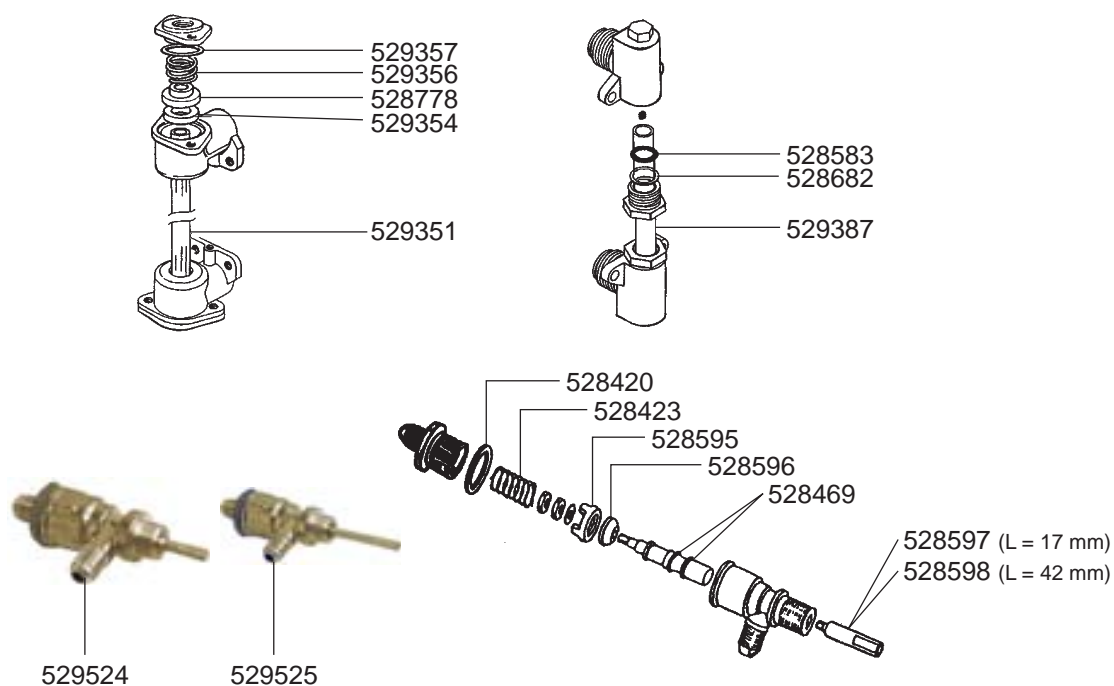

MAIRALI OLD MODEL LEVEL INDICATOR GLASS/WATER Inlet VALVES