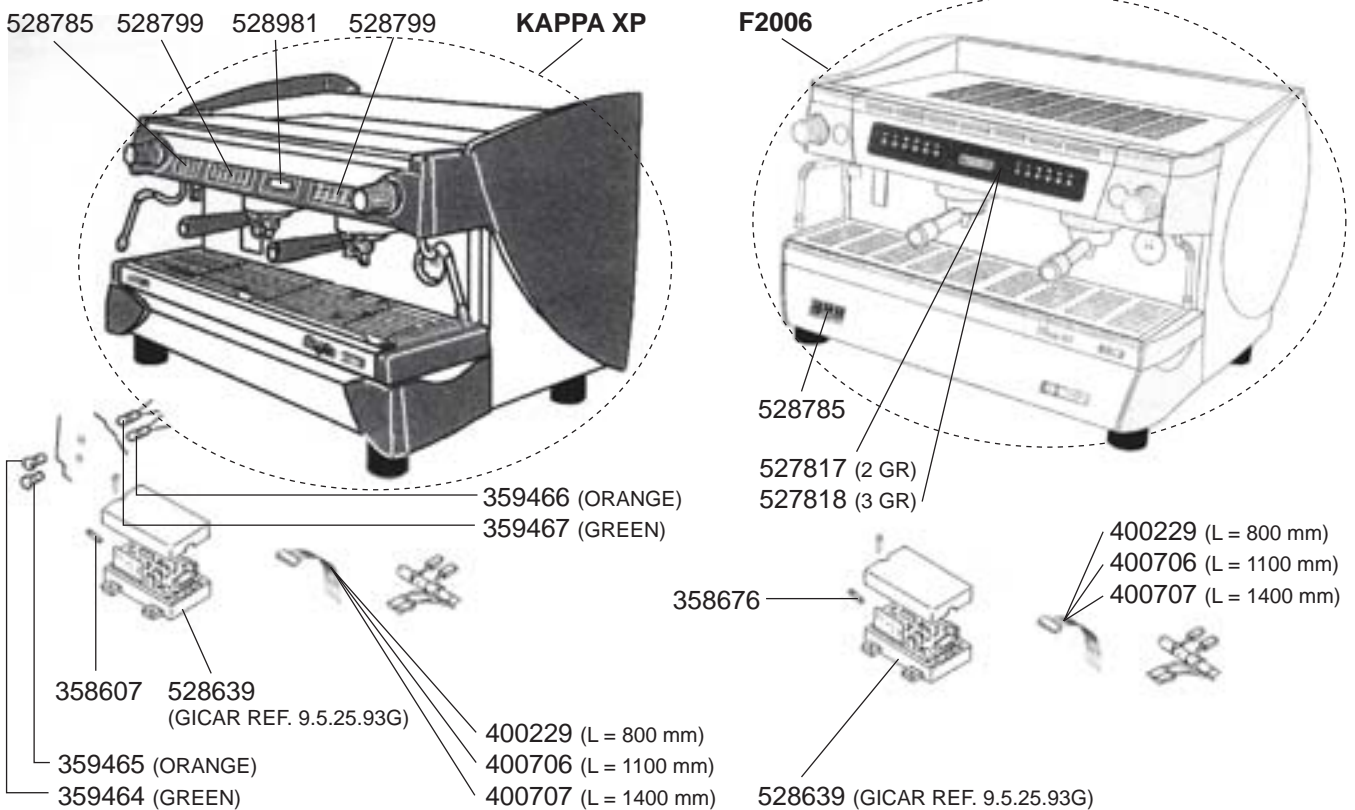

STEAM/WATER TAPS

LEVEL INDICATOR/VALVES

BOILER/MANOMETERS/DRIP TRAYS VARIOUS

ELECTRICAL COMPONENTS MS/ES 40-45

MAGISTER – ESPRESSO MACHINES

1
ESPRESSO MACHINES

ELECTRICAL COMPONENTS MS/ES

ELECTRICAL COMPONENTS KAPPA XP - F2006