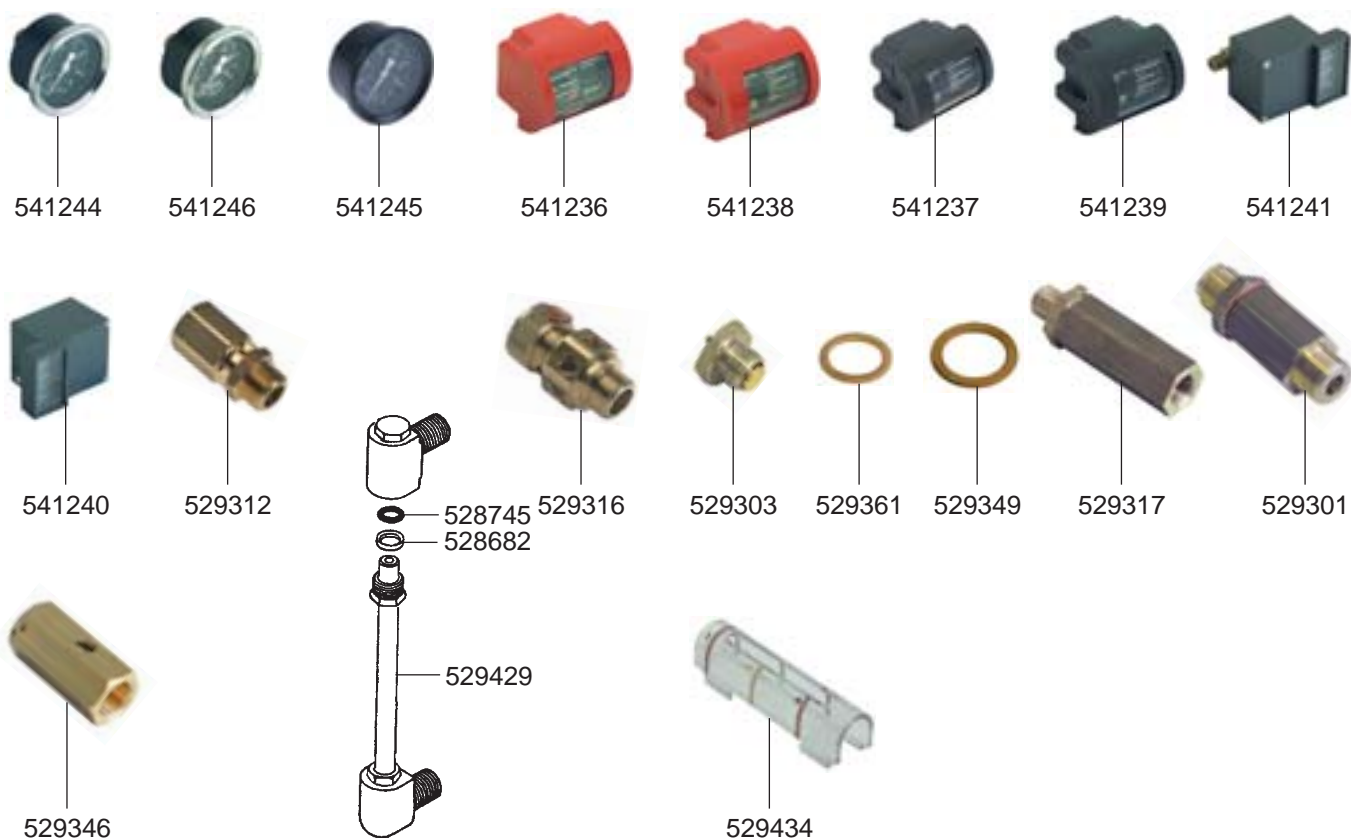

MAIRALI OLD MODEL RELAYS/FLOW METERS/KEYPADS/ELECTRONICS/HEATING ELEMENTS/ MANOMETERS

MAIRALI OLD MODEL VALVES

MAIRALI OLD MODEL LEVEL INDICATOR GLASS/WATER Inlet VALVES

MAIRALI OLD MODEL TAPS

QUALITY ESPRESSO – ESPRESSO MACHINES

1
ESPRESSO MACHINES

MAIRALI OLD MODEL PIPES/GROUP

MAIRALI OLD MODEL GROUP/FILTER HOLDERS/VISACREM OLD MODEL SWITCHES

VISACREM OLD MODEL SWITCHES/LEVEL INDICATOR CONTROLLERS/RELAYS/ FLOW METER/KEYPADS

VISACREM OLD MODEL KEYPADS/ELECTRONICS/HEATING ELEMENTS/POT GASKETS

QUALITY ESPRESSO – ESPRESSO MACHINES

1
ESPRESSO MACHINES

VISACREM OLD MODEL MANOMETERS/VALVES/LEVEL INDICATOR GLASS

VISACREM OLD MODEL WATER Inlet VALVE/TAP/PIPES

VISACREM OLD MODEL GROUP/FILTER HOLDERS

VISACREM OLD MODEL FILTER HOLDERS