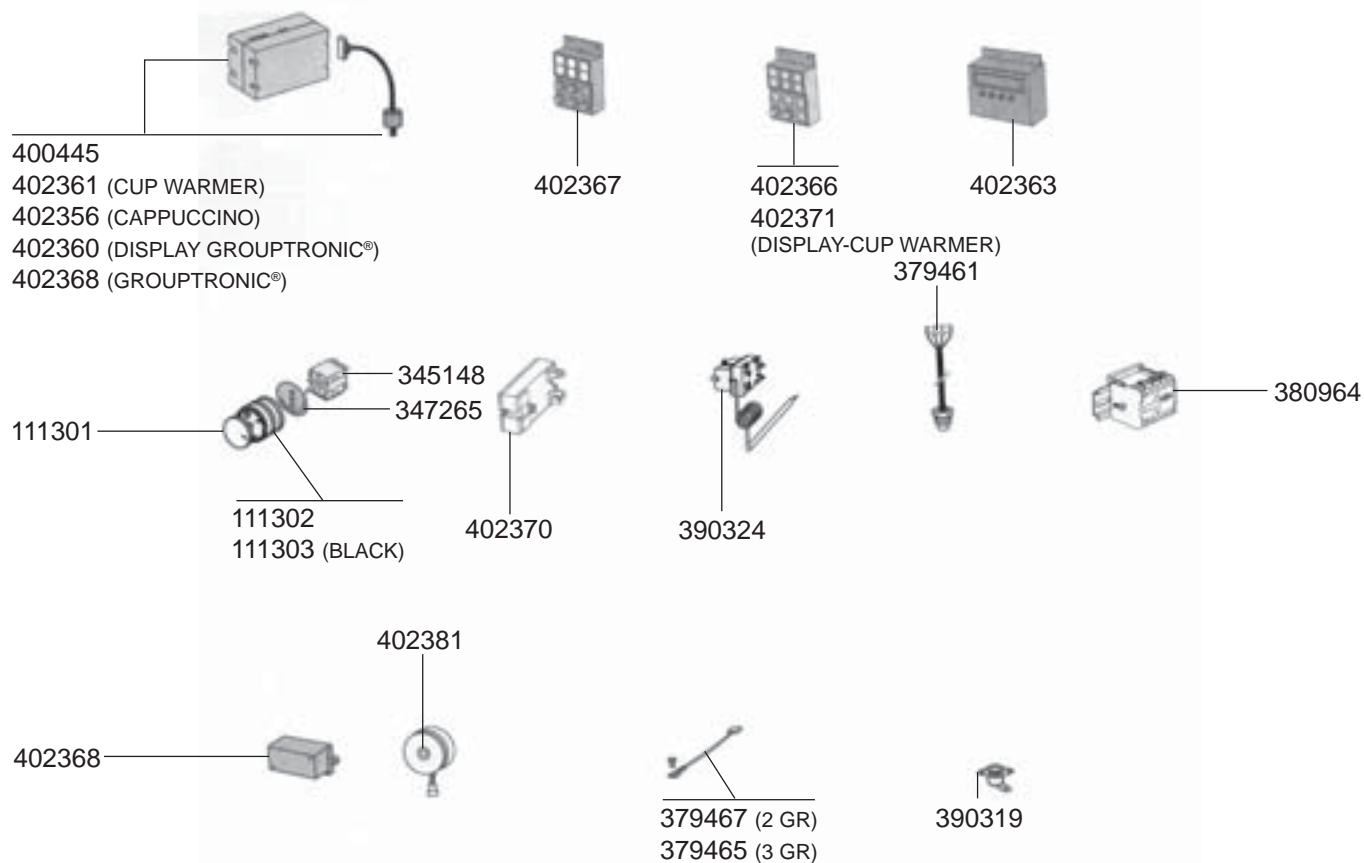

QUALITY ESPRESSO – ESPRESSO MACHINES

1
ESPRESSO MACHINES

ELECTRICAL COMPONENTS G6/V6