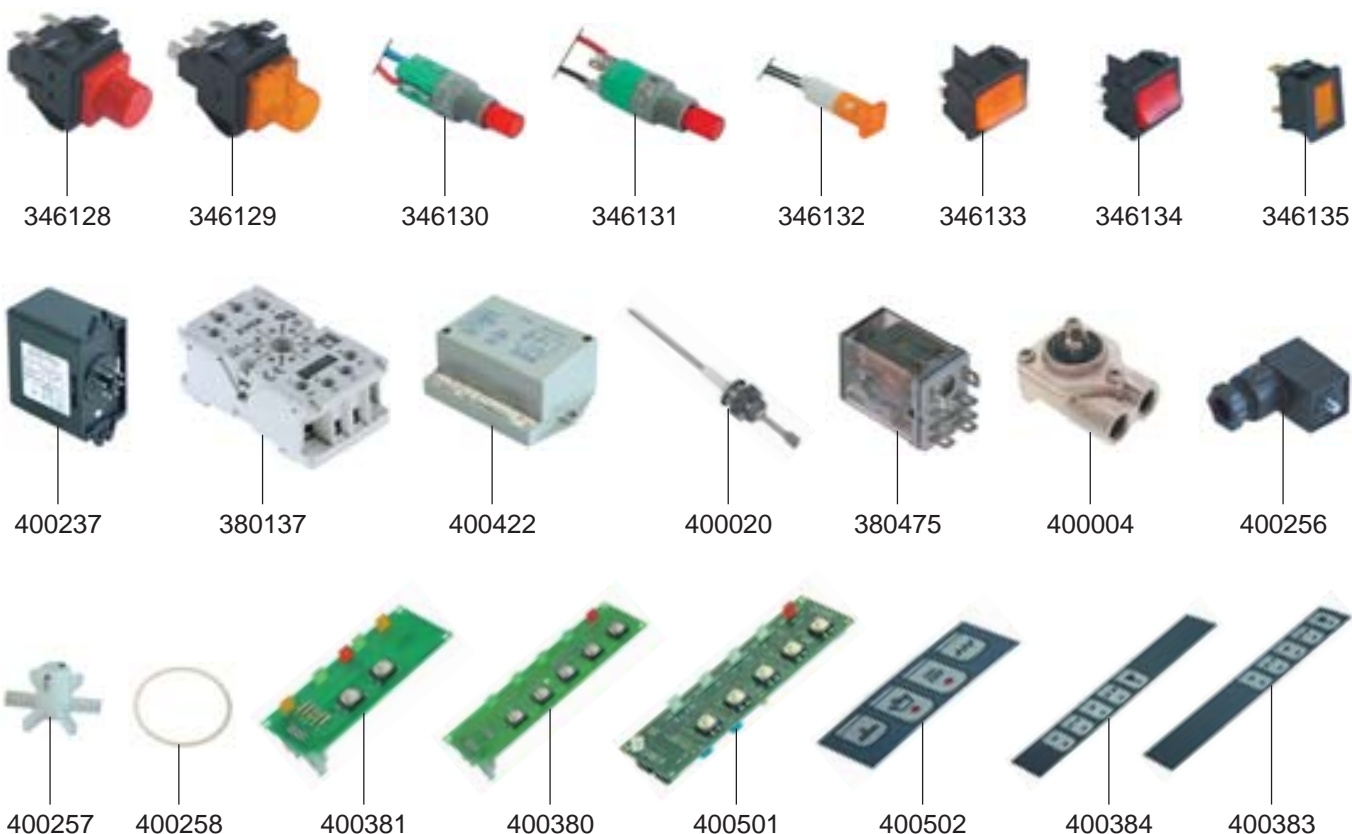

1
ESPRESSO MACHINES

MAIRALI OLD MODEL PIPES/GROUP

MAIRALI OLD MODEL GROUP/FILTER HOLDERS/VISACREM OLD MODEL SWITCHES

VISACREM OLD MODEL SWITCHES/LEVEL INDICATOR CONTROLLERS/RELAYS/ FLOW METER/KEYPADS

VISACREM OLD MODEL KEYPADS/ELECTRONICS/HEATING ELEMENTS/POT GASKETS

QUALITY ESPRESSO – ESPRESSO MACHINES

1
ESPRESSO MACHINES

VISACREM OLD MODEL MANOMETERS/VALVES/LEVEL INDICATOR GLASS

VISACREM OLD MODEL WATER Inlet VALVE/TAP/PIPES

VISACREM OLD MODEL GROUP/FILTER HOLDERS

VISACREM OLD MODEL FILTER HOLDERS