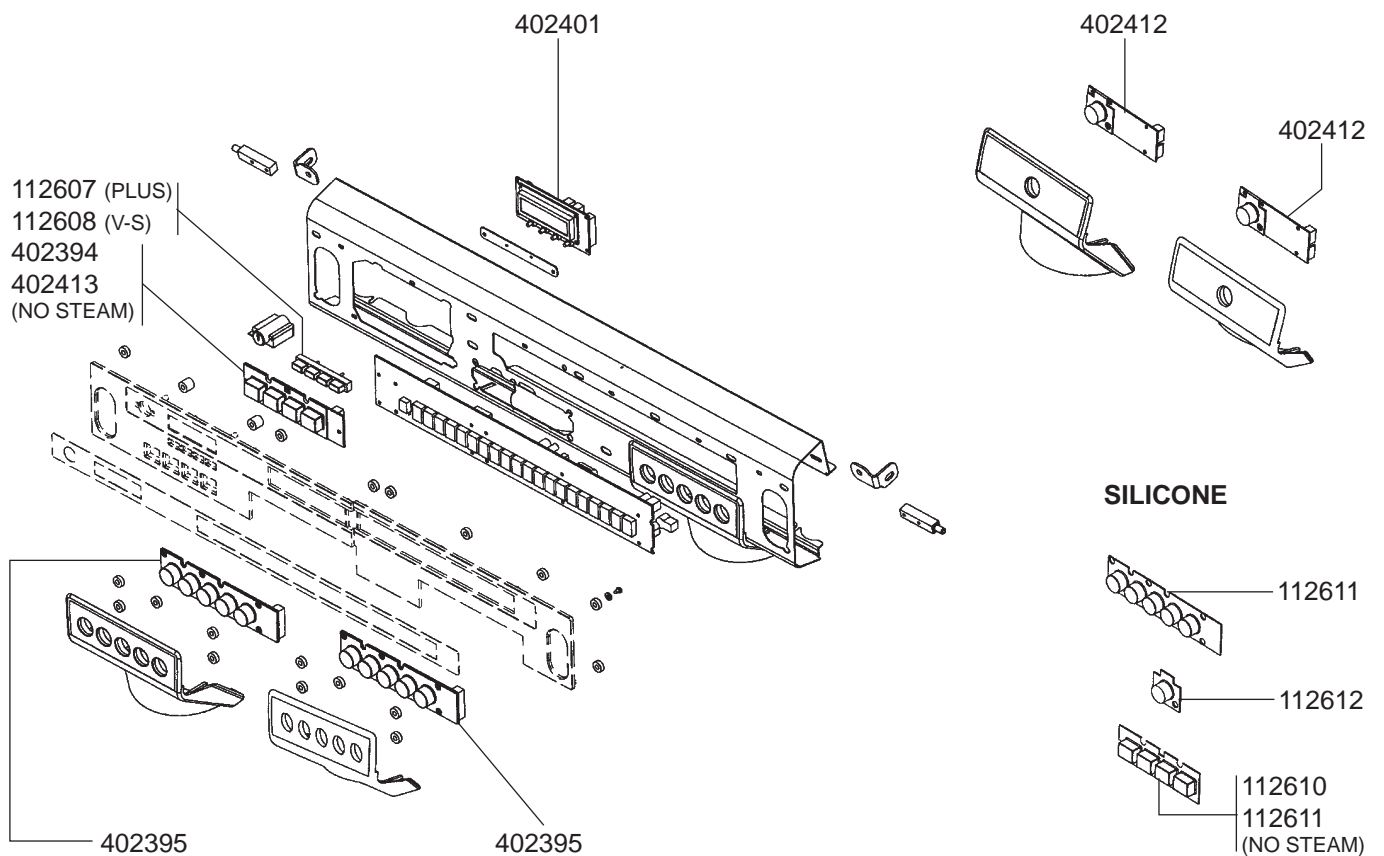

OSCAR

STEAM/WATER TAPS OLD MODELS

NUOVA SIMONELLI - ESPRESSO MACHINES

1
ESPRESSO MACHINES

STEAM/WATER/Inlet TAPS OLD MODELS

BOILER VARIOUS

LEVEL INDICATOR/MANOMETERS/DRIP TRAY

ELECTRICAL COMPONENTS AURELIA