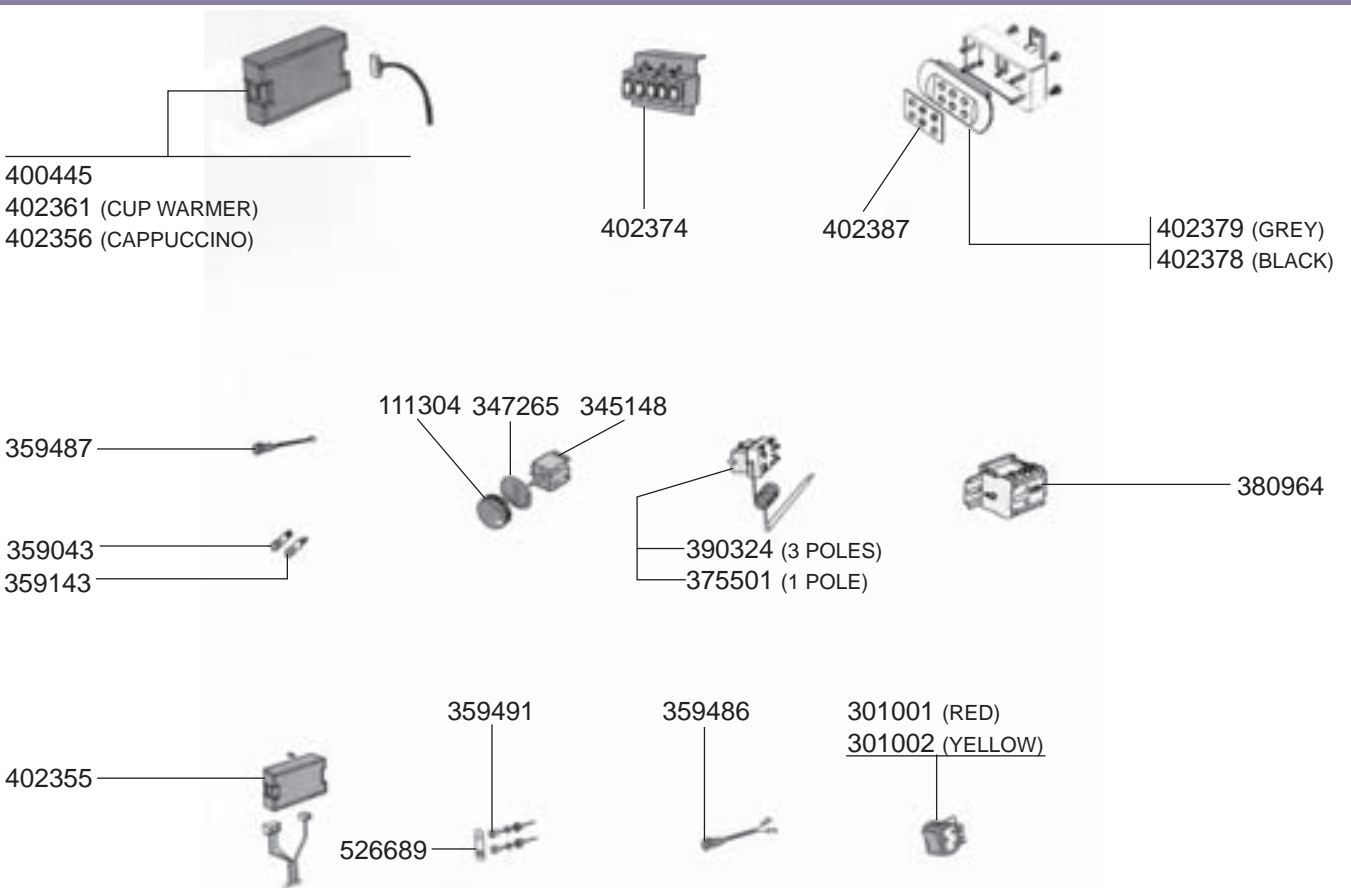

ELECTRICAL COMPONENTS ARIANNE/COMPAC