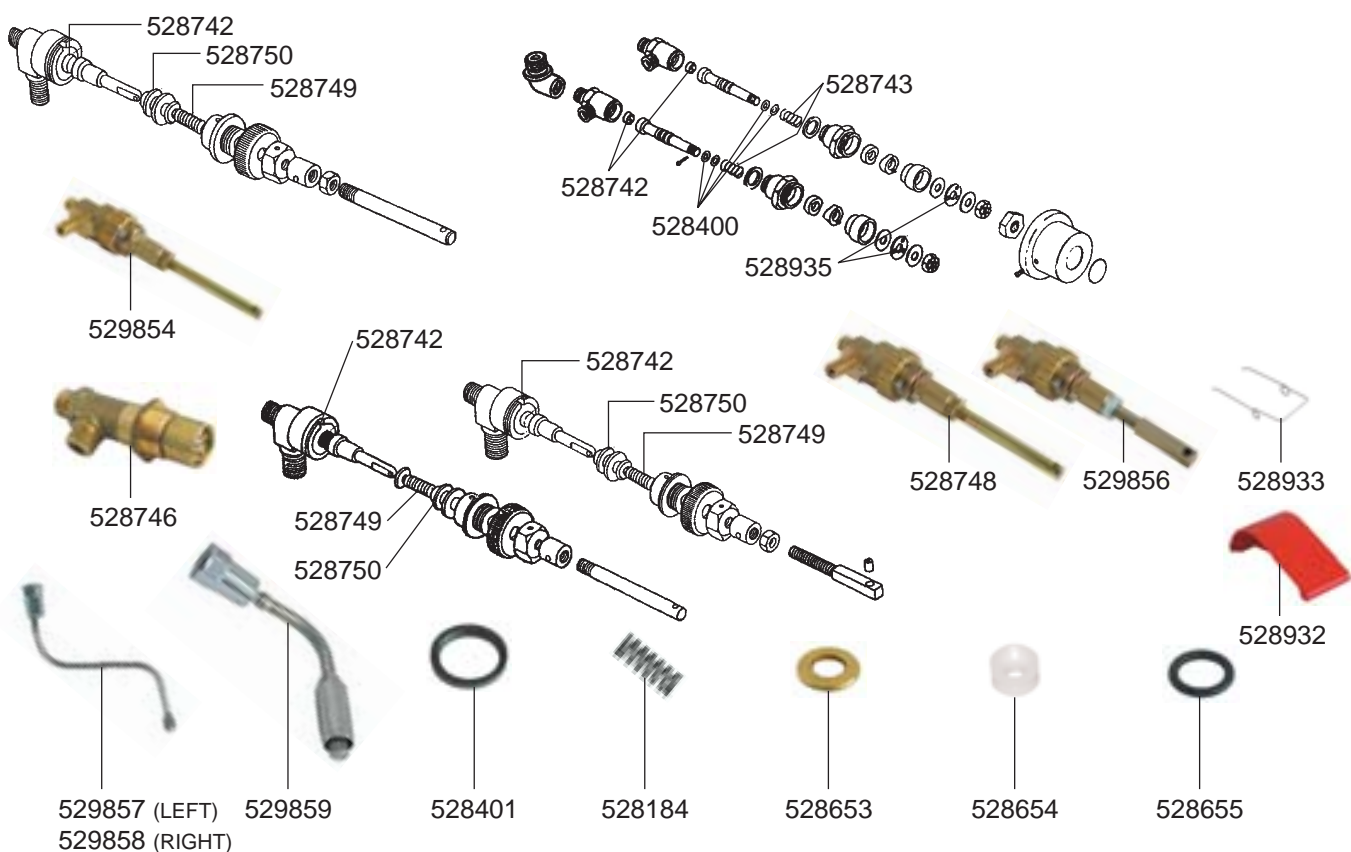

MAIRALI OLD MODEL RELAYS/FLOW METERS/KEYPADS/ELECTRONICS/HEATING ELEMENTS/ MANOMETERS

MAIRALI OLD MODEL VALVES

MAIRALI OLD MODEL LEVEL INDICATOR GLASS/WATER Inlet VALVES

MAIRALI OLD MODEL TAPS

QUALITY ESPRESSO – ESPRESSO MACHINES

1
ESPRESSO MACHINES

MAIRALI OLD MODEL PIPES/GROUP

MAIRALI OLD MODEL GROUP/FILTER HOLDERS/VISACREM OLD MODEL SWITCHES

VISACREM OLD MODEL SWITCHES/LEVEL INDICATOR CONTROLLERS/RELAYS/ FLOW METER/KEYPADS

VISACREM OLD MODEL KEYPADS/ELECTRONICS/HEATING ELEMENTS/POT GASKETS

QUALITY ESPRESSO – ESPRESSO MACHINES

1
ESPRESSO MACHINES

VISACREM OLD MODEL MANOMETERS/VALVES/LEVEL INDICATOR GLASS

VISACREM OLD MODEL WATER Inlet VALVE/TAP/PIPES

VISACREM OLD MODEL GROUP/FILTER HOLDERS

VISACREM OLD MODEL FILTER HOLDERS