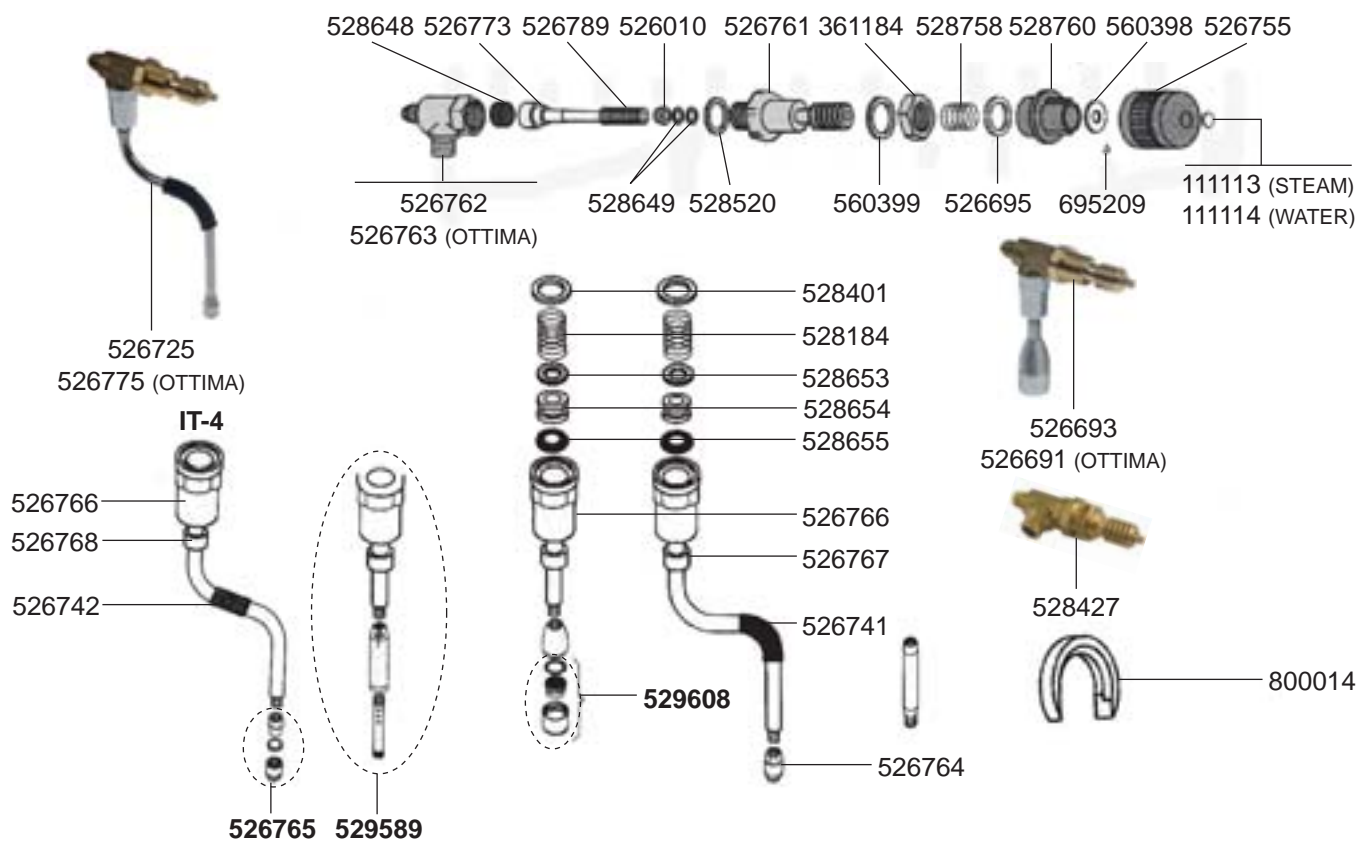

529041

526785
(ORIGINAL)

529045

525984

529065 (Ø 1,1 mm)
525956 (Ø 1,2 mm)
529079 (Ø 1,3 mm)

529012 (6 GR)
526261 (6,5 GR)
529011 (7 GR)

529014 (12 GR)
529013 (14 GR)
529973 (21 GR)

529023

529024

802025
(Ø 53/57 mm)

802104
(Ø 49/53 mm)

802103
(PLASTIC)

802020
(STAINLESS STEEL)

529063

529001

529003

529004

529007

527633

527634

529894

529161
(ADJUSTABLE)

FILTER HOLDERS

NEW ARIETE/STANDARD/OTTIMA/GENOVA/COMPAC/XL/ARIANNE/ITALCREM 4 STEAM/WATER TAPS

STEAM/WATER TAPS F-3

QUALITY ESPRESSO – ESPRESSO MACHINES

1
ESPRESSO MACHINES

STEAM/WATER TAPS G6/V6

INLET TAPS/LEVEL INDICATOR/VARIOUS

BOILER VARIOUS

							
529312 (3/8")	529316 (3/8")	529303 (1/4")	529304 (1/4")	529361 (1/4")	529349 (3/8")	541713 (NEW ARIETE/STANDARD/ OTTIMA/ARIANNE/COMPAC/XL)	541712 (GENOVA)
							
528001 (FIBER) 528002 (PTFE)	417290 (1 GR-3000 W-230 VAC) 417001 (2 GR-2600 W-230 VAC) 417108 (2 GR-3500 W-230 VAC) 417109 (3 GR-3700 W-230 VAC) 417289 (3 GR-4600 W-230 VAC)						
NEW ARIETE/STANDARD/ GENOVA/COMPAC/XL1		OTTIMA		G-6/V6			
ITALCREM 4/F-3							
							
526740 (1/4")	526722 (1/4" L = 145 mm)	526739 (1/4")	526721 (1/4" L = 130 mm)	526740 (1/4")	526720 (GROUPTRONIC 1/4" L = 125 mm)	526722 (1/4" L = 145 mm)	400405
							
							526697