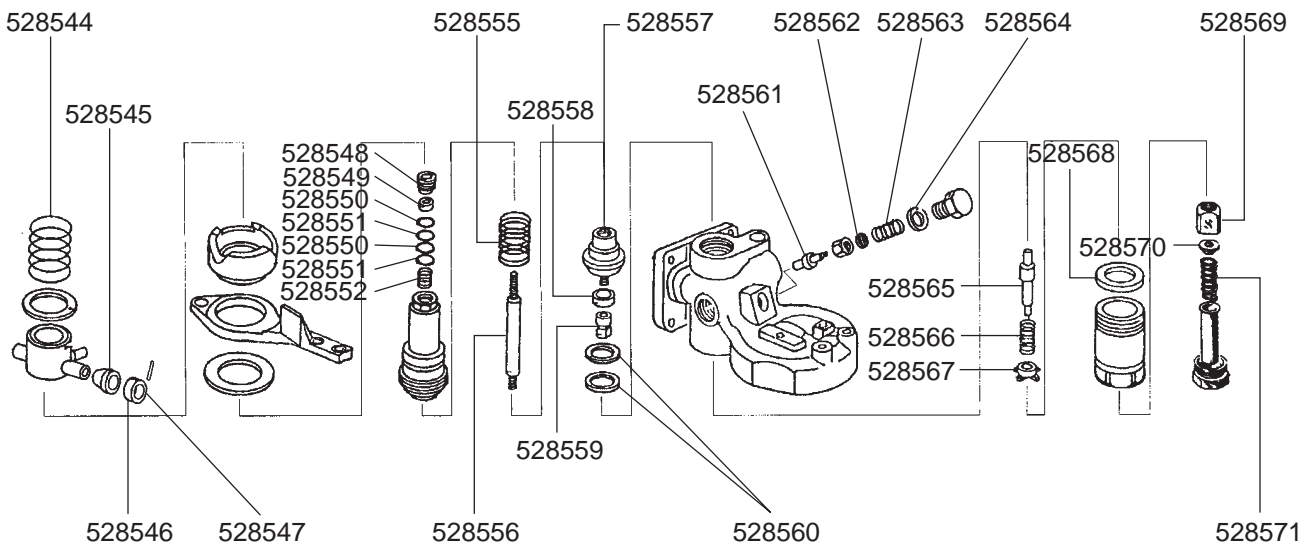

FUTURMAT OLD MODEL CFA/CFS GROUP