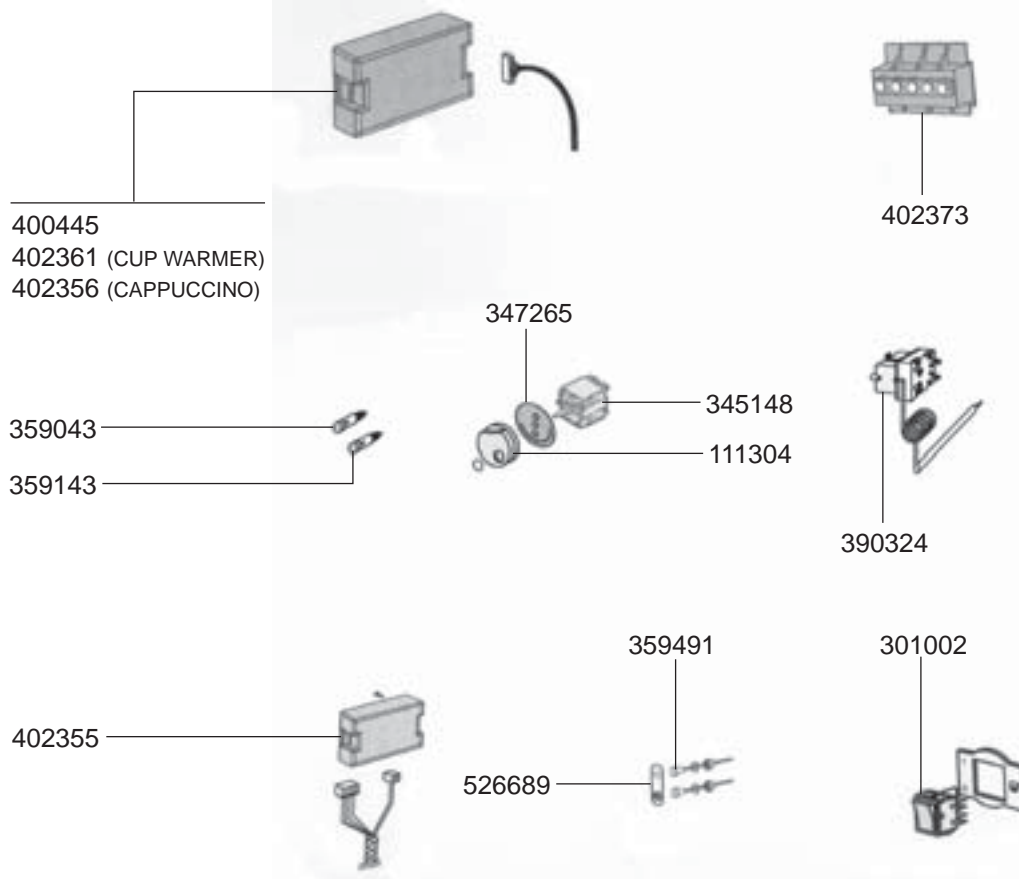

QUALITY ESPRESSO – ESPRESSO MACHINES

1
ESPRESSO MACHINES

ELECTRICAL COMPONENTS STANDARD/OTTIMA/GENOVA/COMPAC/XL

ELECTRICAL COMPONENTS ARIANNE/COMPAC

ELECTRICAL COMPONENTS ITALCREM 4

ELECTRICAL COMPONENTS F-3