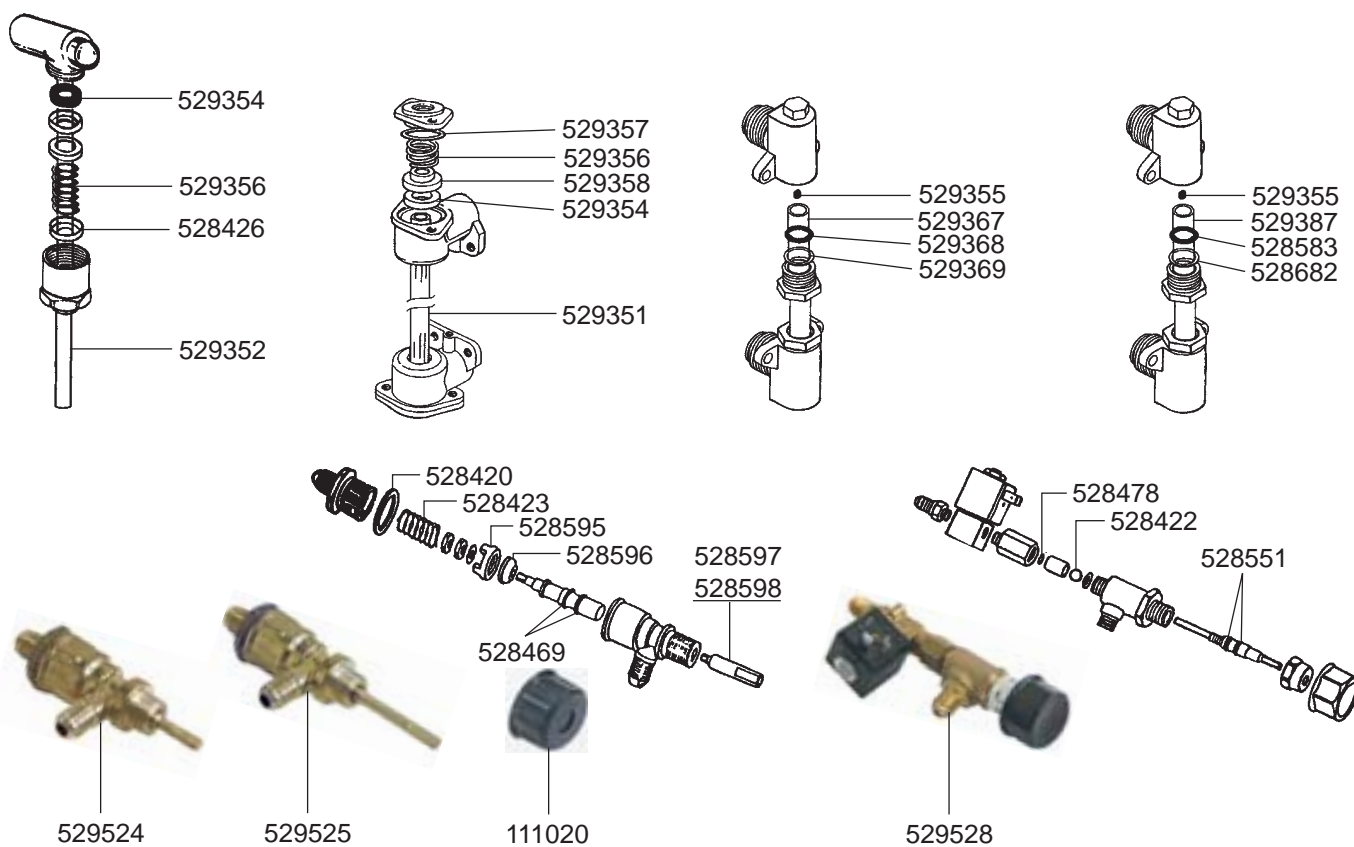

529530

529529

529322

529319

FUTURMAT OLD MODEL LEVEL INDICATOR GLASS/WATER Inlet VALVES

FUTURMAT OLD MODEL TAPS

FUTURMAT OLD MODEL TAPS

FUTURMAT OLD MODEL PIPES/DRAIN TANKS